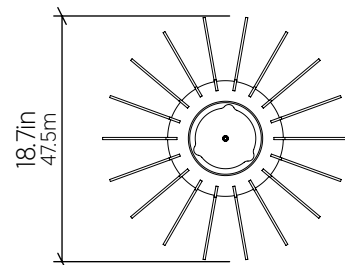

Technical Drawing