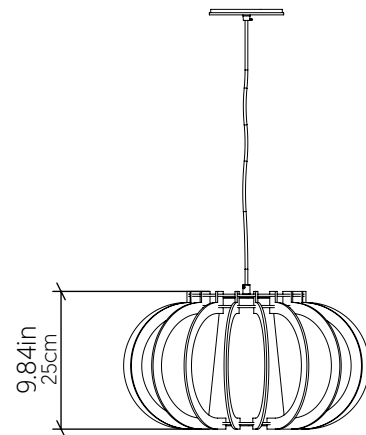

Technical Drawing