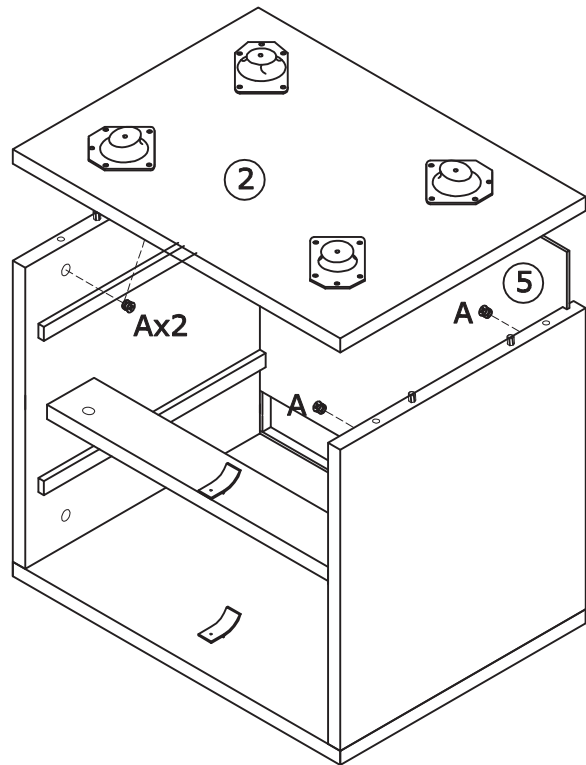

User Manual

You need

① 1 person is needed

② Take 20 minutes

Technical Specifications	
Material	MDF and solid wood
Max weight capacity	50lbs

Hardware List

			
① 1PC	② 1PC	③ 2PCS	④ 1PC
			
⑤ 1PC	⑥ 4PCS	⑦ 2PCS	⑧ 2PCS
			
⑨ 2PCS	⑩ 2PCS	⑪ 2PCS	Φ0.59x0.35inch A 10PCS
			
Φ0.24x1.3inch B 10PCS	Φ0.12x1.18inch C 16PCS	Φ0.31x1.18 inch D 10PCS	E 2PCS
			
Φ0.12x0.47inch F 2PCS			

PRODUCT ASSEMBLY

 Check the package contents before getting started !

STEP 1

		 Φ0.24x1.3inch		 Φ0.12x0.47inch
① 1PC	② 1PC	B 8PCS	E 1PC	F 1PC

PRODUCT ASSEMBLY

STEP 2

		 Φ0.31x1.18 inch		 Φ0.12x0.47inch
③ 2PCS	④ 1PC	D 10PCS	E 1PC	F 1PC
 Φ0.24x1.3inch				
B 2PCS				

STEP 3

STEP 4

STEP 5

STEP 6

STEP 7

STEP 8

STEP 9