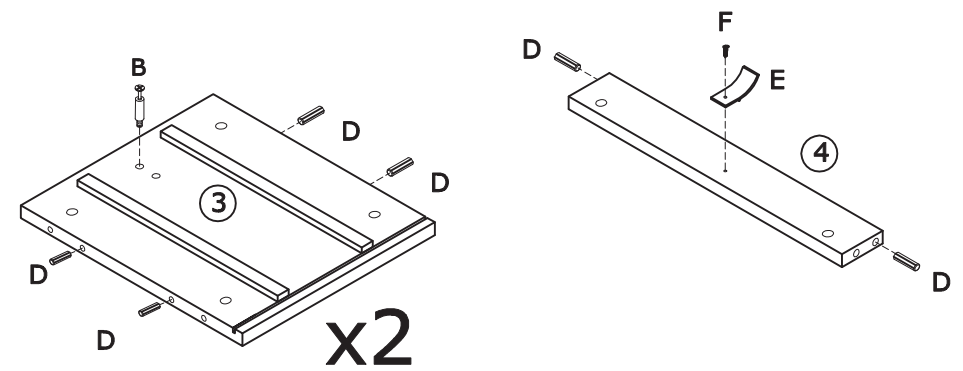

User Manual

You need

① 1 person is needed

② Take 20 minutes

Technical Specifications	
Material	MDF and solid wood
Max weight capacity	50lbs

Hardware List

			
① 1PC	② 1PC	③ 2PCS	④ 1PC
			
⑤ 1PC	⑥ 4PCS	⑦ 2PCS	⑧ 2PCS
			
⑨ 2PCS	⑩ 2PCS	⑪ 2PCS	Φ0.59x0.35inch A 10PCS
			
Φ0.24x1.3inch B 10PCS	Φ0.12x1.18inch C 16PCS	Φ0.31x1.18 inch D 10PCS	E 2PCS
			
Φ0.12x0.47inch F 2PCS			

PRODUCT ASSEMBLY

 Check the package contents before getting started !

STEP 1

		 Φ0.24x1.3inch		 Φ0.12x0.47inch
① 1PC	② 1PC	B 8PCS	E 1PC	F 1PC

PRODUCT ASSEMBLY

STEP 2

		 Φ0.31x1.18 inch		 Φ0.12x0.47inch
③ 2PCS	④ 1PC	D 10PCS	E 1PC	F 1PC
 Φ0.24x1.3inch				
B 2PCS				