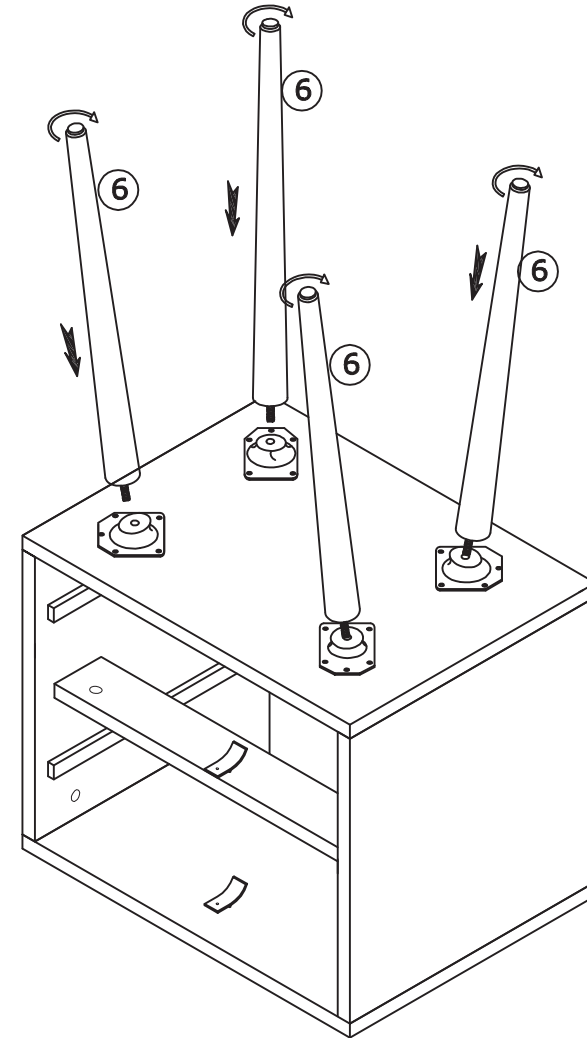

User Manual

You need

① 1 person is needed

② Take 20 minutes

Technical Specifications	
Material	MDF and solid wood
Max weight capacity	50lbs

Hardware List

			
① 1PC	② 1PC	③ 2PCS	④ 1PC
			
⑤ 1PC	⑥ 4PCS	⑦ 2PCS	⑧ 2PCS
			
⑨ 2PCS	⑩ 2PCS	⑪ 2PCS	Φ0.59x0.35inch A 10PCS
			
Φ0.24x1.3inch B 10PCS	Φ0.12x1.18inch C 16PCS	Φ0.31x1.18 inch D 10PCS	E 2PCS
			
Φ0.12x0.47inch F 2PCS			

PRODUCT ASSEMBLY

 Check the package contents before getting started !

STEP 1

		 Φ0.24x1.3inch		 Φ0.12x0.47inch
① 1PC	② 1PC	B 8PCS	E 1PC	F 1PC

PRODUCT ASSEMBLY

STEP 2

		 Φ0.31x1.18 inch		 Φ0.12x0.47inch
③ 2PCS	④ 1PC	D 10PCS	E 1PC	F 1PC
 Φ0.24x1.3inch				
B 2PCS				

STEP 3

STEP 4

STEP 5

STEP 6

STEP 7

STEP 8

STEP 9