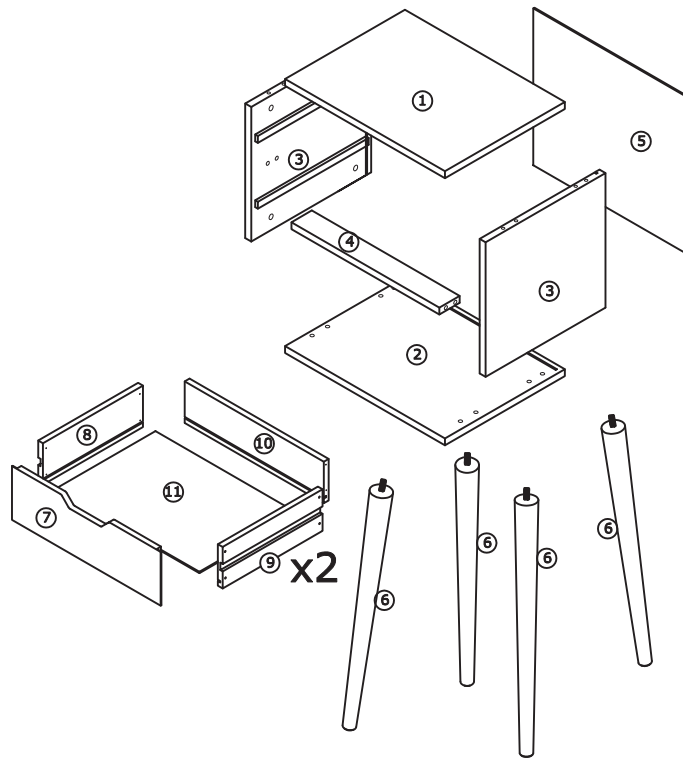

User Manual

You need

① 1 person is needed

② Take 20 minutes

Technical Specifications	
Material	MDF and solid wood
Max weight capacity	50lbs

Hardware List

			
① 1PC	② 1PC	③ 2PCS	④ 1PC
			
⑤ 1PC	⑥ 4PCS	⑦ 2PCS	⑧ 2PCS
			
⑨ 2PCS	⑩ 2PCS	⑪ 2PCS	Φ0.59x0.35inch A 10PCS
			
Φ0.24x1.3inch B 10PCS	Φ0.12x1.18inch C 16PCS	Φ0.31x1.18 inch D 10PCS	E 2PCS
			
Φ0.12x0.47inch F 2PCS			

PRODUCT ASSEMBLY

 Check the package contents before getting started !

STEP 1

		 Φ0.24x1.3inch		 Φ0.12x0.47inch
① 1PC	② 1PC	B 8PCS	E 1PC	F 1PC

PRODUCT ASSEMBLY

STEP 2

		 Φ0.31x1.18 inch		 Φ0.12x0.47inch
③ 2PCS	④ 1PC	D 10PCS	E 1PC	F 1PC
 Φ0.24x1.3inch				
B 2PCS				