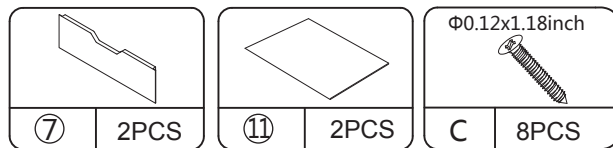

User Manual

You need

① 1 person is needed

② Take 20 minutes

Technical Specifications	
Material	MDF and solid wood
Max weight capacity	50lbs

Hardware List

			
① 1PC	② 1PC	③ 2PCS	④ 1PC
			
⑤ 1PC	⑥ 4PCS	⑦ 2PCS	⑧ 2PCS
			
⑨ 2PCS	⑩ 2PCS	⑪ 2PCS	Φ0.59x0.35inch A 10PCS
			
Φ0.24x1.3inch B 10PCS	Φ0.12x1.18inch C 16PCS	Φ0.31x1.18 inch D 10PCS	E 2PCS
			
Φ0.12x0.47inch F 2PCS			

PRODUCT ASSEMBLY

 Check the package contents before getting started !

STEP 1

		 Φ0.24x1.3inch		 Φ0.12x0.47inch
① 1PC	② 1PC	B 8PCS	E 1PC	F 1PC

PRODUCT ASSEMBLY

STEP 2

		 Φ0.31x1.18 inch		 Φ0.12x0.47inch
③ 2PCS	④ 1PC	D 10PCS	E 1PC	F 1PC
 Φ0.24x1.3inch				
B 2PCS				

STEP 3

STEP 4

STEP 5

STEP 6

STEP 7

STEP 8

STEP 9