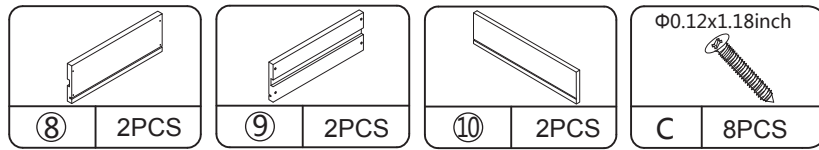

User Manual

You need

① 1 person is needed

② Take 20 minutes

Technical Specifications	
Material	MDF and solid wood
Max weight capacity	50lbs

Hardware List

			
① 1PC	② 1PC	③ 2PCS	④ 1PC
			
⑤ 1PC	⑥ 4PCS	⑦ 2PCS	⑧ 2PCS
			
⑨ 2PCS	⑩ 2PCS	⑪ 2PCS	Φ0.59x0.35inch A 10PCS
			
Φ0.24x1.3inch B 10PCS	Φ0.12x1.18inch C 16PCS	Φ0.31x1.18 inch D 10PCS	E 2PCS
			
Φ0.12x0.47inch F 2PCS			

PRODUCT ASSEMBLY

 Check the package contents before getting started !

STEP 1

		 Φ0.24x1.3inch		 Φ0.12x0.47inch
① 1PC	② 1PC	B 8PCS	E 1PC	F 1PC

PRODUCT ASSEMBLY

STEP 2

		 Φ0.31x1.18 inch		 Φ0.12x0.47inch
③ 2PCS	④ 1PC	D 10PCS	E 1PC	F 1PC
 Φ0.24x1.3inch				
B 2PCS				

STEP 3

STEP 4

STEP 5

STEP 6

STEP 7

STEP 8

STEP 9