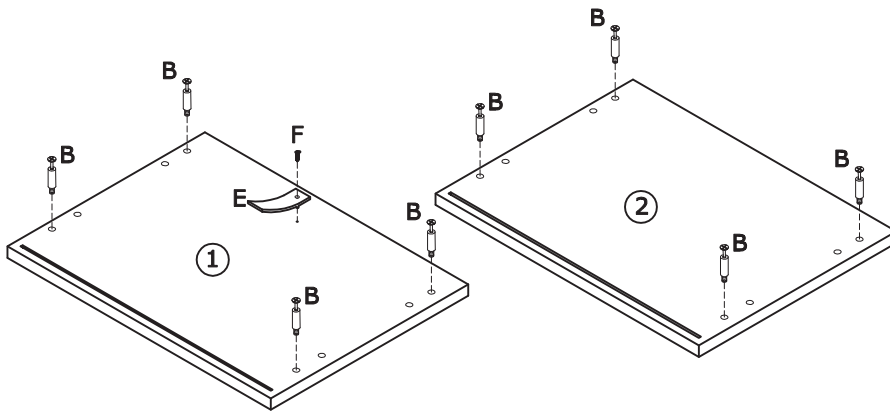

User Manual

You need

① 1 person is needed

② Take 20 minutes

Technical Specifications	
Material	MDF and solid wood
Max weight capacity	50lbs

Hardware List

			
① 1PC	② 1PC	③ 2PCS	④ 1PC
			
⑤ 1PC	⑥ 4PCS	⑦ 2PCS	⑧ 2PCS
			
⑨ 2PCS	⑩ 2PCS	⑪ 2PCS	Φ0.59x0.35inch A 10PCS
			
Φ0.24x1.3inch B 10PCS	Φ0.12x1.18inch C 16PCS	Φ0.31x1.18 inch D 10PCS	E 2PCS
			
Φ0.12x0.47inch F 2PCS			

PRODUCT ASSEMBLY

 Check the package contents before getting started !

STEP 1

		 Φ0.24x1.3inch		 Φ0.12x0.47inch
① 1PC	② 1PC	B 8PCS	E 1PC	F 1PC

PRODUCT ASSEMBLY

STEP 2

		 Φ0.31x1.18 inch		 Φ0.12x0.47inch
③ 2PCS	④ 1PC	D 10PCS	E 1PC	F 1PC
 Φ0.24x1.3inch				
B 2PCS				