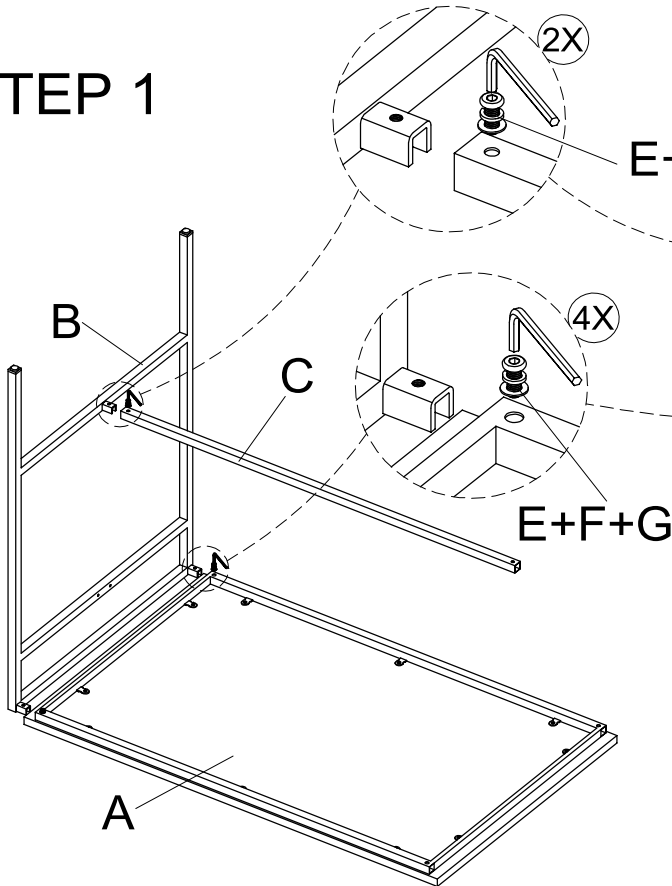

Assembly Instructions

Bar Table

STEP 1