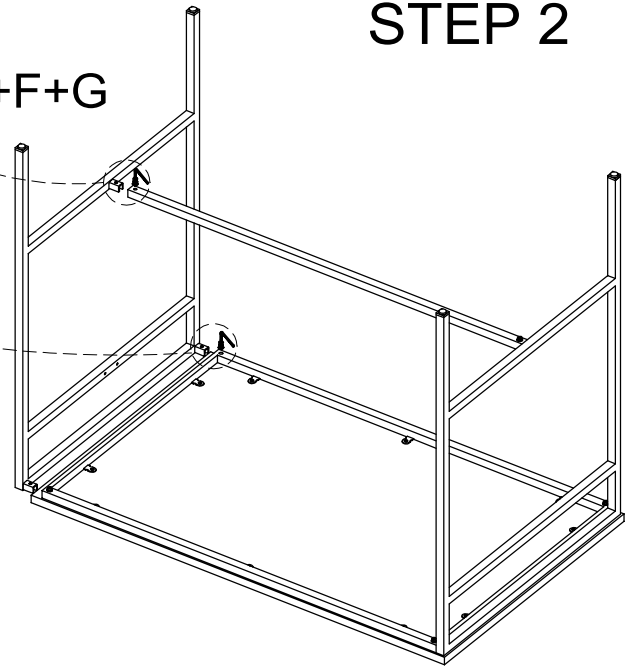

Assembly Instructions

Bar Table

STEP 1

STEP 2

STEP 3

Thank you for your purchase. Our items are intended for residential use only. To clean and maintain your furniture we recommend dry dust with a soft clean cloth. Do not use harsh chemicals to clean your furniture as this could damage the protective top coat and/or finish.