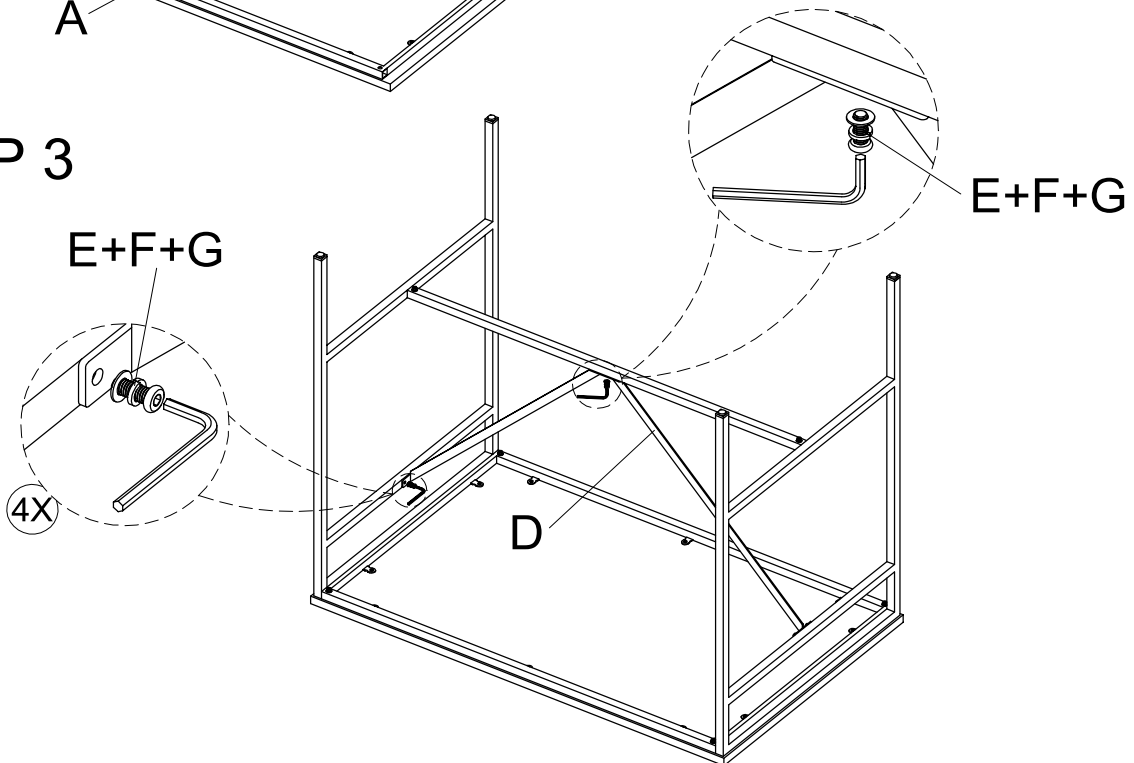

Assembly Instructions

Bar Table

STEP 1

STEP 2

STEP 3

Thank you for your purchase. Our items are intended for residential use only. To clean and maintain your furniture we recommend dry dust with a soft clean cloth. Do not use harsh chemicals to clean your furniture as this could damage the protective top coat and/or finish.