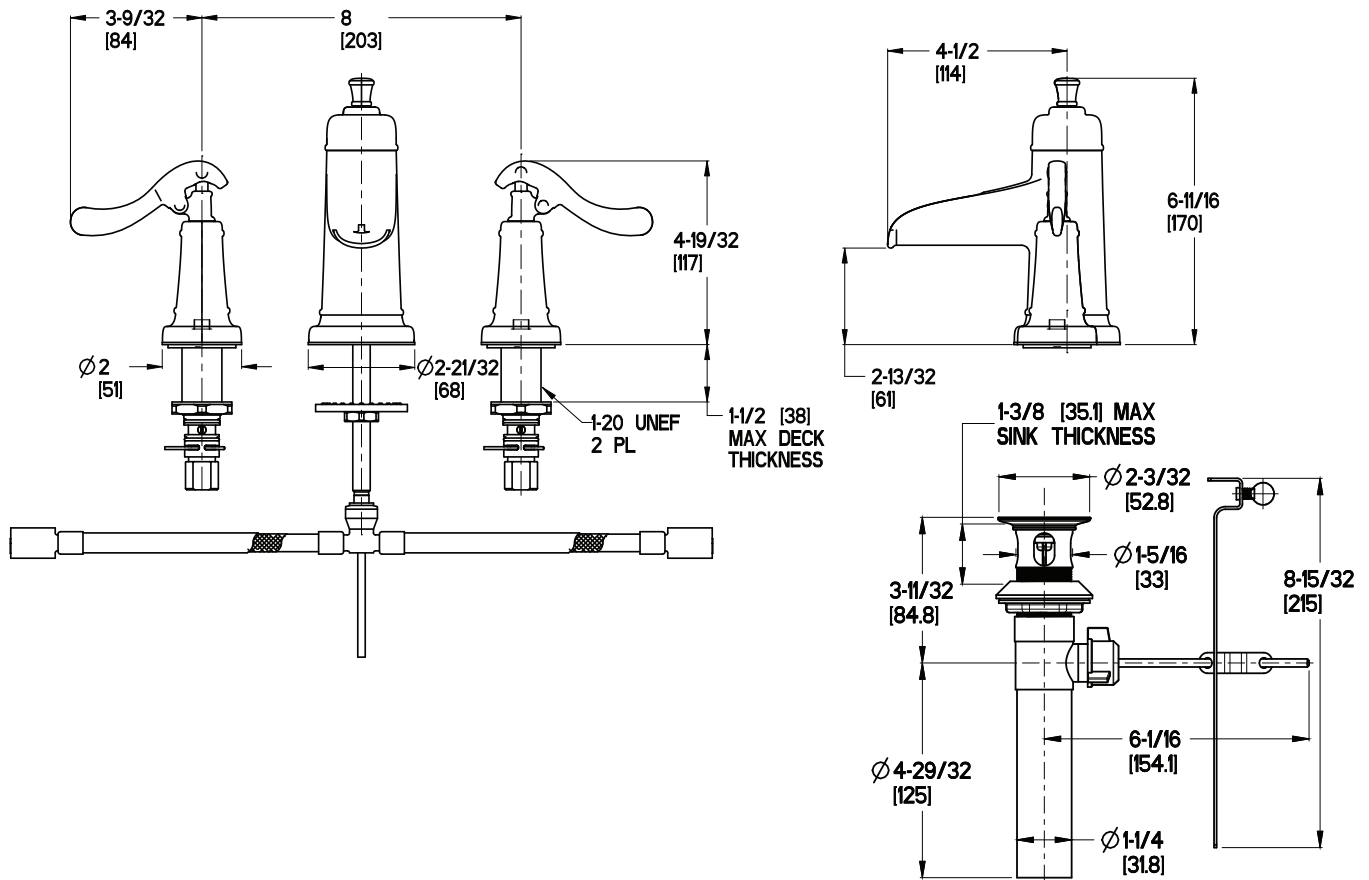

- LG49-YP1C Finish(C)
- LG49-YP1K Finish(K)
- LG49-YP1U Finish(U)
- LG49-YP1Y Finish(Y)

- Two-Handle
- 3-Hole Installation
- Pforever Seal

Specifications

Features

- 1.2 GPM Flow Rate
- MatchMakers® Accessories Available
- Complete Collection with Coordinating Roman Tub and Tub & Shower Options
- Solid Cast Brass Body and Spout
- Metal Lever Handles
- Includes Metal Supply Nuts
- 8"-15" Variable Installation
- 3-Hole Installation
- Metal Pop-Up
- Pforever Seal Ceramic Disc Valve
- Pforever Warranty®

Code Compliance

Pfister products are designed and manufactured in compliance with the following standards and codes:

- IAPMO Certified
- CSA B125 Certified
- ASME A112.18.1
- NSF 61/9 Annex G (Low lead)
- Cal Green Compliant
- EPA WaterSense Certification 1.2 gpm, 4.5 L/Min
- ADA Compliant-ANSI A117.1 (Lever handles only)

Dimensions

$\varnothing 1$ Min to $\varnothing 1\frac{1}{2}$ Max. Deck Hole Openings

Metal Pop-Up