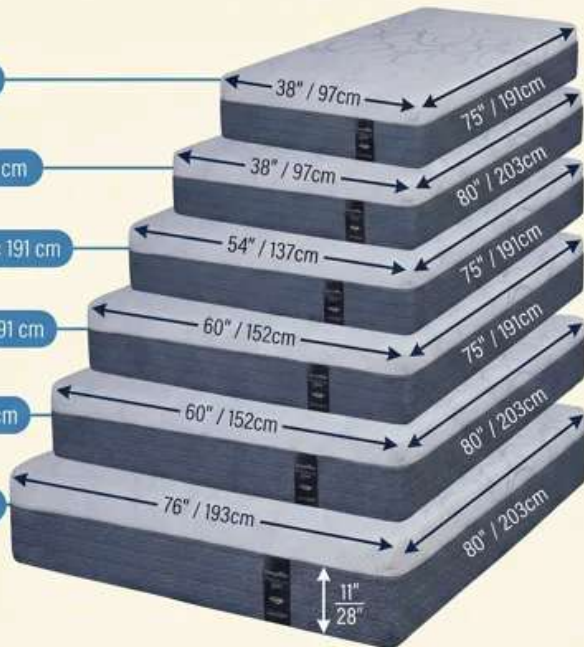

Mattress Size Guide

Twin – 38" × 75" / 97 × 191 cm

Twin XL – 38" × 80" / 97 × 203 cm

Double/Full – 54" × 75" / 137 × 191 cm

Queen RV – 60" × 75" / 152 × 191 cm

Queen – 60" × 80" / 152 × 203 cm

King – 76" × 80" / 193 × 203 cm

2 Twin XL = 1 King