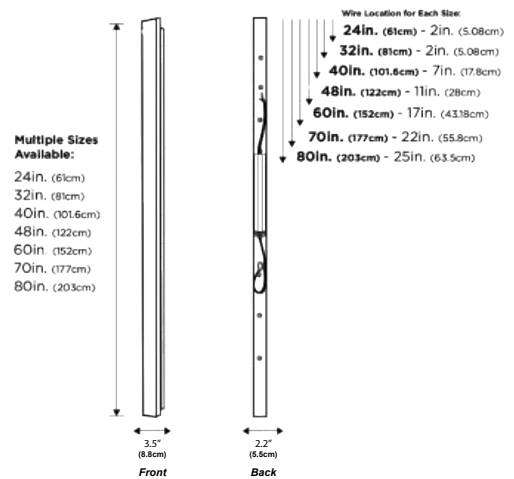

Length	Emitting Color	Lumens	Watts	Weight	Dimmable?
24 inches	3000K, 4000K, 6000K	950	24W	2.4lbs	Dimmable Version Only
32 inches	3000K, 4000K, 6000K	1200	32W	3lbs	Dimmable Version Only
40 inches	3000K, 4000K, 6000K	1500	40W	3.7lbs	Dimmable Version Only
48 inches	3000K, 4000K, 6000K	1850	48W	4.4lbs	Dimmable Version Only
60 inches	3000K, 4000K, 6000K	2300	60W	5.2lbs	Dimmable Version Only
70 inches	3000K, 4000K, 6000K	2800	70W	6.1lbs	Dimmable Version Only
80 inches	3000K, 4000K, 6000K	3100	80W	6.8lbs	Dimmable Version Only

Length	Emitting Color	Lumens	Watts	Weight	Dimmable?
24 inches	2700K-6500K	1150	15W	2.4lbs	Yes, with Remote
32 inches	2700K-6500K	1550	20W	3lbs	Yes, with Remote
40 inches	2700K-6500K	1900	25W	3.7lbs	Yes, with Remote
48 inches	2700K-6500K	2300	30W	4.4lbs	Yes, with Remote
60 inches	2700K-6500K	2850	38W	5.2lbs	Yes, with Remote
70 inches	2700K-6500K	3450	46W	6.1lbs	Yes, with Remote
80 inches	2700K-6500K	3600	48W	6.8lbs	Yes, with Remote