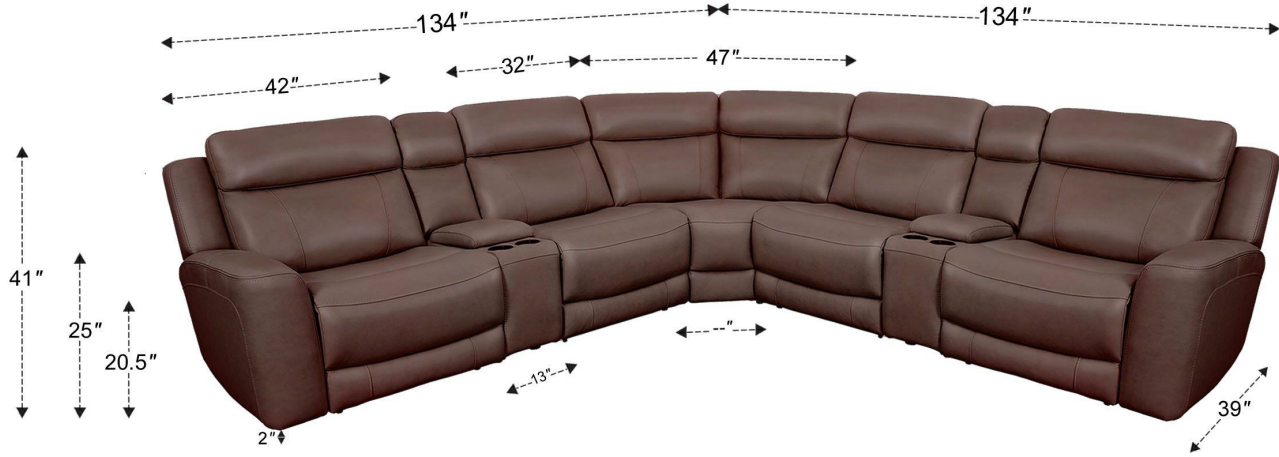

# 7pc Package

Overall Dimensions	134" x 134" x 41"
Overall Width	134"
Overall Depth	134"
Overall Height	41"
Overall Weight	555.7 lbs.
Fully Reclined	64"
Distance from Wall	18"
Back of Seat to end of Chaise	41.5"
Leg Height <small>(Distance from Foot Rest to Floor in Full Recline)</small>	22"
Head Height <small>(Distance from Headrest to Floor in Full Recline)</small>	31.5"

Seat Width	31"
Seat Depth	22.5"
Seat Height	20.5"
Arm Width	9.5"
Arm Depth	23"
Arm Height	25"
Back Height	23.5"
Back Depth	12"
Headrest Extended from Back	7"
Console Storage area Inside	11" x 12" x 6"