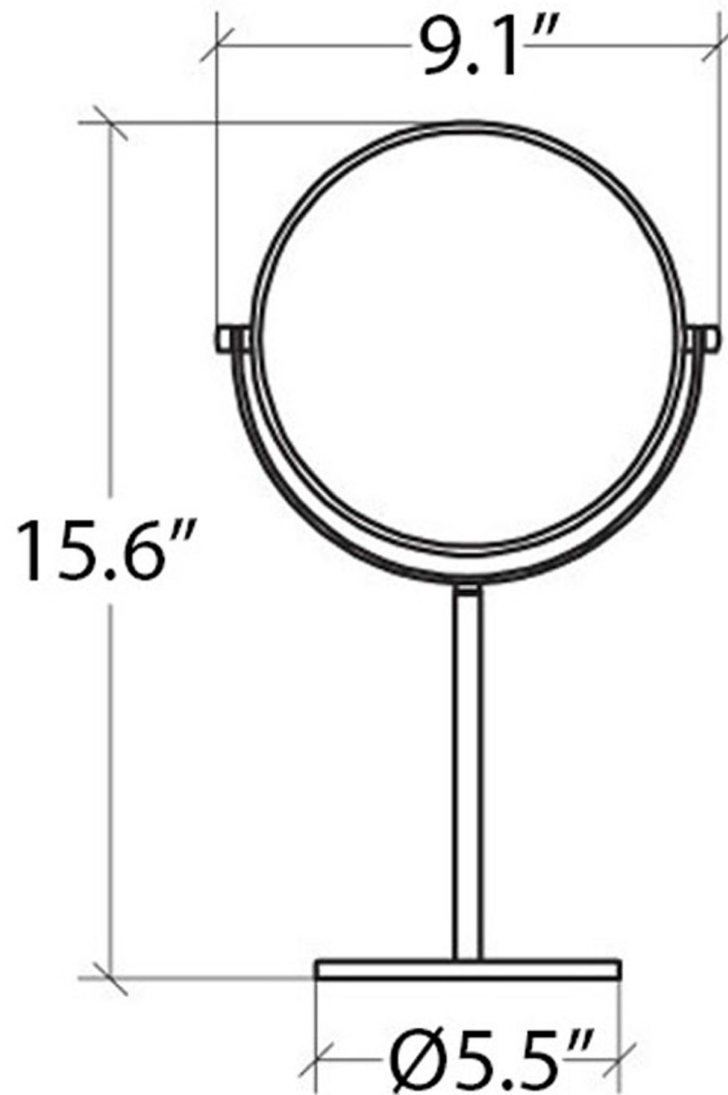

Mevedo 55851

Features

- Free Standing Magnifying Table Mirror
- Polished Chrome Finish
- Solid Brass Base
- Magnification 3X, Double Sided with Plain and Magnifying Mirror
- Single Arm, Rotates in All Directions
- Free of Distortion
- Made in Italy

SKU# | Option:

- Mevedo 55851 | Polished Chrome

Finishes:

* WS Bath Collections reserves the right to revise dimensions or information on this sheet without notice

| | | | |
|-----------------------------|--------------------------------|--|---|
| Collection Mevedo | Model Mevedo 55851 | Dimensions Metric <i>1 inch = 2.54 cm</i> <i>1 inch = 25.4 mm</i> |  1051 Lea Drive - Collegeville, PA 19426 Tel. 215 513 9400 - Fax 610 831 0215 www.ws bathcollections.com - info@ws bathcollections.com |
|-----------------------------|--------------------------------|--|---|

Product Specs Sheets

Collection
Mevedo

Model |
O gxgf q"77: 73"

Dimensions Metric

1 inch = 2.54 cm
1 inch = 25.4 mm

WS[®]
BATH
COLLECTIONS

1051 Lea Drive - Collegeville, PA 19426
Tel. 215 513 9400 - Fax 610 831 0215