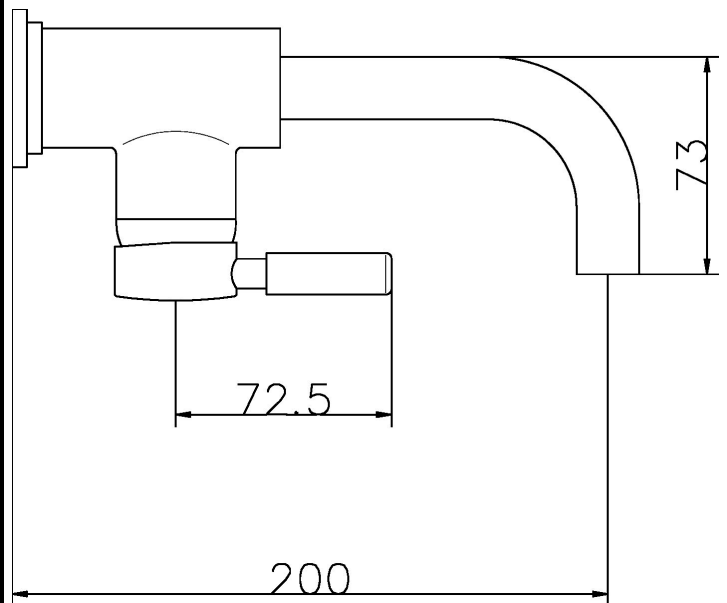

## CUSTOMER DATA SHEET - BRASSWARE

**DESCRIPTION:** Single Lever Side Action Basin Mixer

### PRODUCT DIMENSIONS

Height (mm)	Width (mm)	Depth (mm)	Length (mm)	Nett Wgt Kg
210	55	200		1.64

### OUTER BOX DIMENSIONS (If Applicable)

Height (mm)	Width (mm)	Depth (mm)	Length (mm)	Gross Wgt Kg
460	220	460		13

Colour/Finish	Chrome									
Mount Type	Wall									
Waste Type	Not Applicable									
Flow Rates (Litres Per Min)	0.1 bar	6	0.5 bar	9	1 bar	11	2 bar	16	3 bar	19
Pipe Size	15 mm (1/2" Bsp)									
Pipe Centres	N/A									