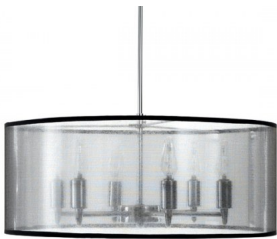

## chandelier 6 lights ELIZABETH

organza effect silver colour

Rating: Not Rated Yet

**Price**

Sales price 305,00 €

[Ask a question about this product](#)

Description

**chandelier 6 lights ELIZABETH**

- made of chromed metal
- external lampshade cover made in platic organza effect silver colour cm. H.20 Ø.50
- electric wire cm.80
- arranged for nr.6 lightbulbs E14 max 40w (not included)