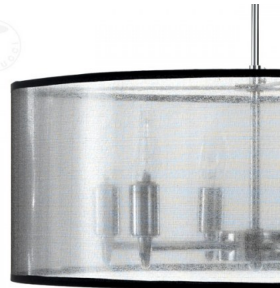

## chandelier 6 lights ELIZABETH

organza effect silver colour

Rating: Not Rated Yet

**Price**

Sales price 305,00 €

[Ask a question about this product](#)

Description

**chandelier 6 lights ELIZABETH**

- made of chromed metal
- external lampshade cover made in platic organza effect silver colour cm. H.20 Ø.50
- electric wire cm.80
- arranged for nr.6 lightbulbs E14 max 40w (not included)