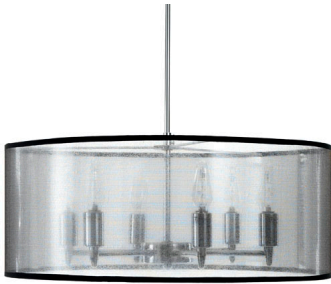

## chandelier 6 lights ELIZABETH

organza effect silver colour

Rating: Not Rated Yet

**Price**

Sales price 305,00 €

[Ask a question about this product](#)

Description

**chandelier 6 lights ELIZABETH**

- made of chromed metal
- external lampshade cover made in platic organza effect silver colour cm. H.20 Ø.50
- electric wire cm.80
- arranged for nr.6 lightbulbs E14 max 40w (not included)