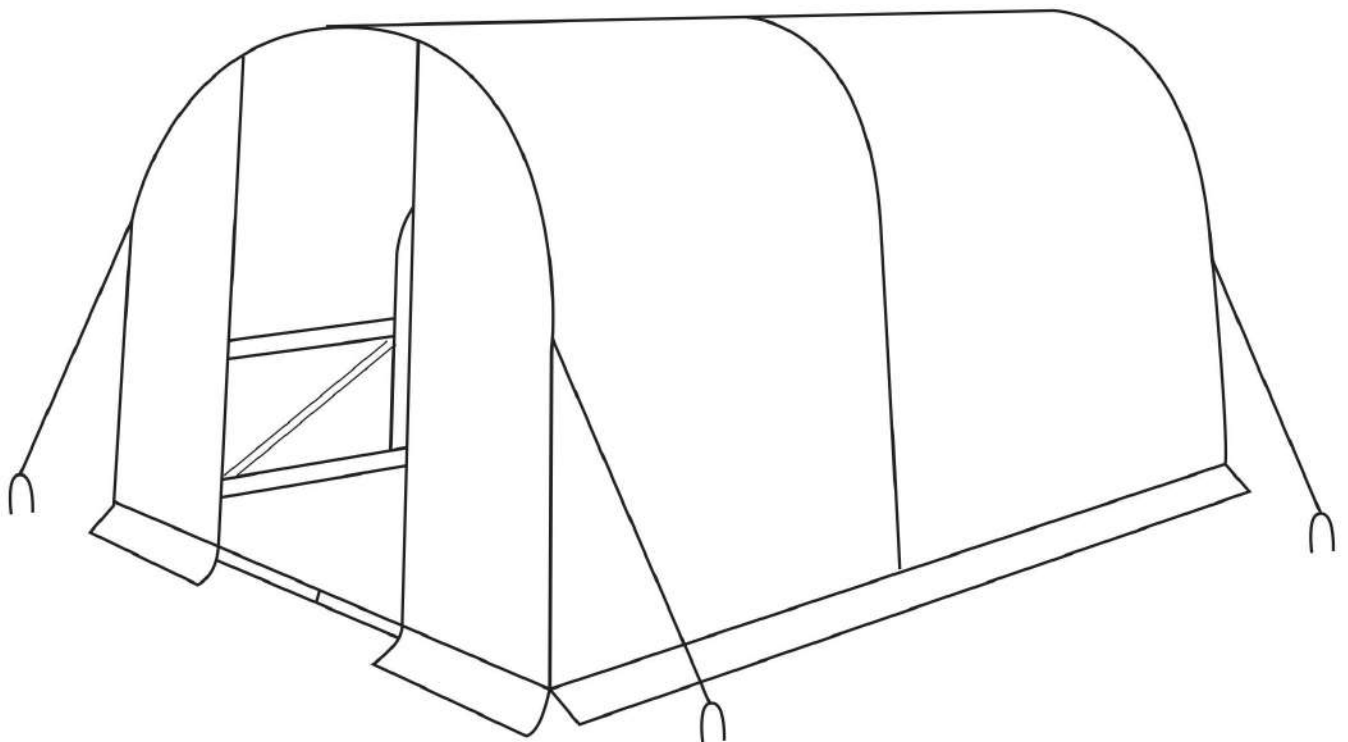

# Assembly Instructions

**T-GH24-0602-S 10FTx6.5FTx6.5FT**

Tunnel Greenhouse

Contact us via email:[hofficeservice@gmail.com](mailto:hofficeservice@gmail.com) for more information.

THIS INSTRUCTION BOOKLET CONTAINS IMPORTANT INFORMATION. PLEASE READ AND KEEP FOR FUTURE REFERENCE

# Comprehensive layout

Please assemble the spray system according to the picture.

After the assembly is completed, fix it to the shelf with a tie.

2  x2

3  x4

4  x4

5  x4

6  x1