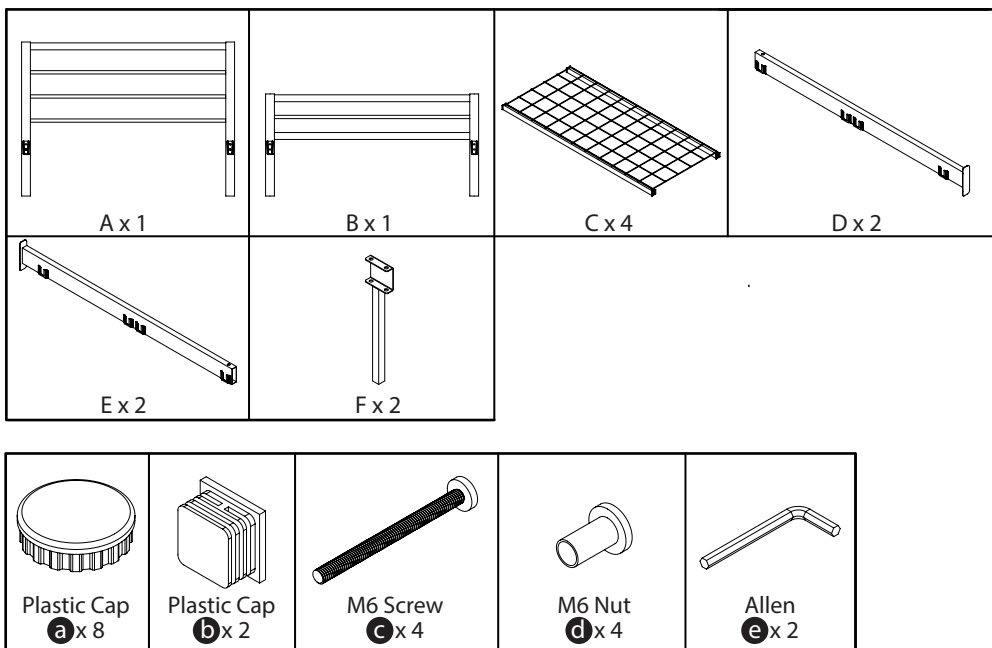

AVENSIS[®]

It's my furniture

CHESTER BED FRAME SINGLE 3FT - 90 x 190 cm ASSEMBLY INSTRUCTIONS

HARDWARE NOTE :
Do not screw on the bolts too tight unless the installation is done. Make sure all bolts are tightly screwed before you use it.

COMPONENTS

STEP - 1

STEP - 2

STEP - 3

STEP - 4

STEP - 5

AVENSIS[®]
It's my furniture