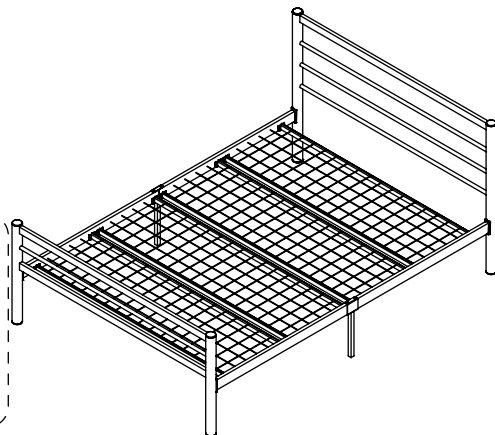

AVENSIS[®]

It's my furniture

CHESTER BED FRAME SINGLE 3FT - 90 x 190 cm ASSEMBLY INSTRUCTIONS

HARDWARE NOTE :
Do not screw on the bolts too tight unless the installation is done. Make sure all bolts are tightly screwed before you use it.

COMPONENTS

STEP - 1

STEP - 2

STEP - 3

STEP - 4

STEP - 5

AVENSIS[®]
It's my furniture