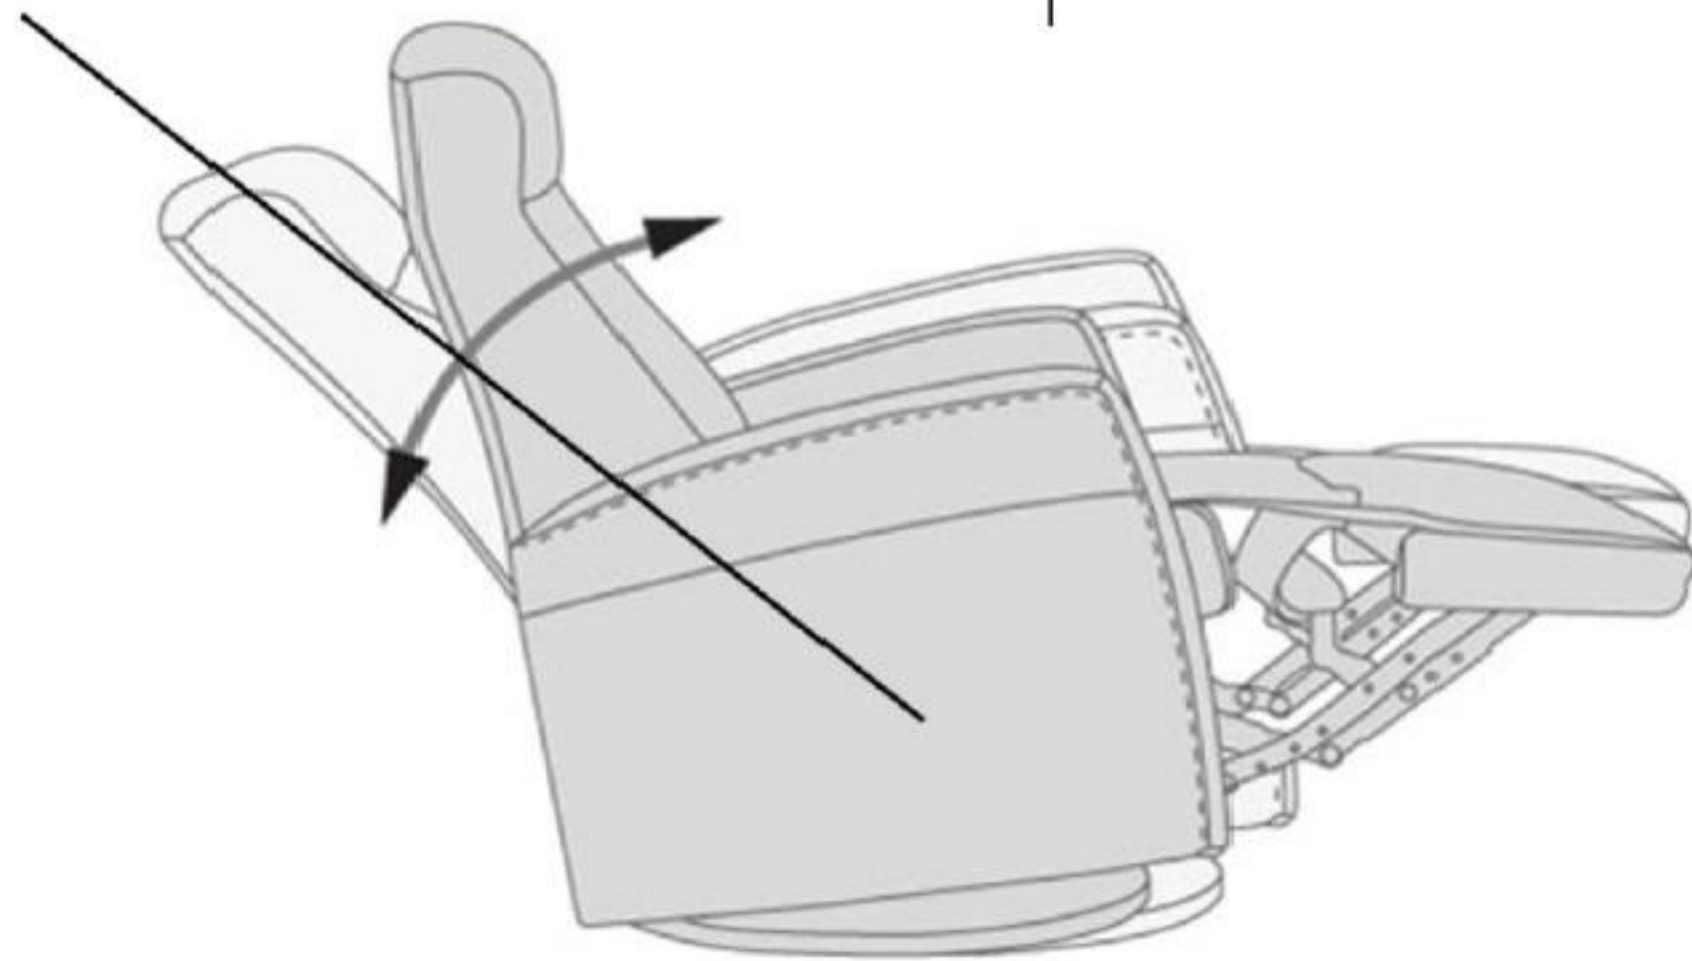

Reclined Max 145°

Distance from wall for full recline 61.8"

\*Rotate Chair 90° to fit through the door before attaching backrest