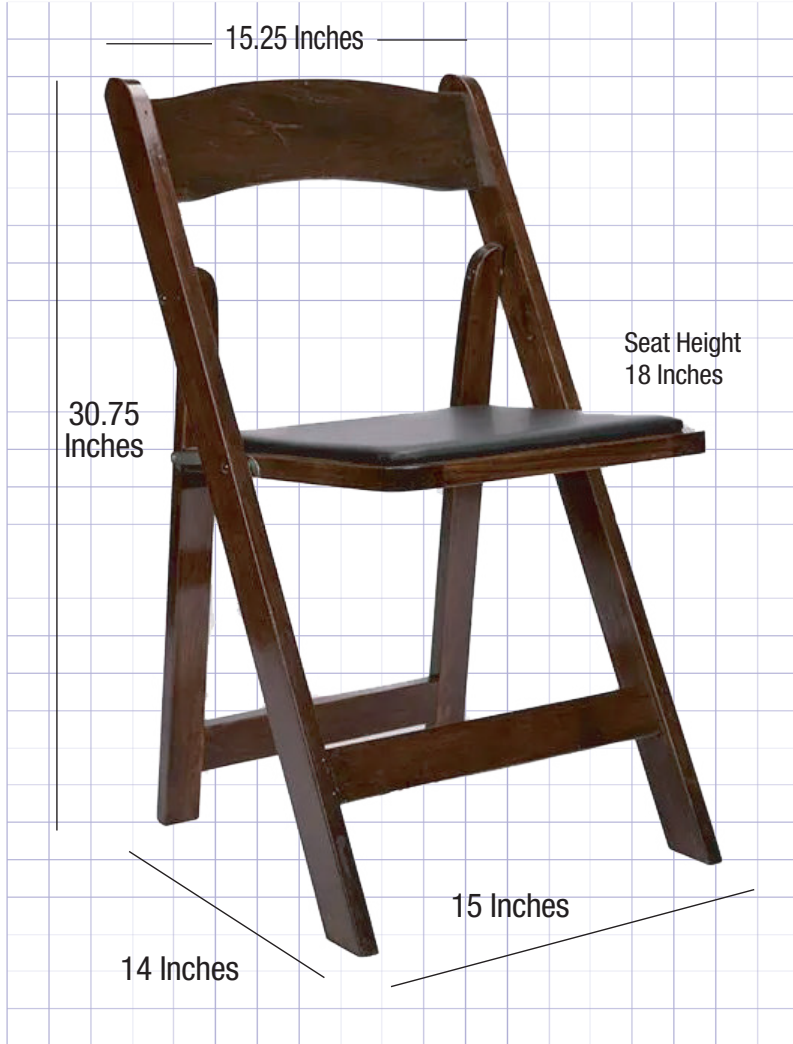

Fruitwood ToughWood™ Folding Chair with Black Padded Seat

Our ToughWood folding chair is tougher -- and more

Product Details

Ships Assembled?	Yes
Color	Fruitwood, Black Seat
Seat Height	18 in.
Chair Height	30.75 in.
Limited Warranty	1 Year
Material Category	Solid ToughWood
Seat Width/Depth	15 x 14 in.
Stack Capacity	10
Arms?	No
Chair Weight	9.5 lbs.
Overall Dimensions	15 x 14 x 30.75 in.
Units Per Pallet	48

Safety, Materials and Construction

Safety Standards	Meets or exceeds ANSI/BIFMA standard
Frame Material	ToughWood
Finish	Non-stick, anti-static

Our ToughWood folding chairs are the next generation of the wood folding chair. There's nothing like real wood -- and our resin folding chair is stronger, easier to clean, does not require touch-up paint and has a built-in stacking feature. Quick setup, quick breakdown. A clear lacquer finish protects the beauty of real wood.

- Lightweight, ultra-strong design
- Built-in Stacking Feature
- Solid, High-Quality Hardwood Frame
- Vinyl Padded Upholstered Seat
- Waterproof Detachable Seat
- Clear lacquer finish
- Indoor, Outdoor, Commercial Use
- Ultra-light, Ultra-Strong Design