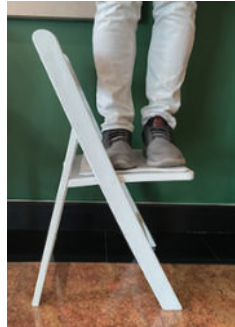

Fruitwood ToughWood™ Folding Chair with Black Padded Seat

Our ToughWood folding chair is tougher -- and more

Product Details

Ships Assembled?	Yes
Color	Fruitwood, Black Seat
Seat Height	18 in.
Chair Height	30.75 in.
Limited Warranty	1 Year
Material Category	Solid ToughWood
Seat Width/Depth	15 x 14 in.
Stack Capacity	10
Arms?	No
Chair Weight	9.5 lbs.
Overall Dimensions	15 x 14 x 30.75 in.
Units Per Pallet	48

Safety, Materials and Construction

Safety Standards	Meets or exceeds ANSI/BIFMA standard
Frame Material	ToughWood
Finish	Non-stick, anti-static

Our ToughWood folding chairs are the next generation of the wood folding chair. There's nothing like real wood -- and our resin folding chair is stronger, easier to clean, does not require touch-up paint and has a built-in stacking feature. Quick setup, quick breakdown. A clear lacquer finish protects the beauty of real wood.

- Lightweight, ultra-strong design
- Built-in Stacking Feature
- Solid, High-Quality Hardwood Frame
- Vinyl Padded Upholstered Seat
- Waterproof Detachable Seat
- Clear lacquer finish
- Indoor, Outdoor, Commercial Use
- Ultra-light, Ultra-Strong Design