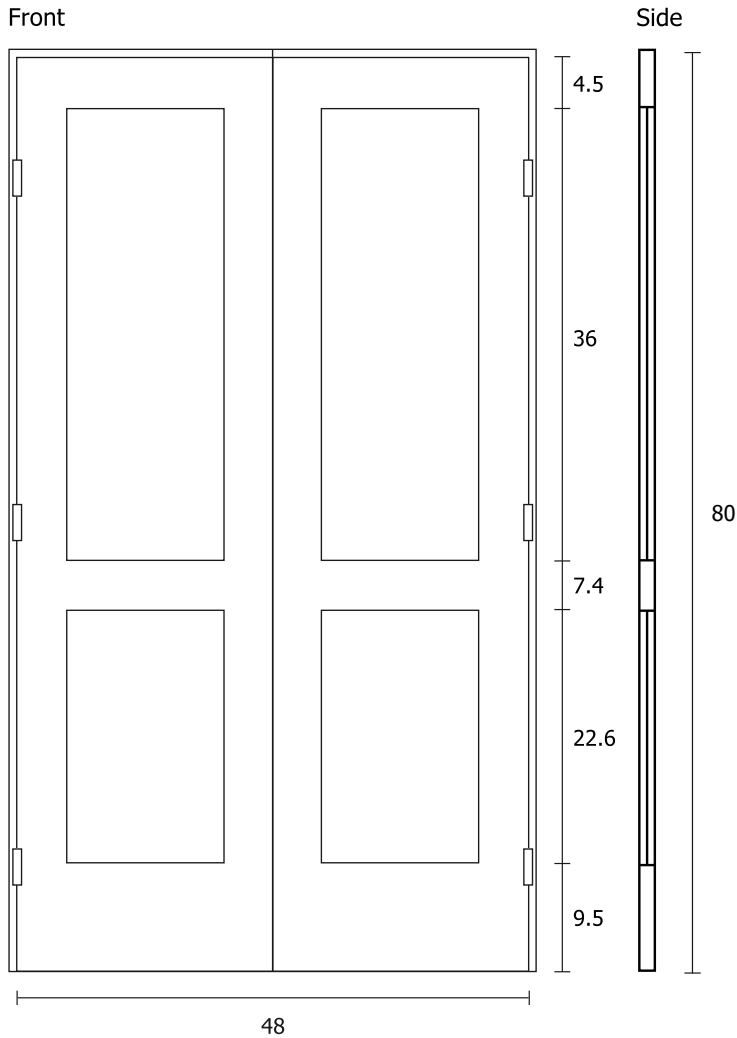

Prehung Double Door (Double Panel)

SKU# RID-48-80-2W-MB-T

Double Prehung Door

SKU Name	RID-48-80-2W-MB-T
Style	Double Panel
Material	Composite Wood
Height	80 inches (6/8)
Width	48 inches (4/0)
Thickness	1.375 inches
Framing Type	Prehung
Hinge Color/Finish	Black
Rough Opening Height	82 inches
Rough Opening Width	50.25 inches