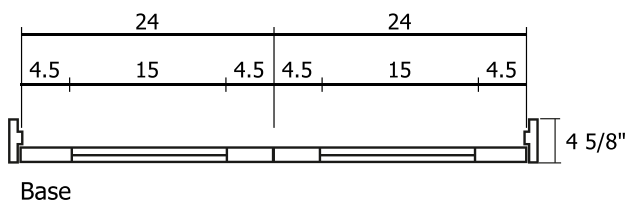

Prehung Double Door (Double Panel)

SKU# RID-48-80-2W-MB-T

Double Prehung Door

SKU Name	RID-48-80-2W-MB-T
Style	Double Panel
Material	Composite Wood
Height	80 inches (6/8)
Width	48 inches (4/0)
Thickness	1.375 inches
Framing Type	Prehung
Hinge Color/Finish	Black
Rough Opening Height	82 inches
Rough Opening Width	50.25 inches