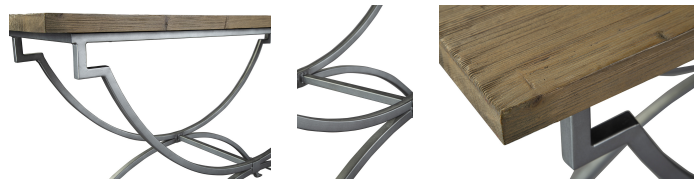

FURNITURE

Classics

W:55.25 x D:16.25 x H:33.5 • 40-226

Juxtaposing an eye catching curved satin aluminum base with a top left in its natural honeyed tones, this console is certain to become a favorite accent in your home. The shaping of the base seems to defy gravity as it supports the solid pine top, ensuring that your guests will stop to marvel at its unique style.