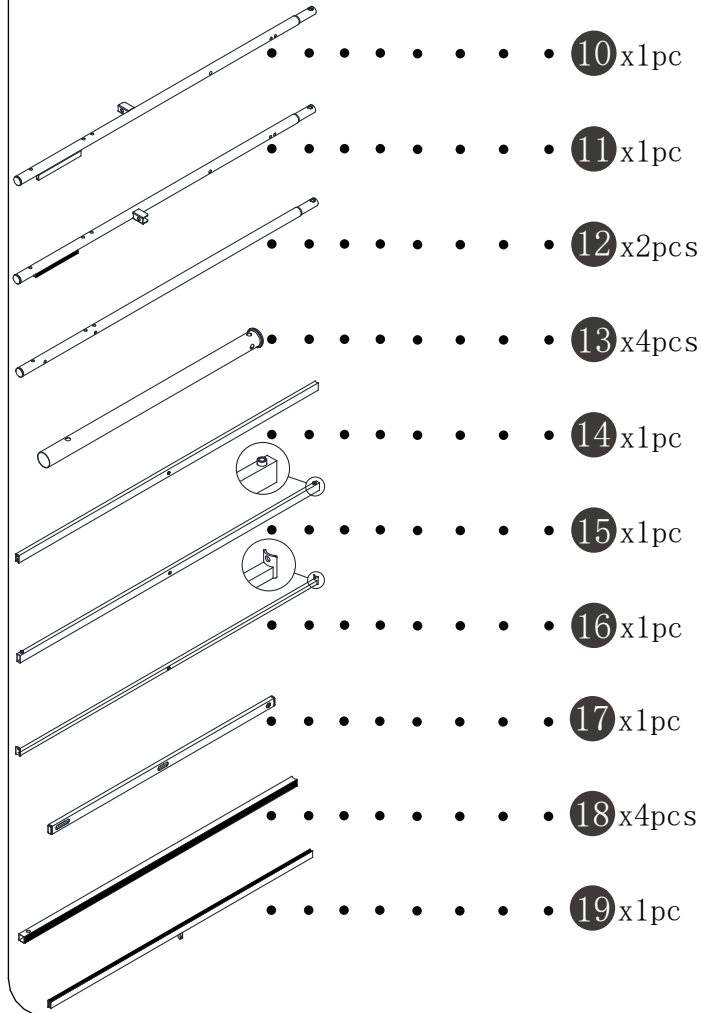

BED FRAME

Thank you for choosing our products, please assemble and use it following the instructions.

Assembly Instruction

Important Note

HARDWARE NOTE :

1. Two or more people are required for assembly
2. Do not screw on the bolts too tight unless the installation is done. Make sure all bolts are tightly screwed before you use it.

Components

1

2

C		2pcs
E		1pc

! Do not fully tighten the screws yet.

3

A		1pc
---	--	-----

! Do not fully tighten the screws yet.

4

A		1pc
C		2pcs
E		1pc

! Fully tighten all the screws.

5

A		3pcs
	M8x18	

 Fully tighten all the screws.

6

A		1pc
	M8x18	
B		1pc
	M8x35	

A		M8x18	4pcs
D		M8x55	1pc

15

A		M8x18	4pcs
---	---	-------	------

16

x2

F		M6x10	2pcs
---	---	-------	------

17

C M8x45 4pcs