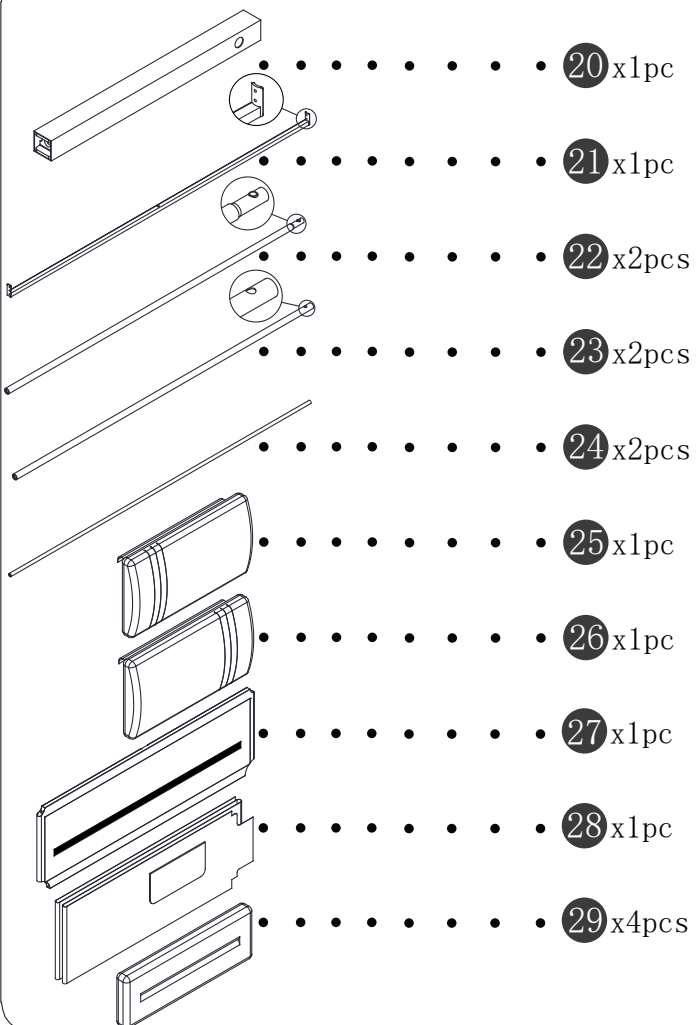

BED FRAME

Thank you for choosing our products, please assemble and use it following the instructions.

Assembly Instruction

Important Note

HARDWARE NOTE :

1. Two or more people are required for assembly
2. Do not screw on the bolts too tight unless the installation is done. Make sure all bolts are tightly screwed before you use it.

Components

1

2

C		2pcs
E		1pc

! Do not fully tighten the screws yet.

3

A		1pc
---	--	-----

! Do not fully tighten the screws yet.

4

A		1pc
C		2pcs
E		1pc

! Fully tighten all the screws.

5

A		3pcs
	M8x18	

 Fully tighten all the screws.

6

A		1pc
	M8x18	
B		1pc
	M8x35	

A		M8x18	4pcs
D		M8x55	1pc

15

A		M8x18	4pcs
---	---	-------	------

16

x2

F		M6x10	2pcs
---	---	-------	------

17

C M8x45 4pcs