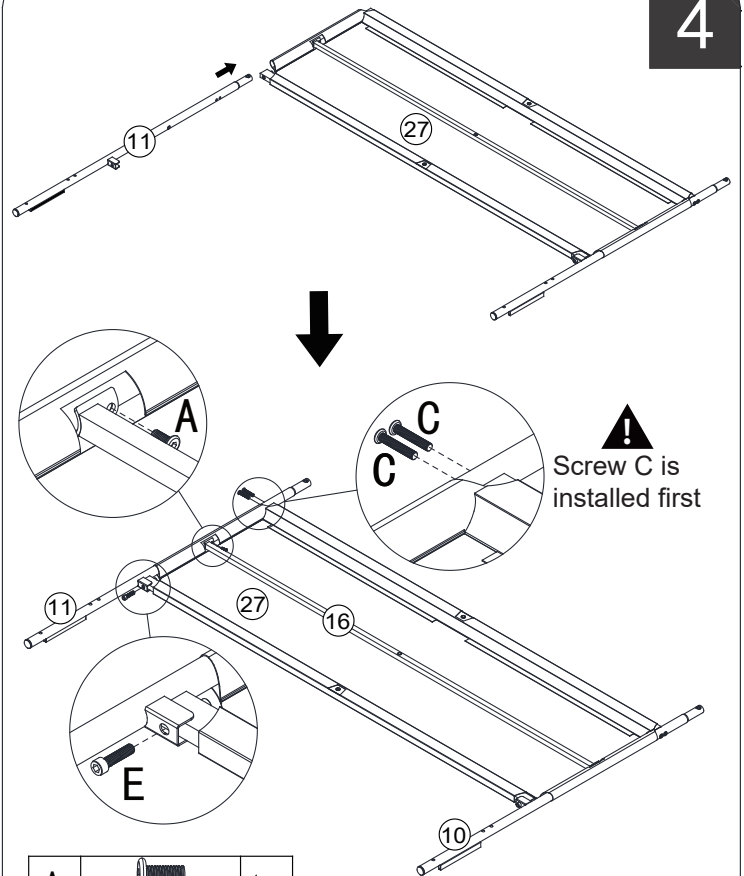

BED FRAME

Thank you for choosing our products, please assemble and use it following the instructions.

Assembly Instruction

Important Note

HARDWARE NOTE :

1. Two or more people are required for assembly
2. Do not screw on the bolts too tight unless the installation is done. Make sure all bolts are tightly screwed before you use it.

Components

1

2

C		2pcs
E		1pc

! Do not fully tighten the screws yet.

3

A		1pc
---	--	-----

! Do not fully tighten the screws yet.

4

A		1pc
C		2pcs
E		1pc

! Fully tighten all the screws.

5

A		3pcs
	M8x18	

 Fully tighten all the screws.

6

A		1pc
	M8x18	
B		1pc
	M8x35	

18

C M8x45 4pcs

19

Open the sealed bags of parts 26 and 29, put parts 29 in turn into parts 26, and finally tighten the zipper.

20

Open the sealed bags of parts 25 and 29, put parts 29 in turn into parts 25, and finally tighten the zipper.