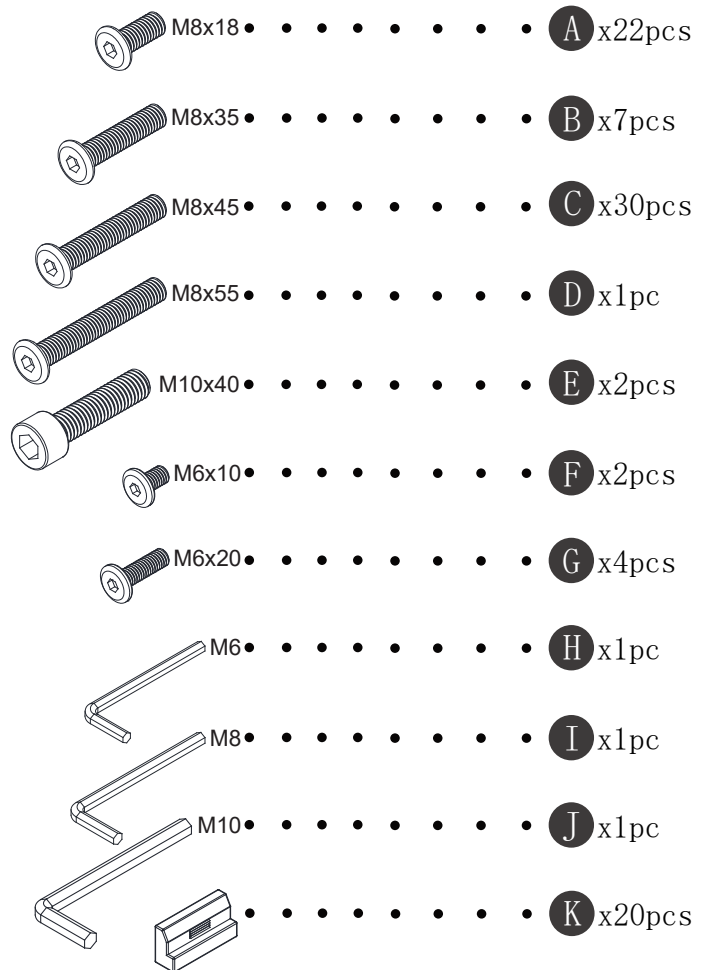

BED FRAME

Thank you for choosing our products, please assemble and use it following the instructions.

Assembly Instruction

Important Note

HARDWARE NOTE :

1. Two or more people are required for assembly
2. Do not screw on the bolts too tight unless the installation is done. Make sure all bolts are tightly screwed before you use it.

Components

1

2

C		2pcs
E		1pc

! Do not fully tighten the screws yet.

3

A		1pc
---	--	-----

! Do not fully tighten the screws yet.

4

A		1pc
C		2pcs
E		1pc

! Fully tighten all the screws.

5

A		3pcs
	M8x18	

 Fully tighten all the screws.

6

A		1pc
	M8x18	
B		1pc
	M8x35	

A		M8x18	4pcs
D		M8x55	1pc

15

A		M8x18	4pcs
---	---	-------	------

16

x2

F		M6x10	2pcs
---	---	-------	------

17

C M8x45 4pcs