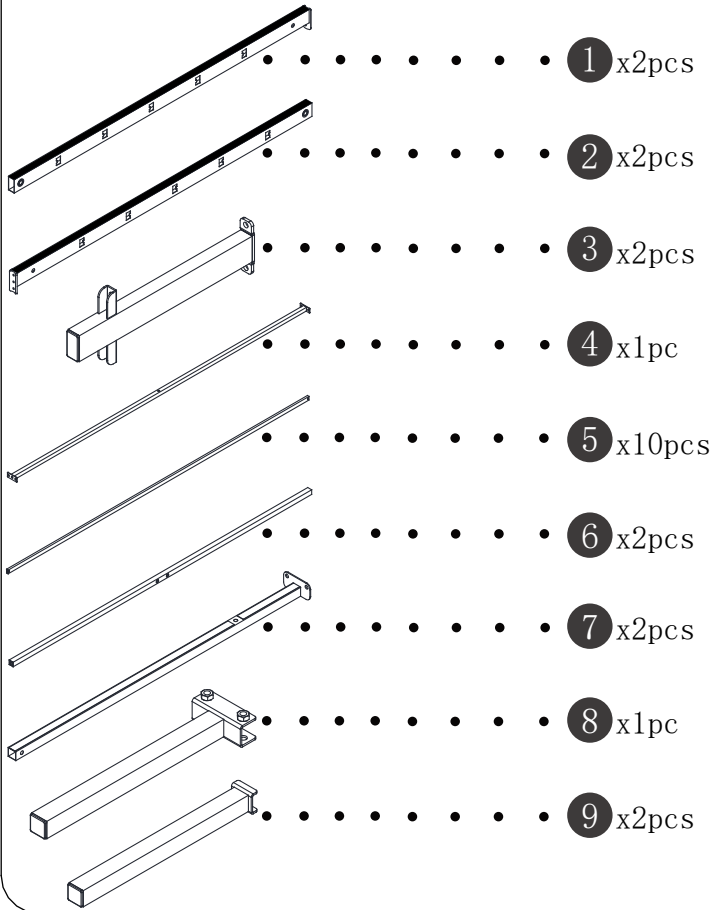

BED FRAME

Thank you for choosing our products, please assemble and use it following the instructions.

Assembly Instruction

Important Note

HARDWARE NOTE :

1. Two or more people are required for assembly
2. Do not screw on the bolts too tight unless the installation is done. Make sure all bolts are tightly screwed before you use it.

Components

1

2

C		2pcs
E		1pc

! Do not fully tighten the screws yet.

3

A		1pc
---	--	-----

! Do not fully tighten the screws yet.

4

A		1pc
C		2pcs
E		1pc

! Fully tighten all the screws.

5

A		3pcs
	M8x18	

 Fully tighten all the screws.

6

A		1pc
	M8x18	
B		1pc
	M8x35	

A		M8x18	4pcs
D		M8x55	1pc

15

A		M8x18	4pcs
---	---	-------	------

16

x2

F		M6x10	2pcs
---	---	-------	------

17

C M8x45 4pcs