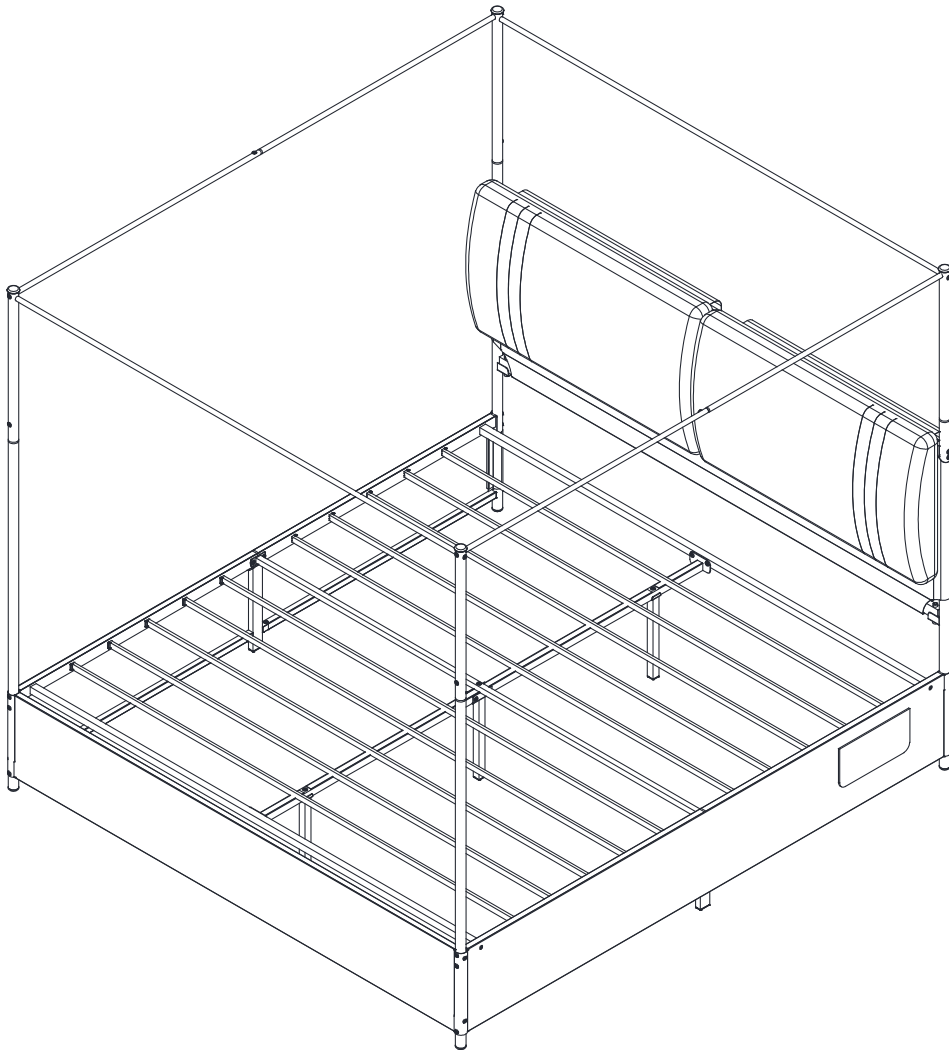

BED FRAME

Thank you for choosing our products, please assemble and use it following the instructions.

Assembly Instruction

Important Note

HARDWARE NOTE :

1. Two or more people are required for assembly
2. Do not screw on the bolts too tight unless the installation is done. Make sure all bolts are tightly screwed before you use it.

Components

1

2

C		2pcs
E		1pc

! Do not fully tighten the screws yet.

3

A		1pc
---	--	-----

! Do not fully tighten the screws yet.

4

A		1pc
C		2pcs
E		1pc

! Fully tighten all the screws.

5

A		3pcs
	M8x18	

 Fully tighten all the screws.

6

A		1pc
	M8x18	
B		1pc
	M8x35	