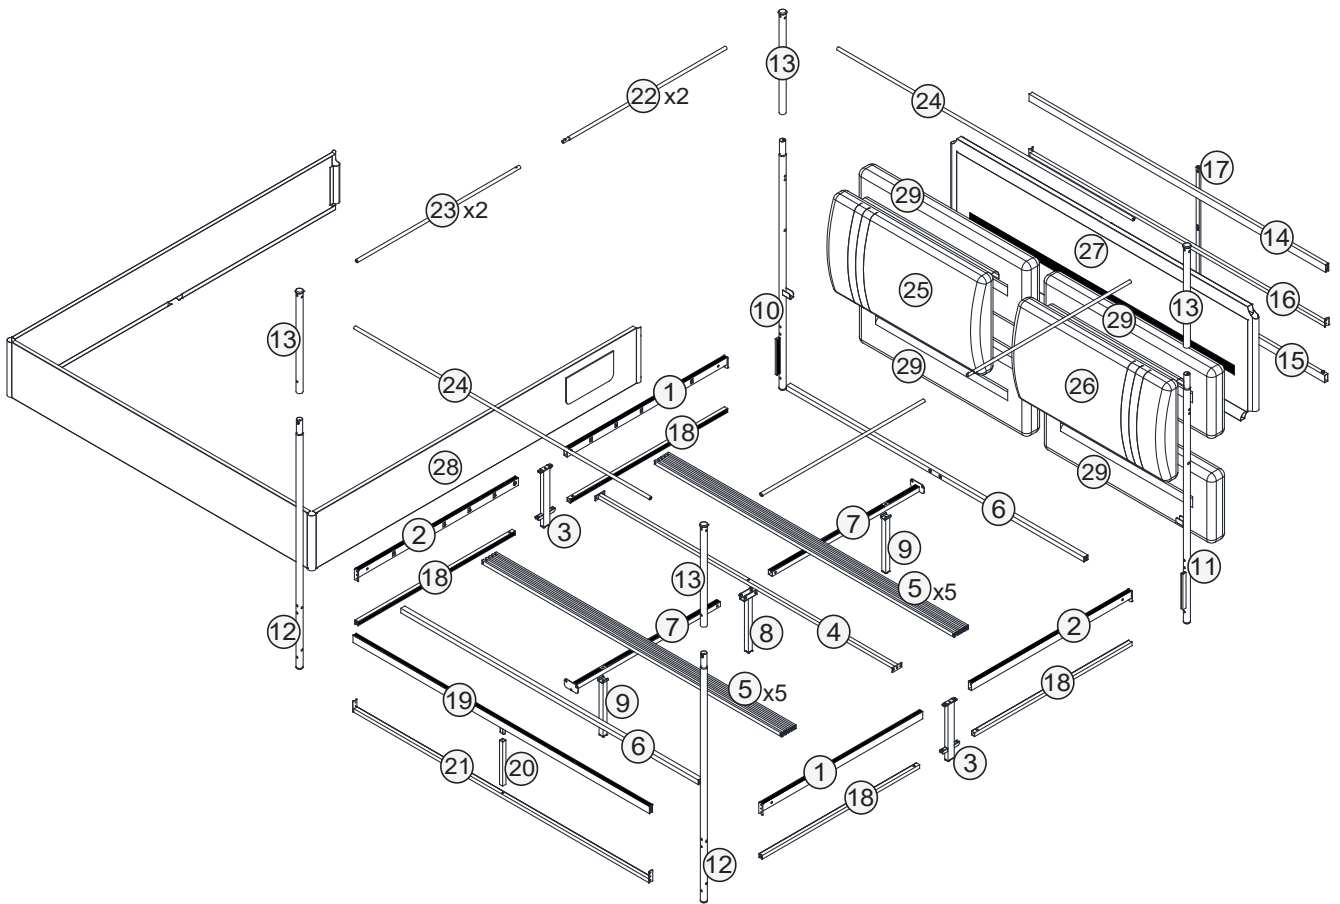

BED FRAME

Thank you for choosing our products, please assemble and use it following the instructions.

Assembly Instruction

Important Note

HARDWARE NOTE :

1. Two or more people are required for assembly
2. Do not screw on the bolts too tight unless the installation is done. Make sure all bolts are tightly screwed before you use it.

Components

1

2

C		2pcs
E		1pc

! Do not fully tighten the screws yet.

3

A		1pc
---	--	-----

! Do not fully tighten the screws yet.

4

A		1pc
C		2pcs
E		1pc

! Fully tighten all the screws.

5

A		3pcs
	M8x18	

 Fully tighten all the screws.

6

A		1pc
	M8x18	
B		1pc
	M8x35	

A		M8x18	4pcs
D		M8x55	1pc

15

A		M8x18	4pcs
---	---	-------	------

16

x2

F		M6x10	2pcs
---	---	-------	------

17

C M8x45 4pcs