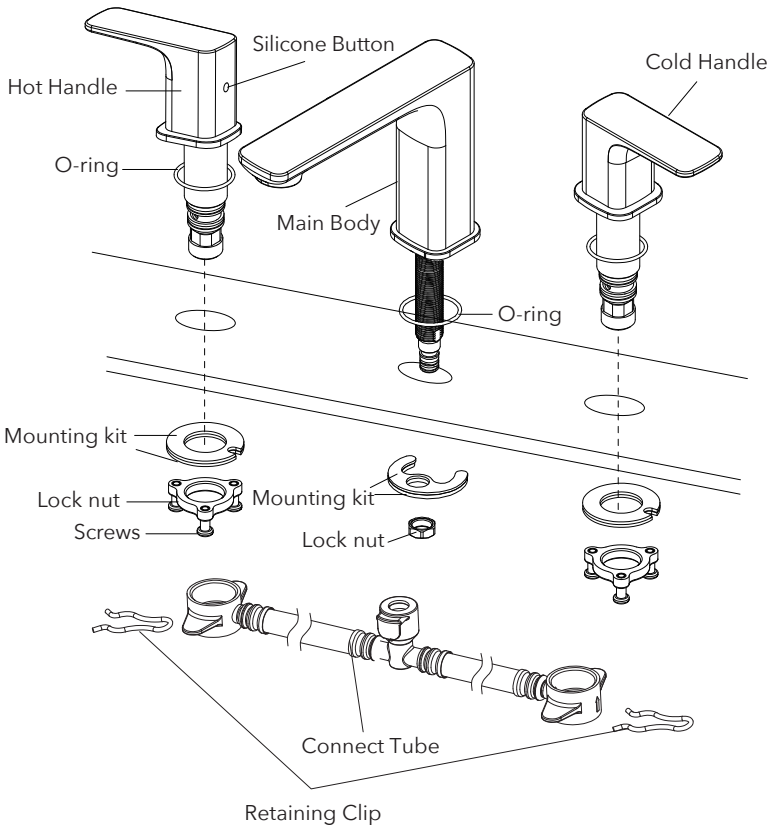

IN THE BOX

RUVATI USA
WWW.RUVATI.COM