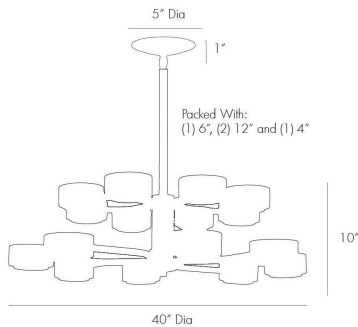

ARTERIOS

JALEN TWO TIER CHANDELIER

89438

H: 15 IN, Dia: 40.00 IN

Bronze, Vintage Brass, Frosted
Glass

Bronze and brass combine to create this large-scale, modern 16-light chandelier, an updated take on the smaller Jalen Chandelier (89974). Eight horizontal rods, four on each tier, split into two to give way to contrasting vintage brass shades and frosted glass diffusers. Perfect over a large dining table or as the focal point above an island in a grand kitchen. Additional pipe available (PIPE-120). Damp-rated, although limited covered outdoor conditions may affect finish.

APPEARANCE

Material	Steel, Glass
Material Type	Plated
Finish	Vintage Brass, Bronze, Frosted
Top Coat/Sealant	Yes

DIMENSIONS

Canopy	H: 1 IN, Dia: 5.00 IN
Chandelier	H: 10 IN, Dia: 40.00 IN
Shade Bottom	Dia: 6.00 IN
Shade Side	H: 3 IN
Shade Top	Dia: 6.00 IN
Minimum Hanging	H: 15 IN
Diffuser Diameter	4.50 in
Max Hanging Height	48 in

WIRING

Rating	Damp
Cord	10 FT, Black, SVT
Socket	16, Type B--E12 Other
Maximum Watt	40
Voltage	110-120 V

CERTIFICATIONS

Certifications	Mexico, United Arab Emirates, European Union, United States, Canada, Australia
----------------	--

COMPLIANCY

UL/ETL	Yes
CB	Yes
RoHS	Yes

SHIPPING

Product Weight	21.3 lbs
Gross Weight 1	38.5 lbs
Shipping Box 1	H: 16 IN, L: 41 IN, W: 41 IN

ADDITIONAL INFO

Features	Assembly Required
----------	-------------------