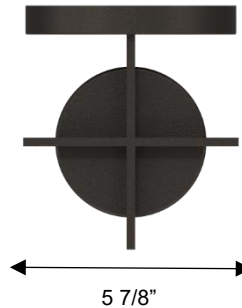

Wall Sconce

DIMENSIONS

Height: 16 3/8"
 Width/Diameter: 5 7/8"
 Depth: 6 7/8"
 Minimum Height:
 Maximum Height:
 Canopy/Backplate: Φ 5 3/4"
 Product Weight: 2.1 lb

SPECIFICATIONS

Location Listed: Wet
 IP Rating: IP65
 Dark Sky Complaint
 Rated Life: 54000 Hours
 Standards: ETL, cETL
 Input: 120 VAC, 60Hz
 TRIAC Dimming: 100-10%
 Downlight Illumination
 Mounting: Wall Mount
 Color Temperature: Adjustable
 3000K/4000K/5000K
 CRI Rating: 80
 Material: Aluminum
 Diffuser Material: Glass