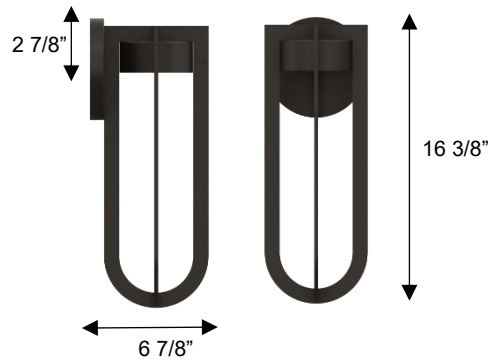

Wall Sconce

DIMENSIONS

Height: 16 3/8"
 Width/Diameter: 5 7/8"
 Depth: 6 7/8"
 Minimum Height:
 Maximum Height:
 Canopy/Backplate: Φ 5 3/4"
 Product Weight: 2.1 lb

SPECIFICATIONS

Location Listed: Wet
 IP Rating: IP65
 Dark Sky Complaint
 Rated Life: 54000 Hours
 Standards: ETL, cETL
 Input: 120 VAC, 60Hz
 TRIAC Dimming: 100-10%
 Downlight Illumination
 Mounting: Wall Mount
 Color Temperature: Adjustable
 3000K/4000K/5000K
 CRI Rating: 80
 Material: Aluminum
 Diffuser Material: Glass