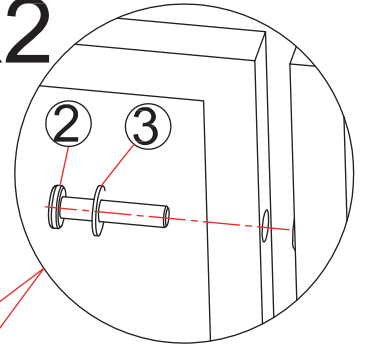

STEP 8 Right Armrest Sofa

X2

X2

 (Side Panel)	 M6*30 mm Bolt	 Φ6*12 Washer
1 pc	4 pc	4 pc