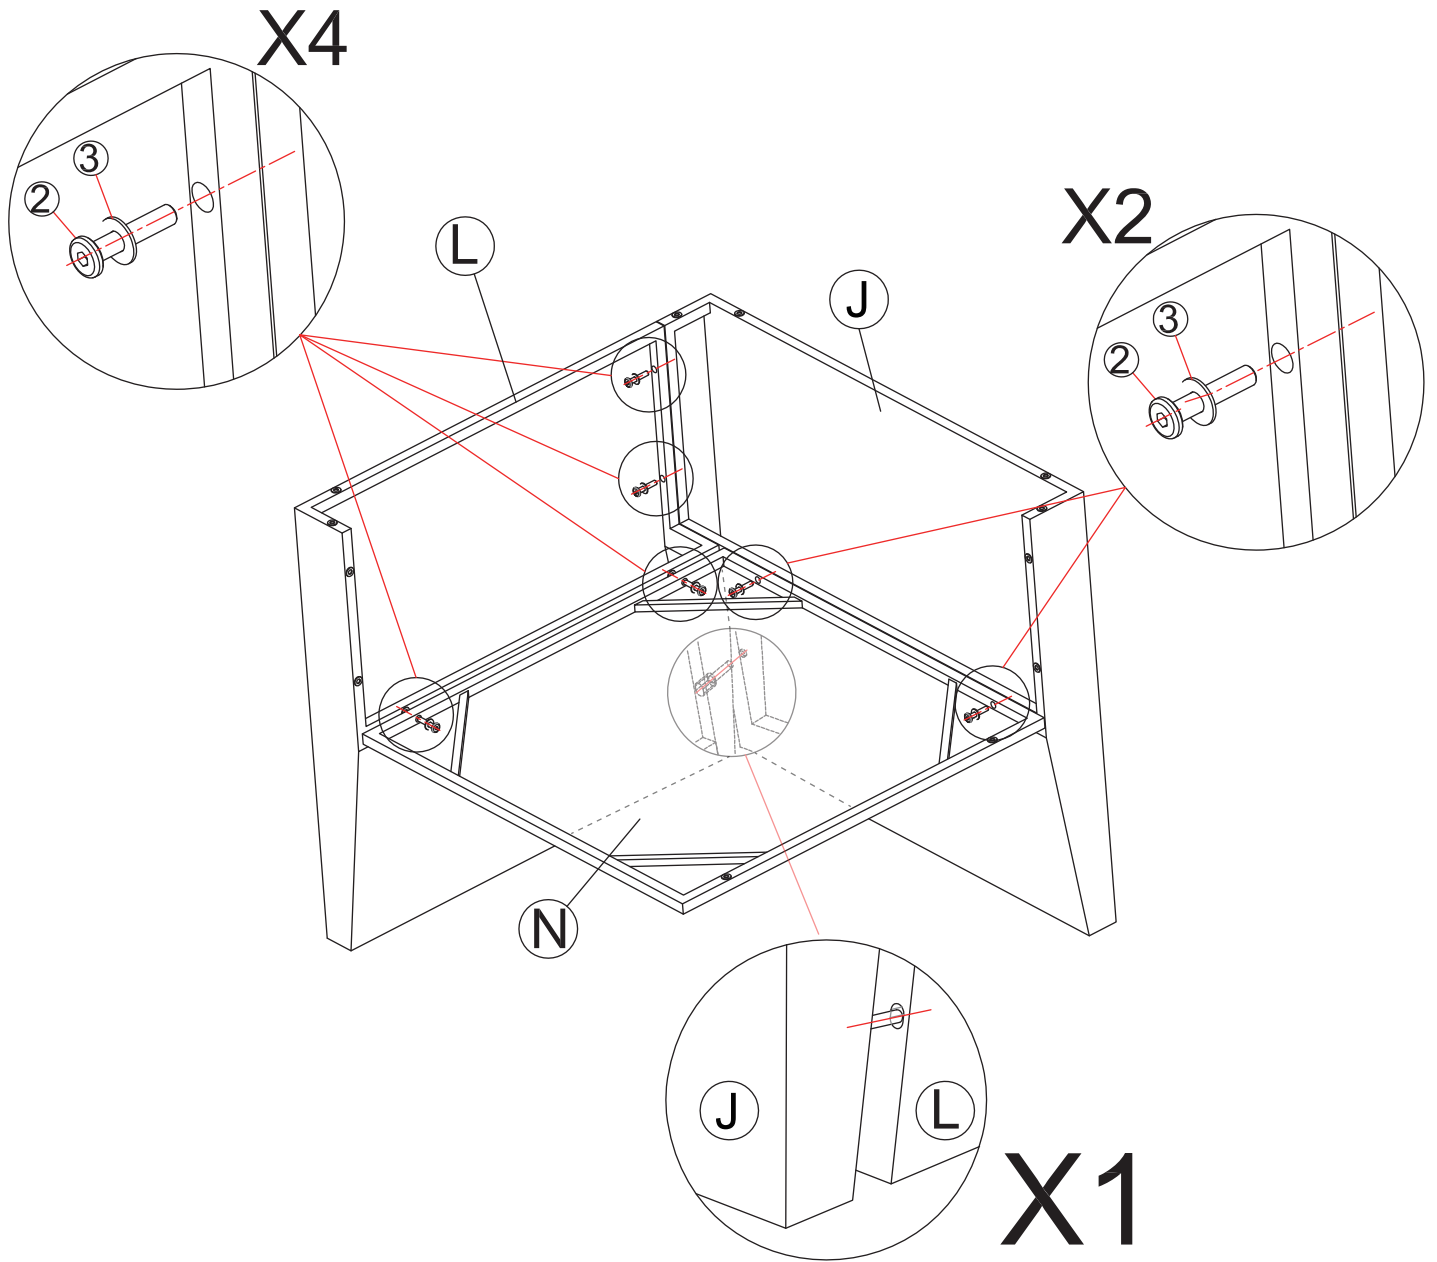

STEP 6 Right Armrest Sofa

(J) (Right Armrest)	(L) (Right Backrest)	(N) (Right Seat Panel)	(2) M6*30 mm Bolt	(3) Φ6*12 Washer
1 pc	1 pc	1 pc	6 pc	6 pc