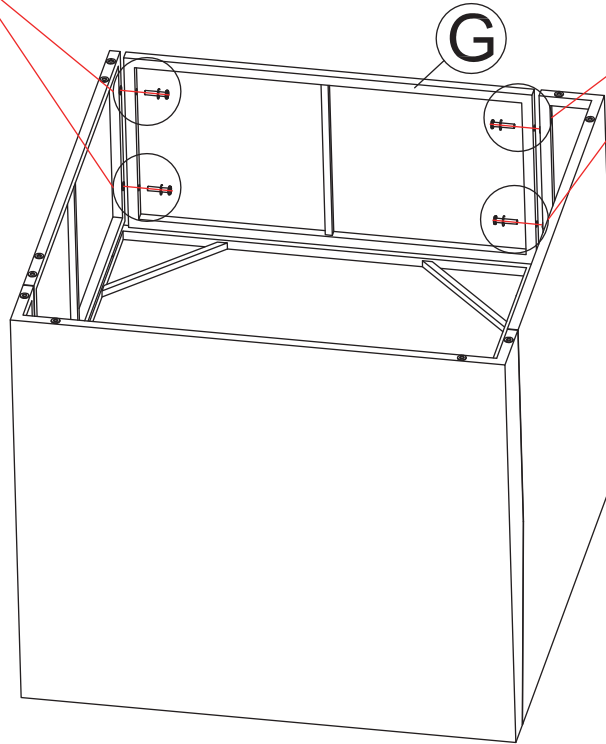

# STEP 7 Right Armrest Sofa

 (Front Panel Right)	 M6*30 mm Bolt	 Φ6*12 Washer
1 pc	4 pc	4 pc

# STEP 8 Right Armrest Sofa

X2

X2

 (Side Panel)	 M6*30 mm Bolt	 Φ6*12 Washer
1 pc	4 pc	4 pc