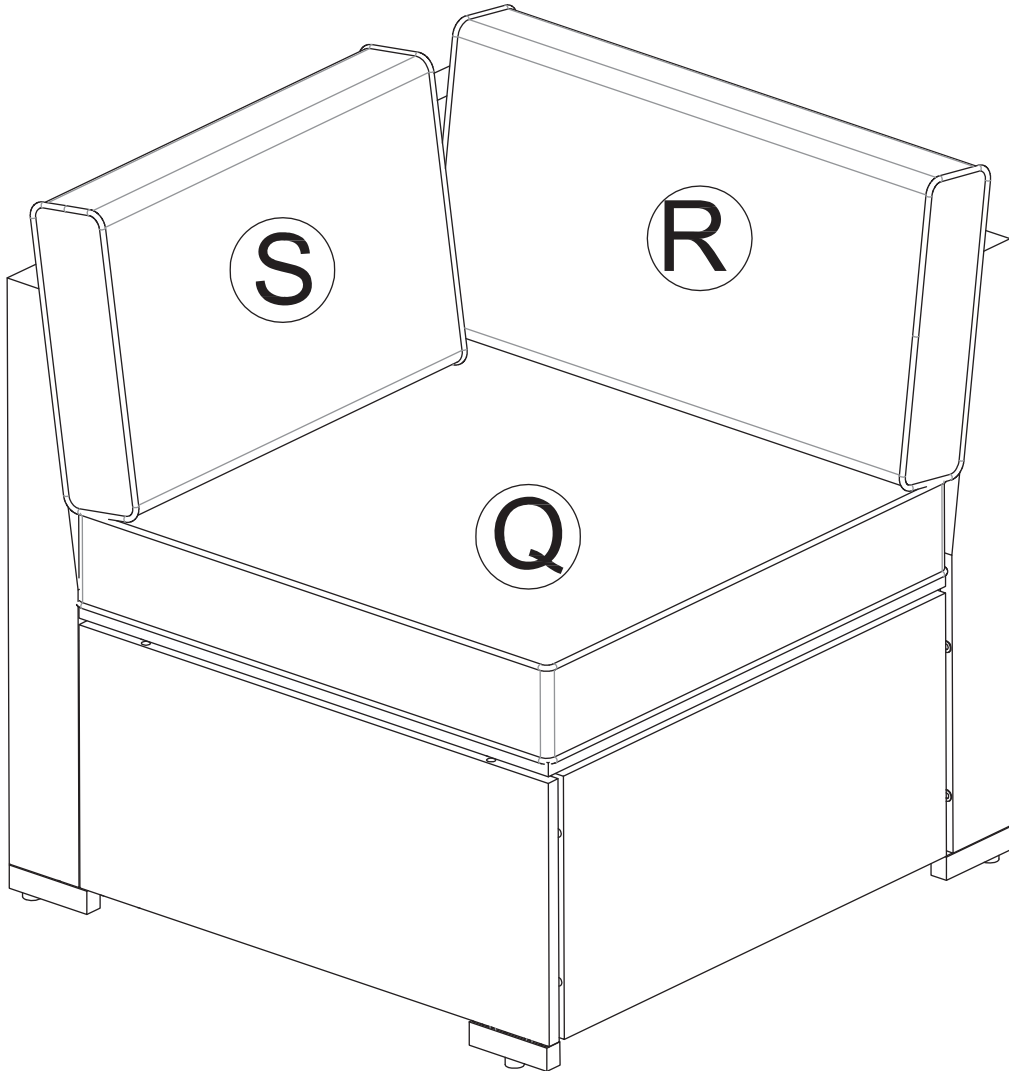

STEP 10 Right Armrest Sofa

 Q (Seat Cushion)	 R (Back Cushion)	 S (Back Cushion)
1 pc	1 pc	1 pc