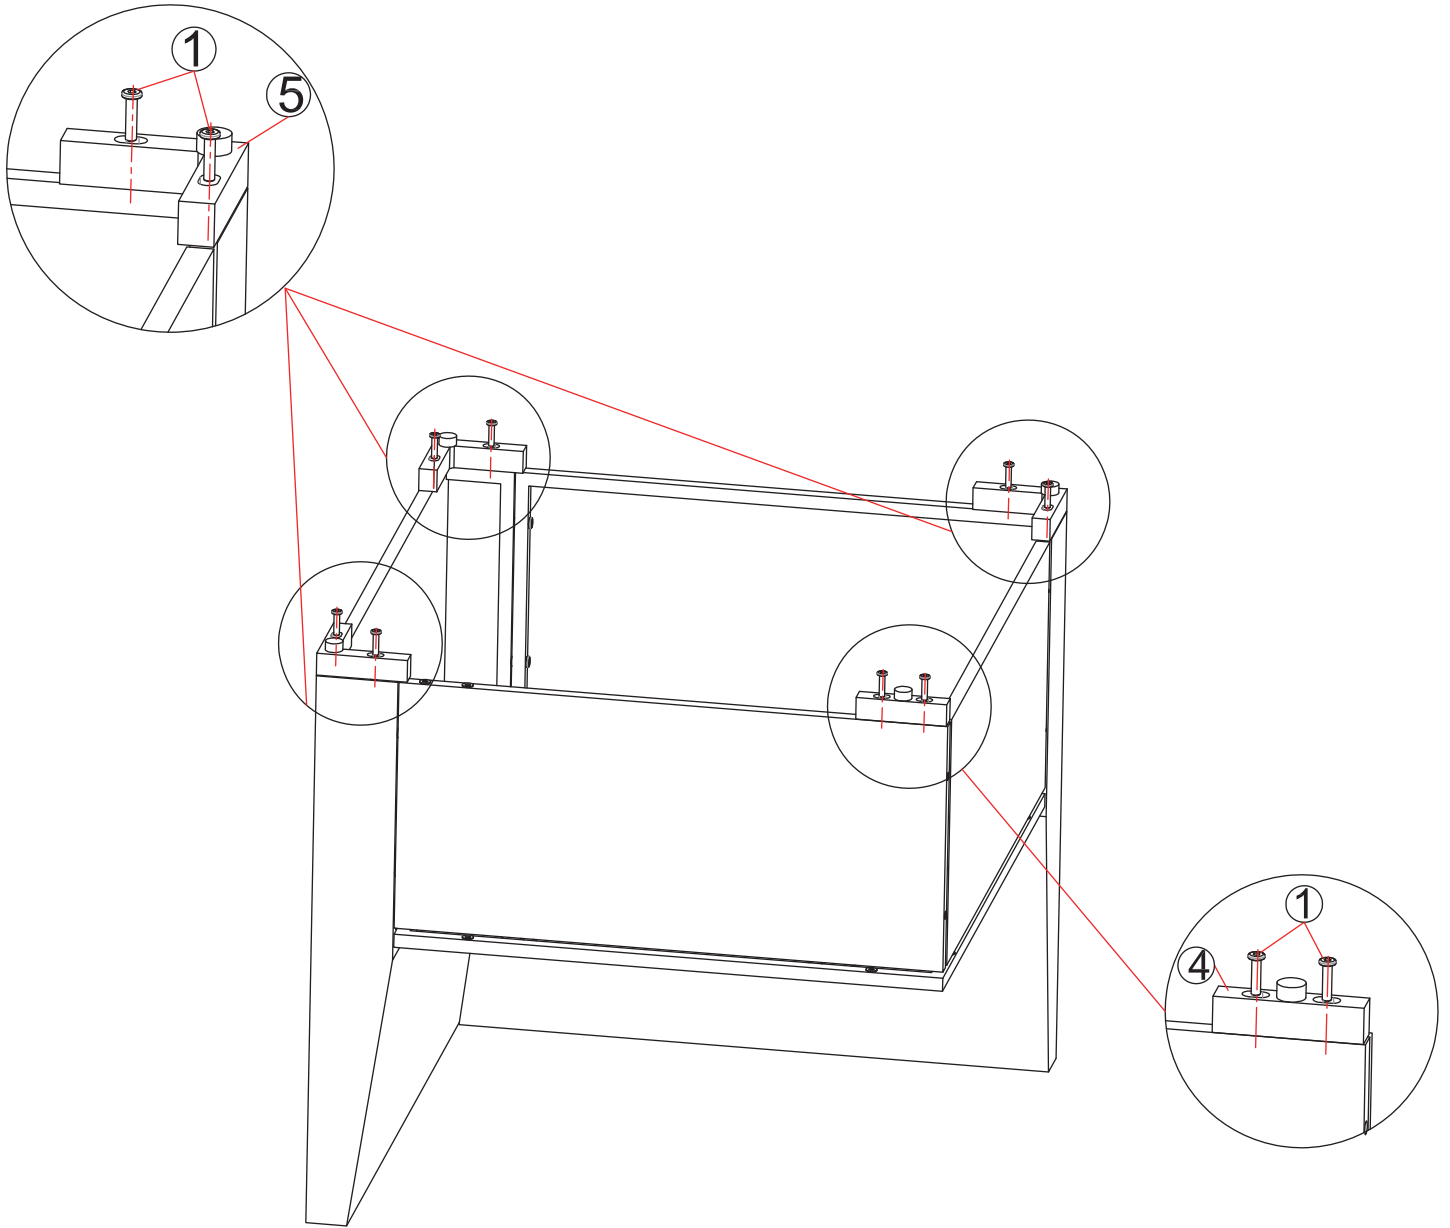

STEP 4 Left Armrest Sofa

① M6*25 mm Bolt	④ Floor Mat	⑤ L Floor Mat
8 pc	1 pc	3 pc