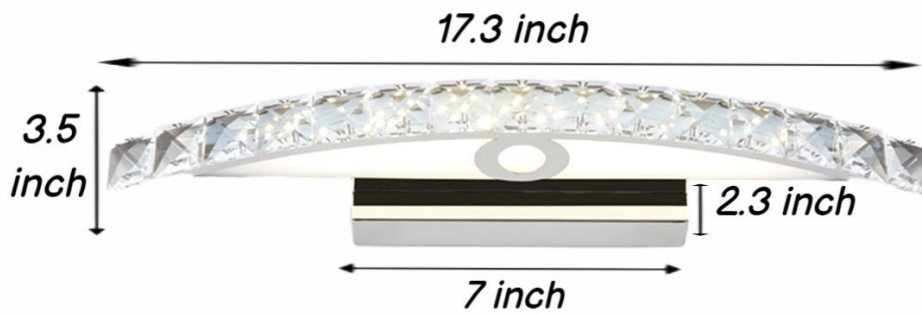

## *Product Information*

*Lamp head color: Chrome*

*Material: Iron+Crystal*

*Lamp body size: 17.4 (L) \* 3.5 (W) \* 1.2 (H)*

*Wall suction disc size: 7 (L) \* 2.2 (W) \* 1.2 (H)*

*Control method: wall control*

*LED: Comes with LED tri color light*