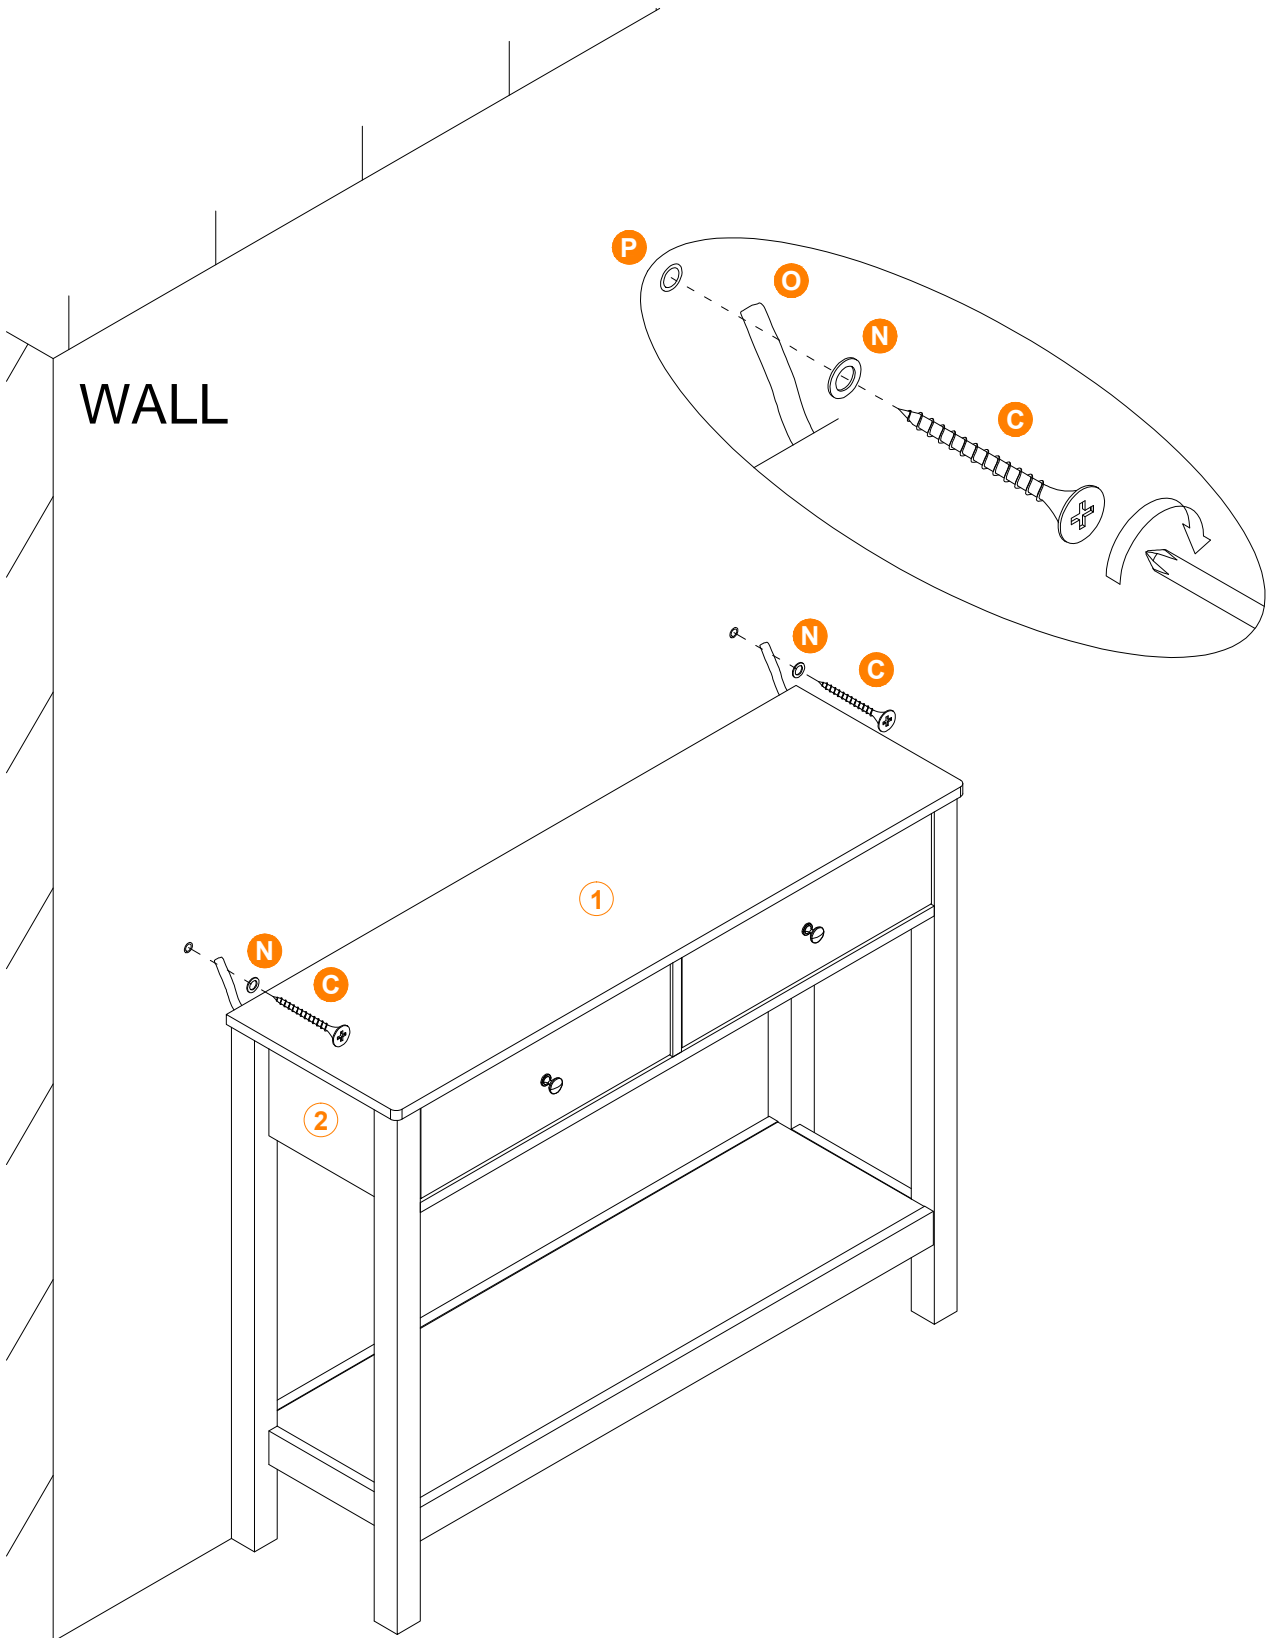

18

19

E x 4
M4 x 10mm

I. Pull out the rail from the cabinet frame

II. Put the drawer in and align the groove of the drawer with the rail

III. Align the hole circled in Figure IV with the hole of the drawer and screw the E to holes from the inside of the drawer

20

I x 2
M3 x 14mm

N x 2
Ø10mm

O x 2

Q x 2
Ø20mm

21

22

Tips