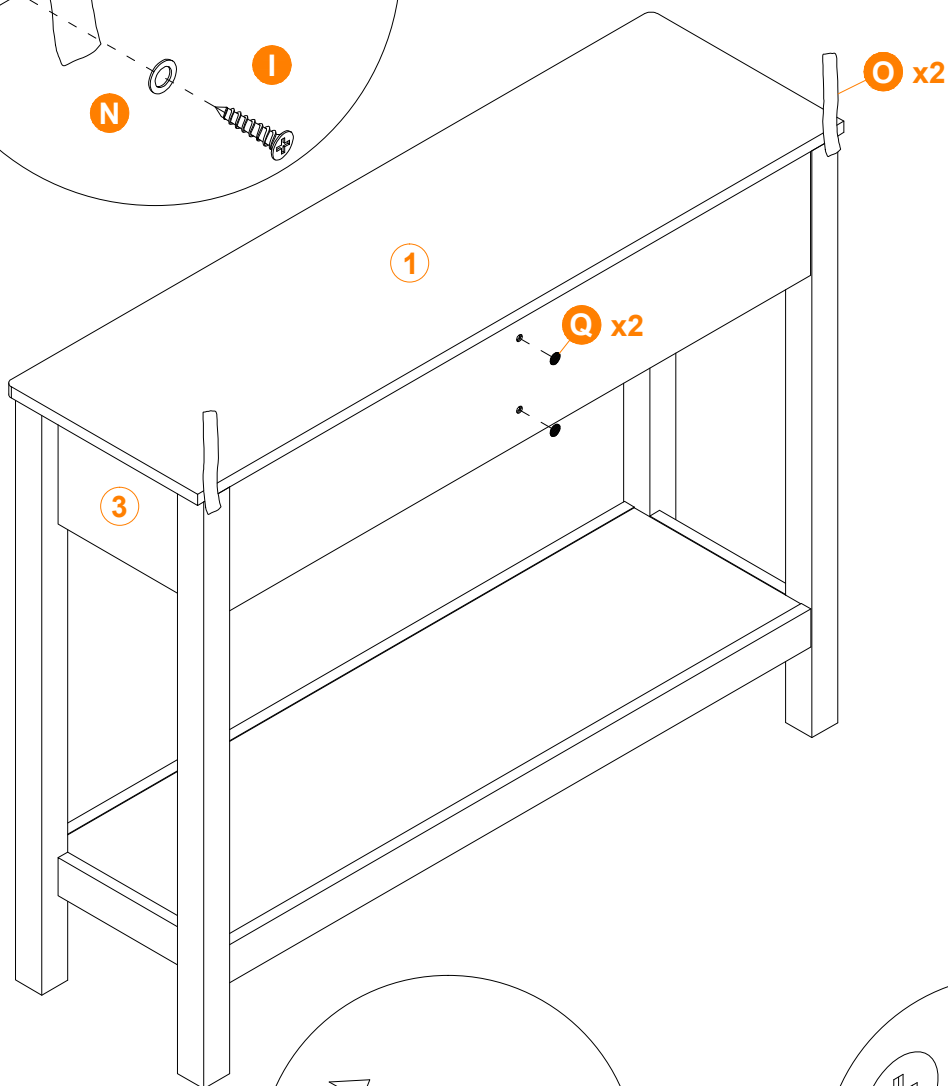

18

19

E x 4
M4 x 10mm

I. Pull out the rail from the cabinet frame

II. Put the drawer in and align the groove of the drawer with the rail

III. Align the hole circled in Figure IV with the hole of the drawer and screw the E to holes from the inside of the drawer

20

I x 2
M3 x 14mm

N x 2
Ø10mm

O x 2

Q x 2
Ø20mm

21

22

Tips