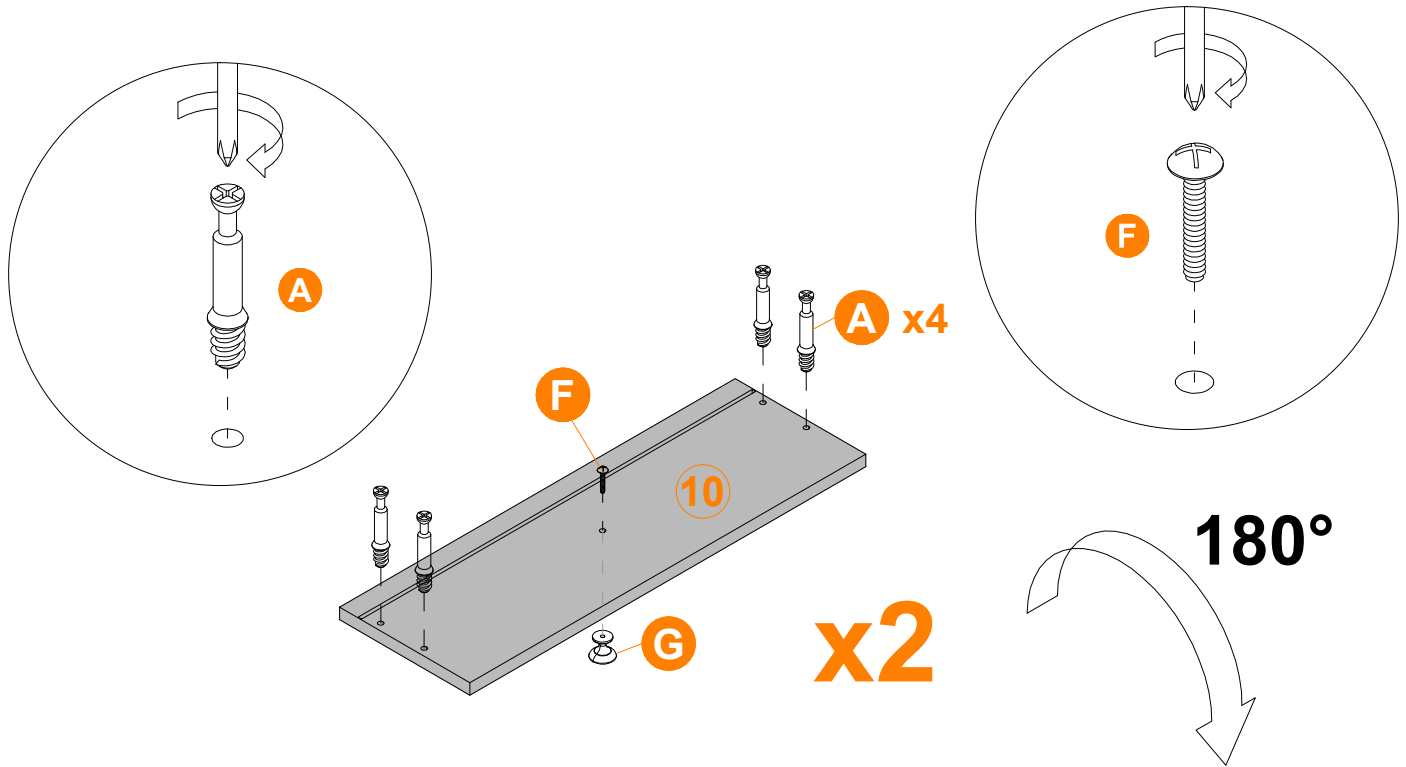

90°

12

B x 3
Ø15 x 9mm

D x 5
Ø6 x 30mm

J x 4
M5 x 60mm

K x 2
M4 x 12mm

N x 2
Ø10mm

Q x 4
Ø20mm

R x 1
M4mm

13

14

B x 8
Ø15 x 9mm

D x 8
Ø6 x 30mm

15

16

17

18

19

E x 4
M4 x 10mm

I. Pull out the rail from the cabinet frame

II. Put the drawer in and align the groove of the drawer with the rail

III. Align the hole circled in Figure IV with the hole of the drawer and screw the E to holes from the inside of the drawer