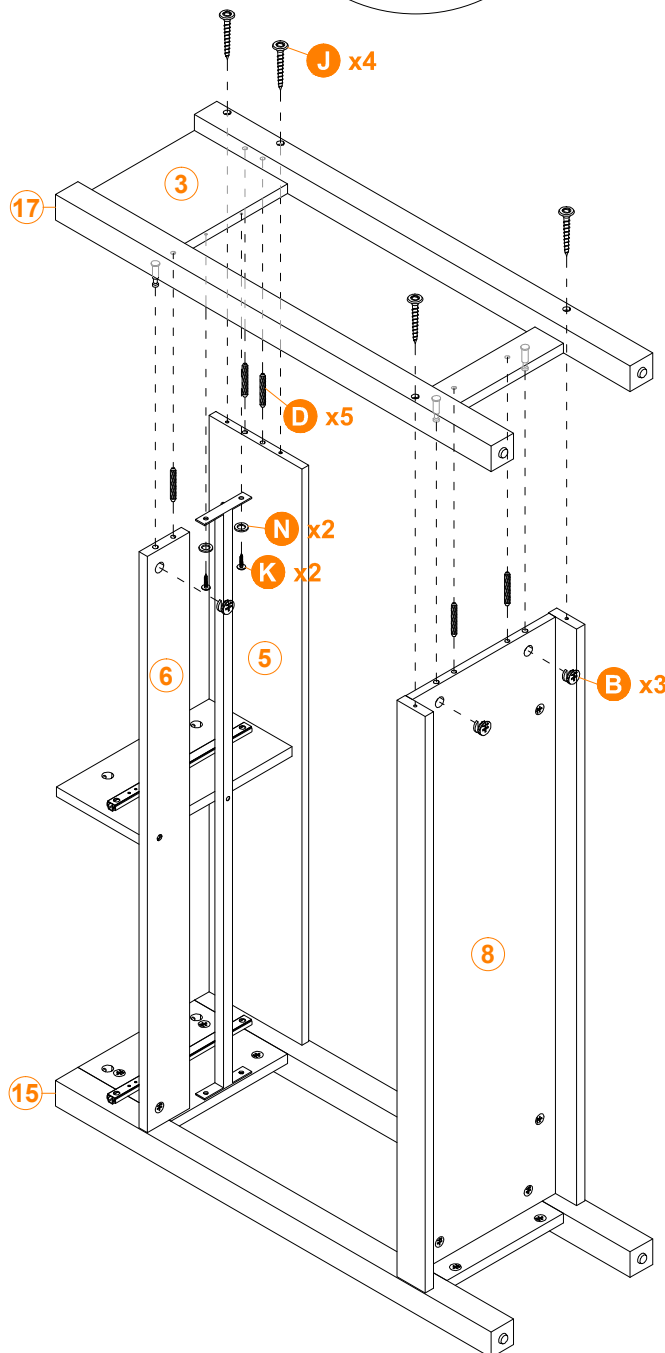

11

B x 3
Ø15 x 9mm

D x 5
Ø6 x 30mm

J x 4
M5 x 60mm

K x 2
M4 x 12mm

N x 2
Ø10mm

Q x 4
Ø20mm

R x 1
M4mm

90°

12

B x 3
Ø15 x 9mm

D x 5
Ø6 x 30mm

J x 4
M5 x 60mm

K x 2
M4 x 12mm

N x 2
Ø10mm

Q x 4
Ø20mm

R x 1
M4mm

13

14

B x 8
Ø15 x 9mm

D x 8
Ø6 x 30mm

15

16

17

18

19

E x 4
M4 x 10mm

I. Pull out the rail from the cabinet frame

II. Put the drawer in and align the groove of the drawer with the rail

III. Align the hole circled in Figure IV with the hole of the drawer and screw the E to holes from the inside of the drawer