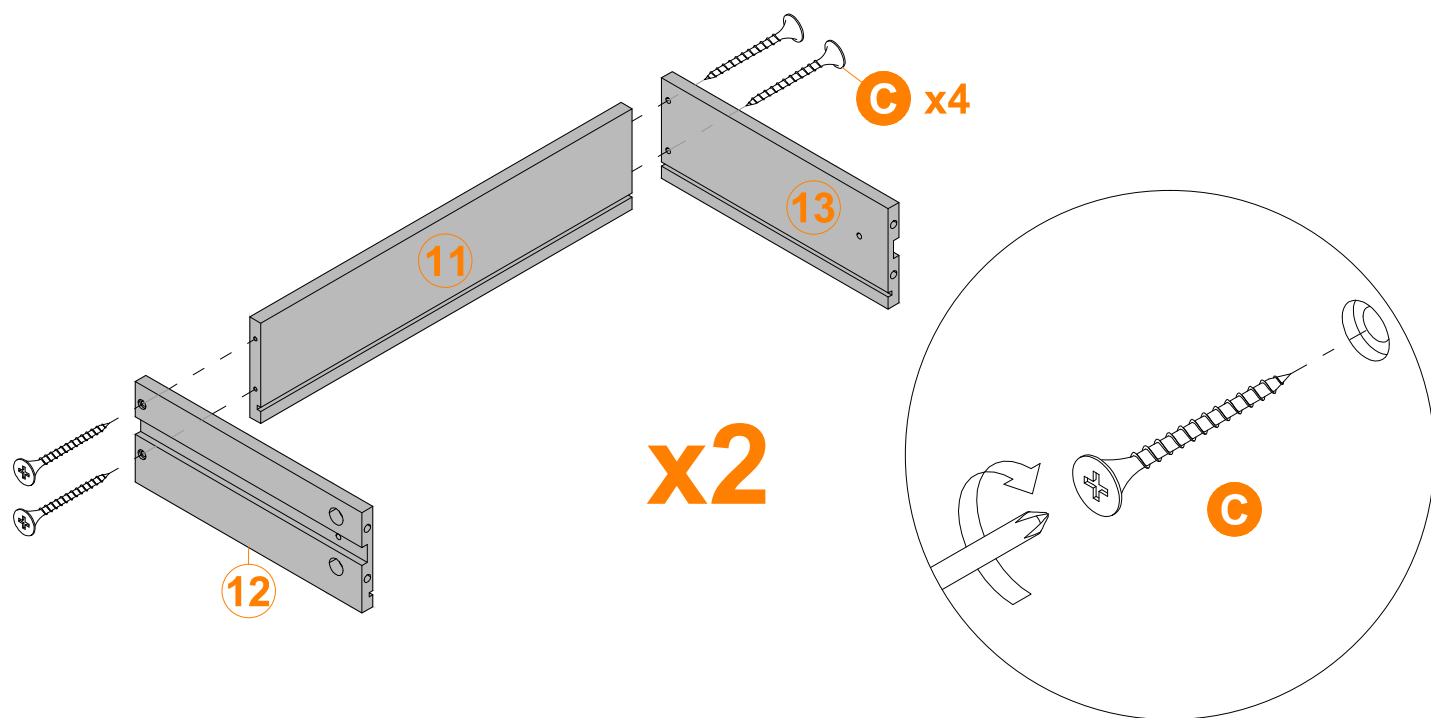

R x 1
M4mm

13

14

B x 8
Ø15 x 9mm

D x 8
Ø6 x 30mm

15

16

17

18

19

E x 4
M4 x 10mm

I. Pull out the rail from the cabinet frame

II. Put the drawer in and align the groove of the drawer with the rail

III. Align the hole circled in Figure IV with the hole of the drawer and screw the E to holes from the inside of the drawer