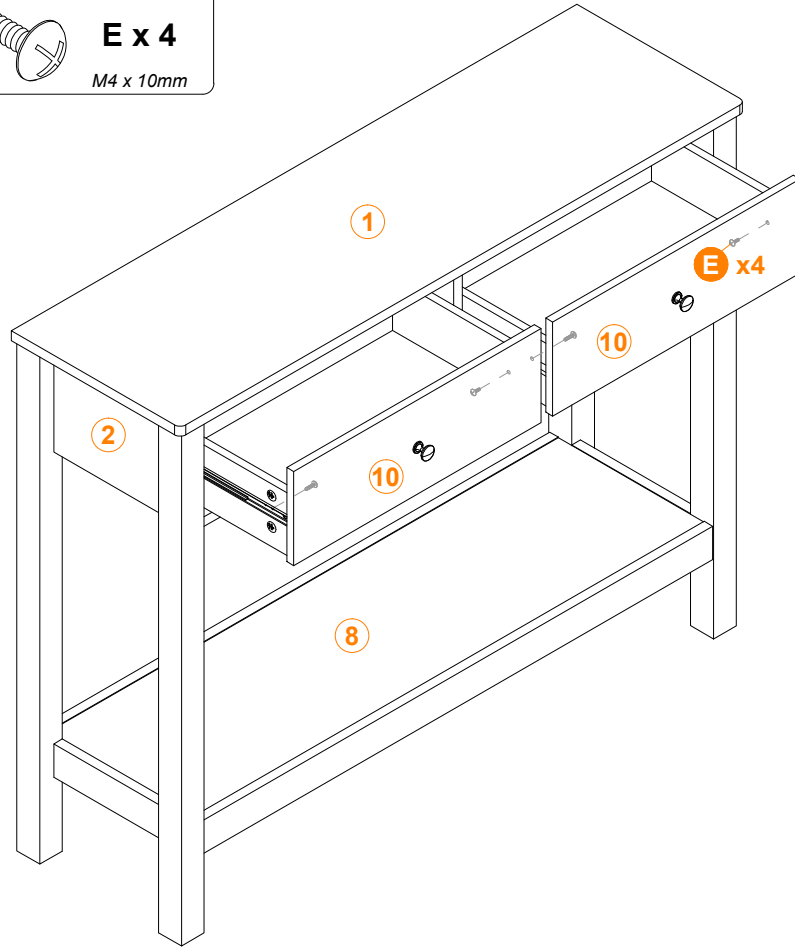

90°

12

B x 3
Ø15 x 9mm

D x 5
Ø6 x 30mm

J x 4
M5 x 60mm

K x 2
M4 x 12mm

N x 2
Ø10mm

Q x 4
Ø20mm

R x 1
M4mm

13

14

B x 8
Ø15 x 9mm

D x 8
Ø6 x 30mm

15

16

17

18

19

E x 4
M4 x 10mm

I. Pull out the rail from the cabinet frame

II. Put the drawer in and align the groove of the drawer with the rail

III. Align the hole circled in Figure IV with the hole of the drawer and screw the E to holes from the inside of the drawer