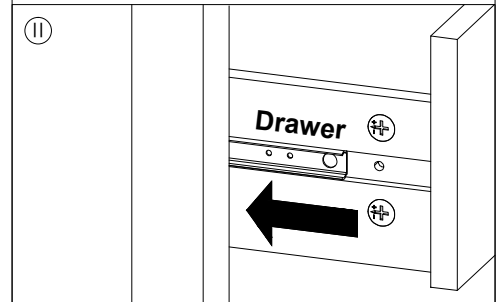

18

19

E x 4
M4 x 10mm

I. Pull out the rail from the cabinet frame

II. Put the drawer in and align the groove of the drawer with the rail

III. Align the hole circled in Figure IV with the hole of the drawer and screw the E to holes from the inside of the drawer