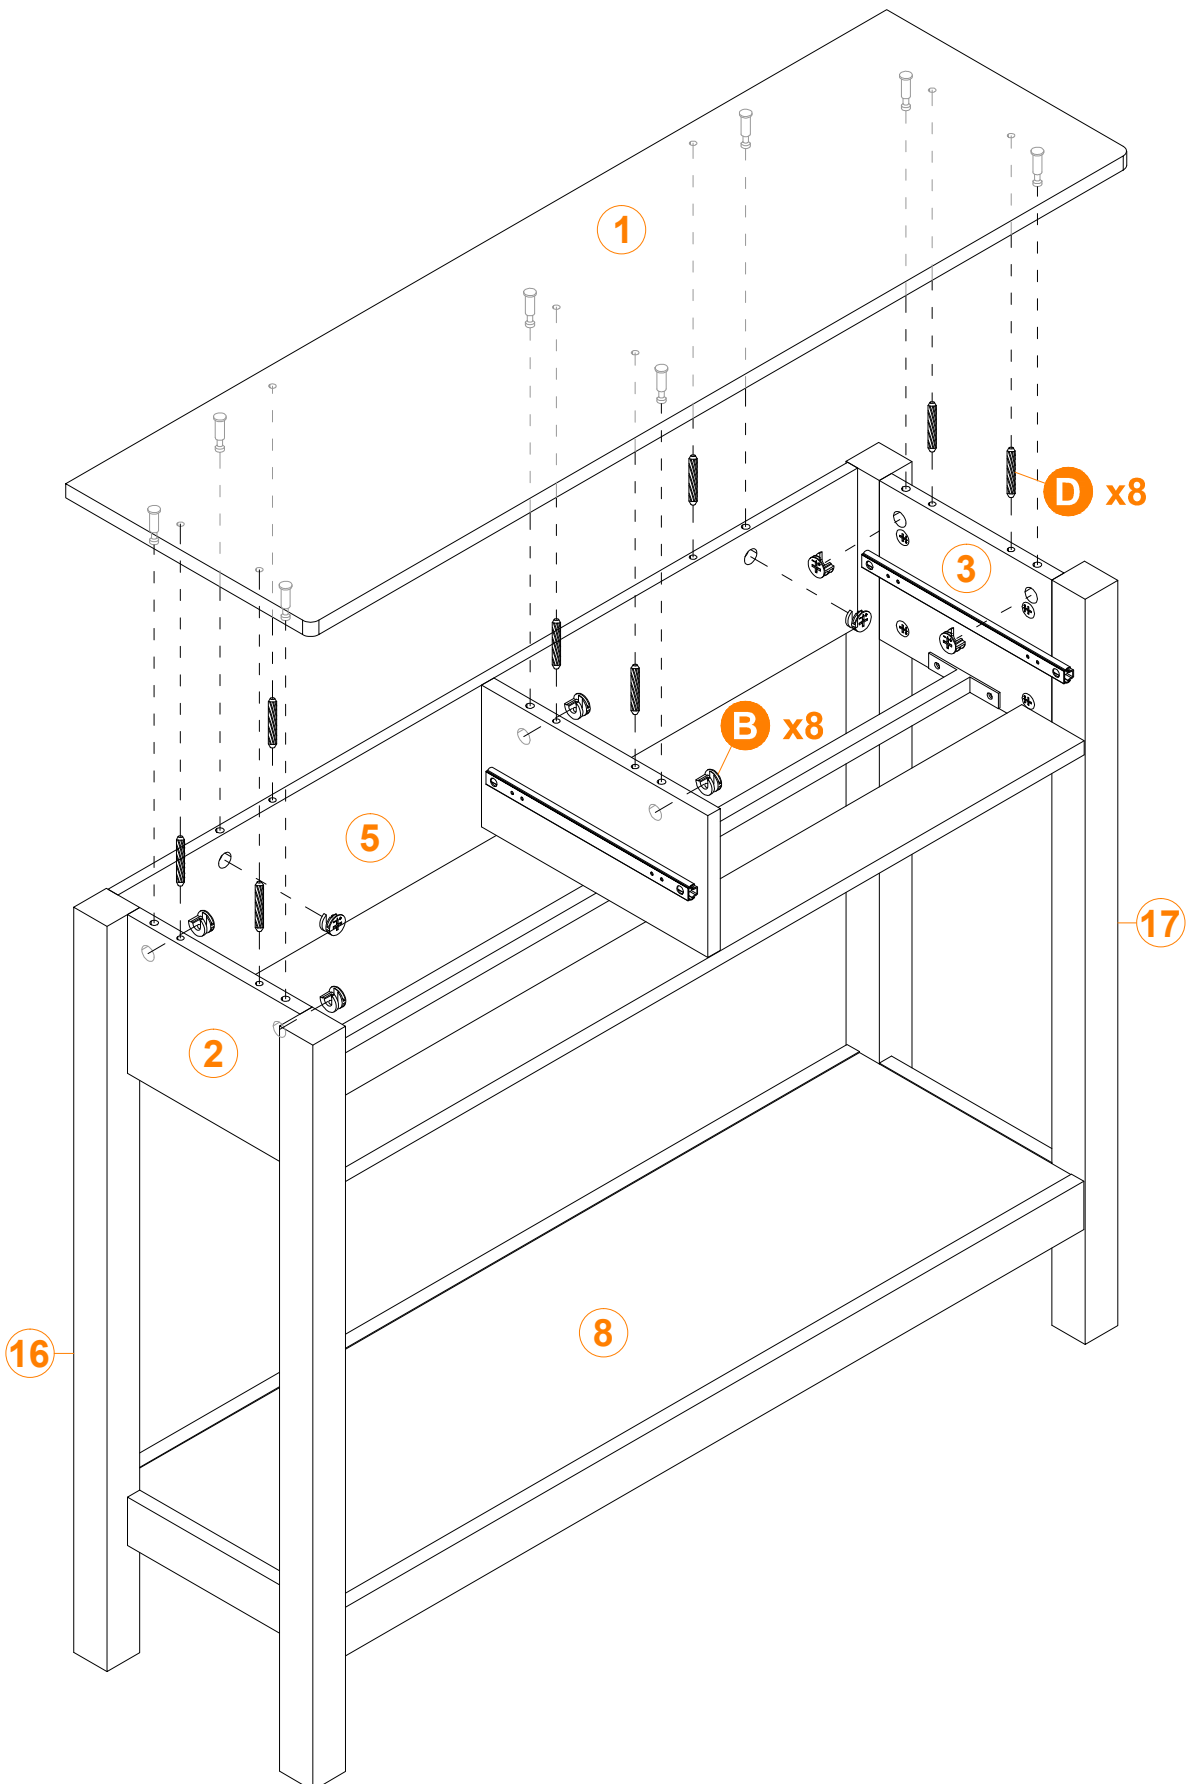

90°

12

B x 3
Ø15 x 9mm

D x 5
Ø6 x 30mm

J x 4
M5 x 60mm

K x 2
M4 x 12mm

N x 2
Ø10mm

Q x 4
Ø20mm

R x 1
M4mm

13

14

B x 8
Ø15 x 9mm

D x 8
Ø6 x 30mm

15

16

17

18

19

E x 4
M4 x 10mm

I. Pull out the rail from the cabinet frame

II. Put the drawer in and align the groove of the drawer with the rail

III. Align the hole circled in Figure IV with the hole of the drawer and screw the E to holes from the inside of the drawer