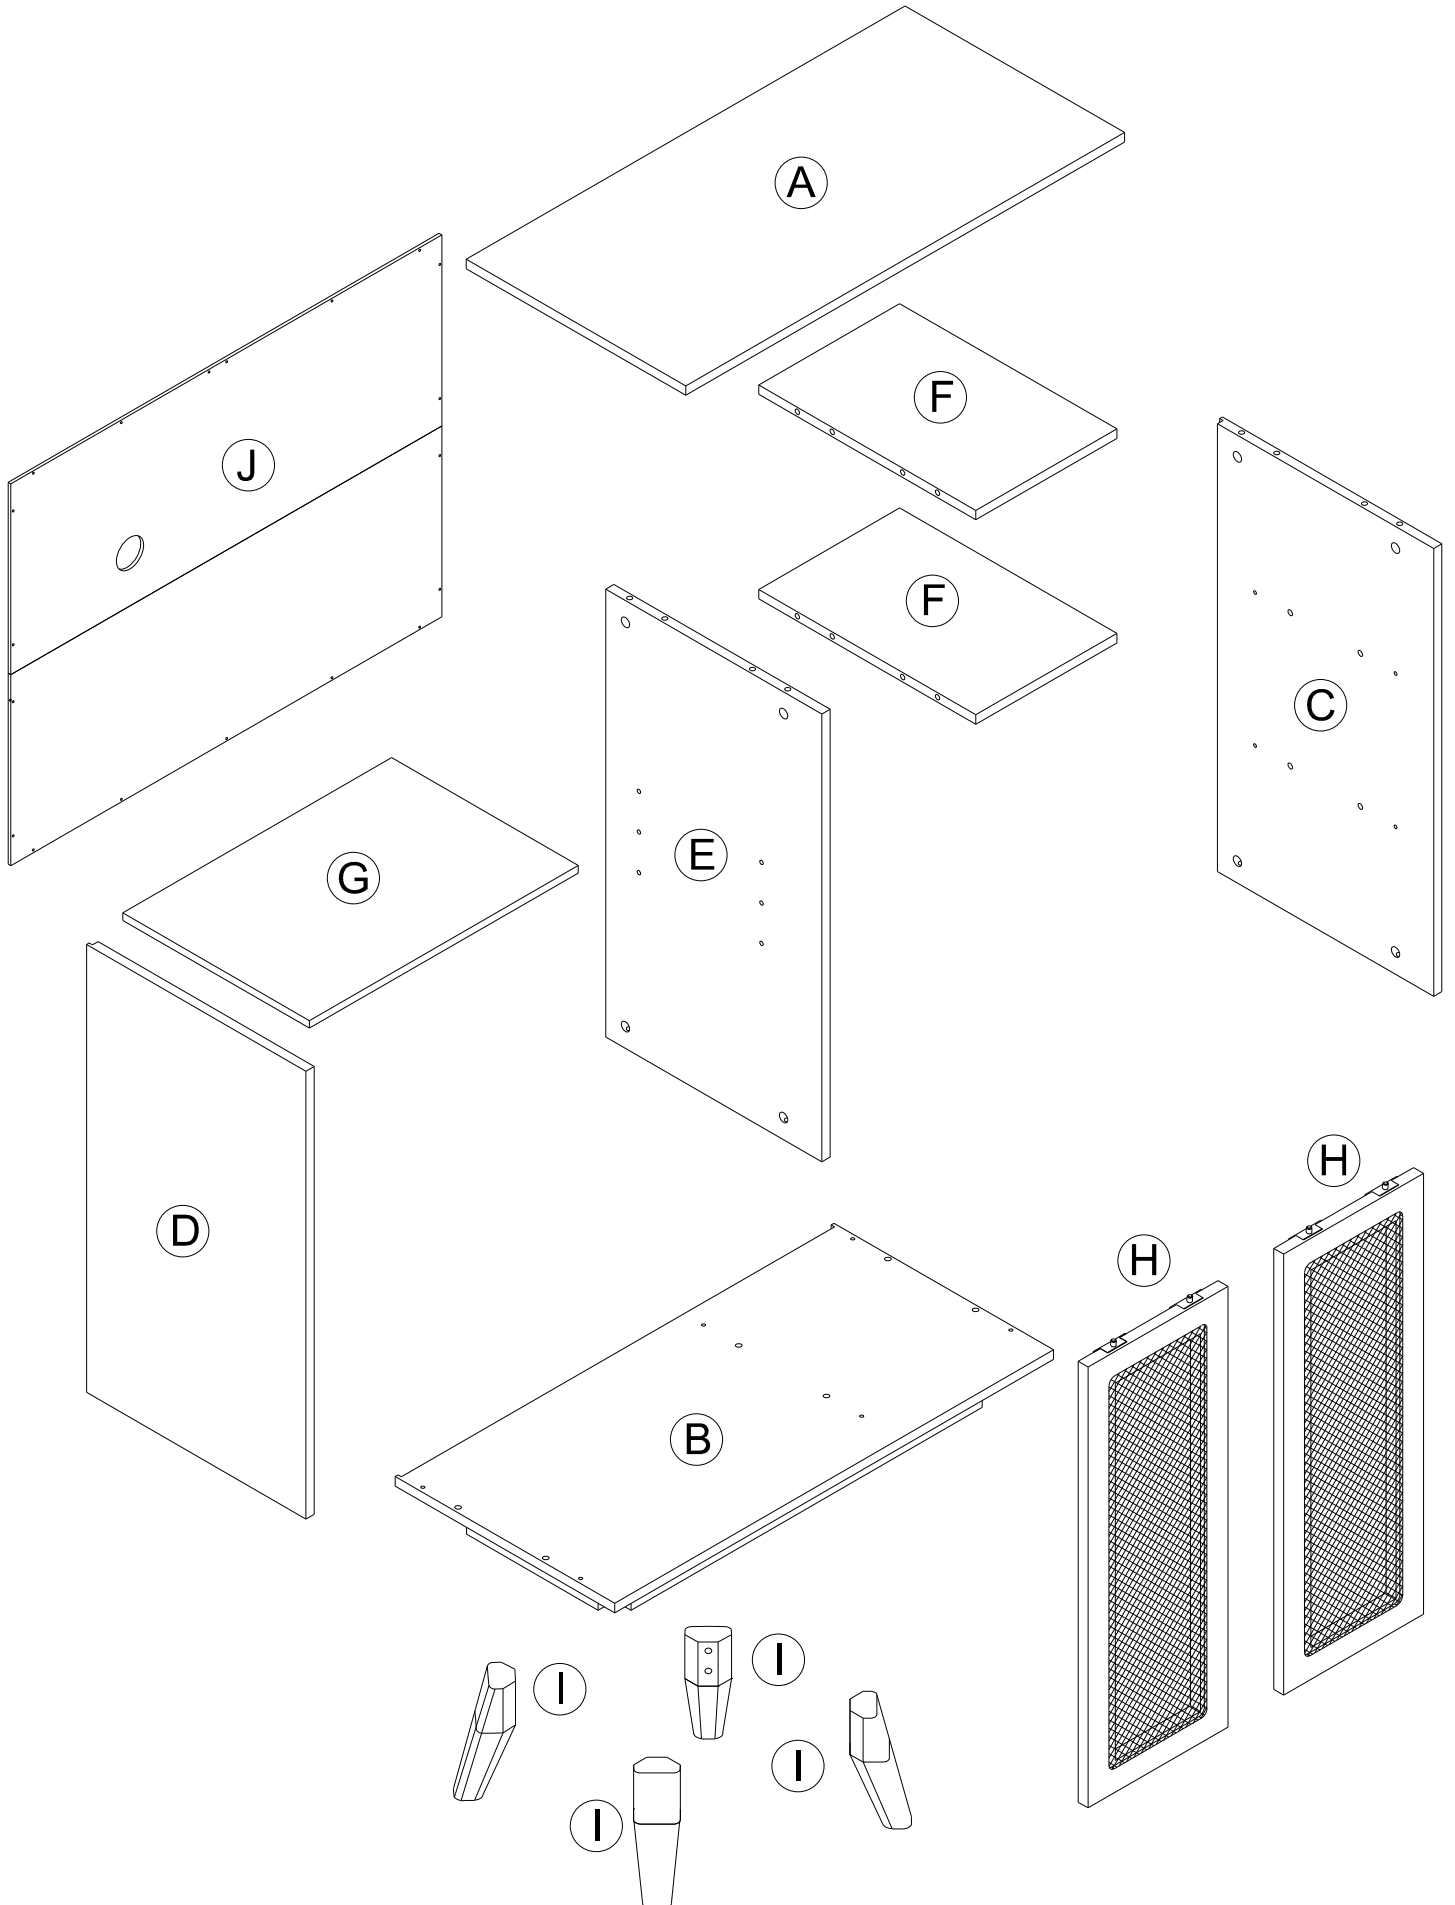

Recommended installers:2

Put a carpet on the floor
before unpacking

Estimate installation time:
30minutes

ASSEMBLY INSTRUCTIONS

PART LIST

Item no.	Reference Image	Qty	Item no.	Reference Image	Qty
Ⓐ		X1	Ⓕ		X2
Ⓑ		X1	Ⓖ		X1
Ⓒ		X1	Ⓖ		X2
Ⓓ		X1	Ⓖ		X4
Ⓔ		X1	Ⓖ		X1

ASSEMBLY INSTRUCTIONS

HARDWARE LIST

Item no.	Reference Image	Qty	Item no.	Reference Image	Qty
1	 Ø8*30mm	X20+2	6		X8
2		X20+2	7		X8
3		X20+2	8		X1
4	 Ø6.5*Ø3*15mm	X18+1	9		X4
5	 Ø1/4*1-3/4"	X8	10		X1

ASSEMBLY INSTRUCTIONS

1pcs

B

2pcs

C

Ø8*3/4"

1pcs

D

Ø8*1-1/2"