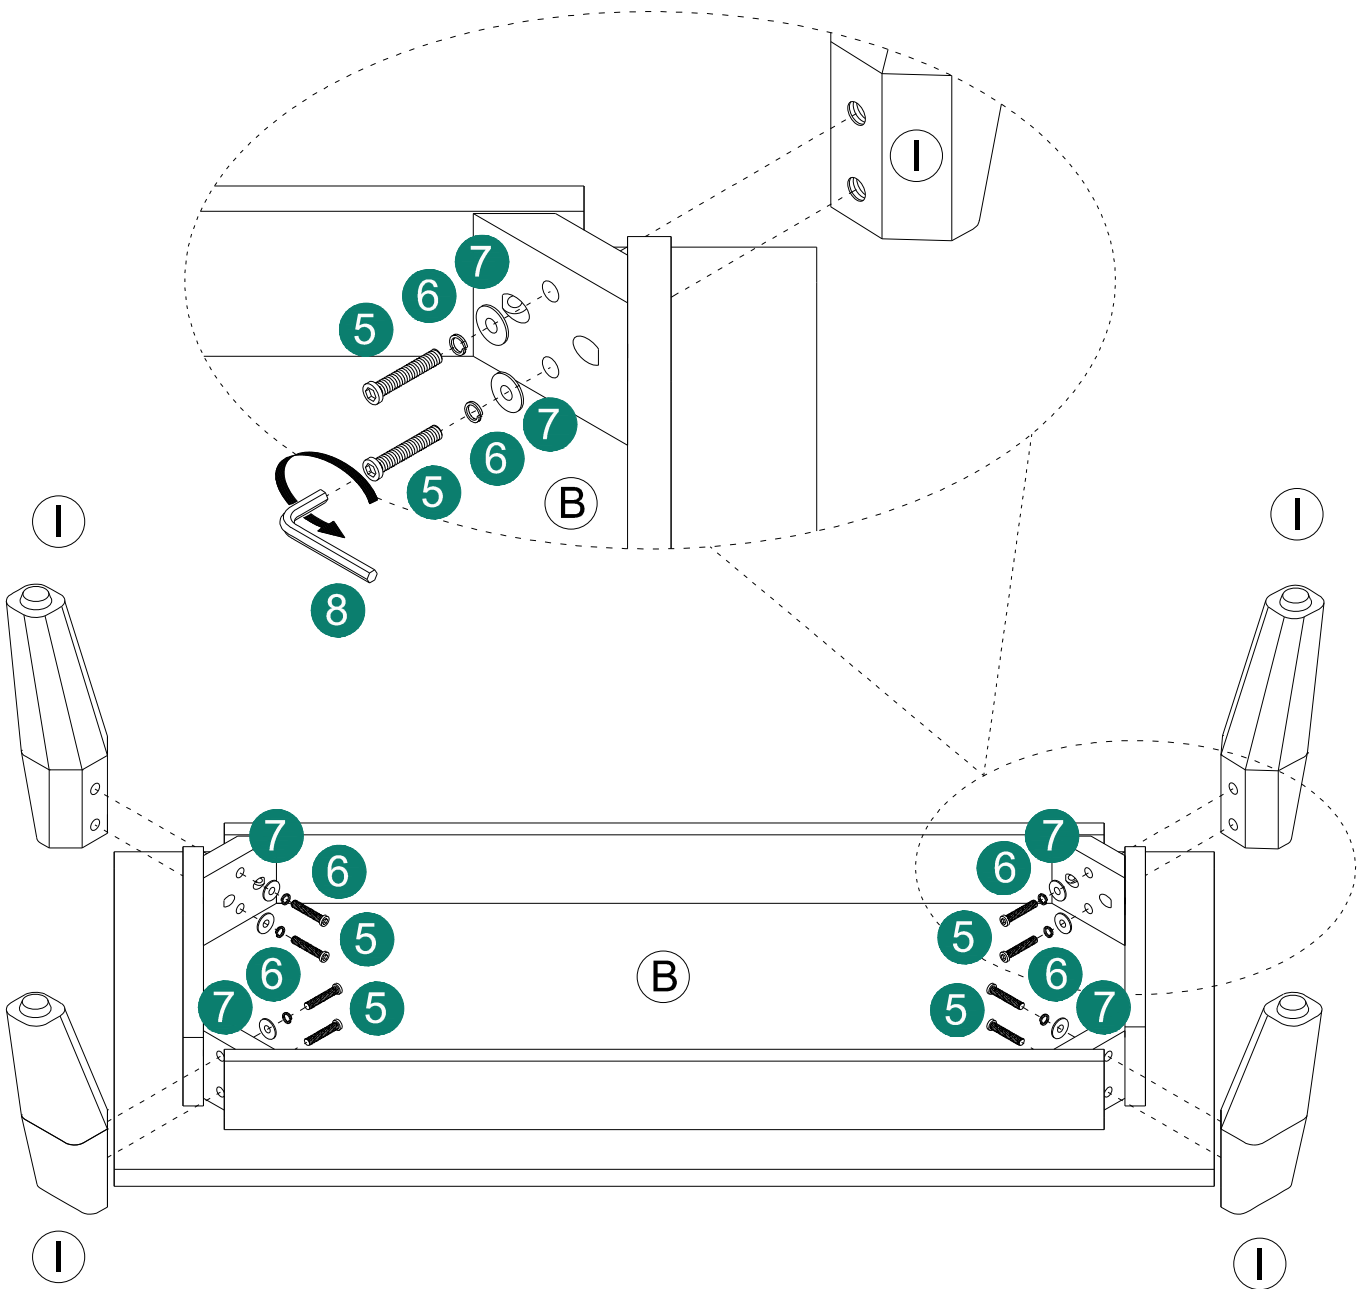

Recommended installers:2

Put a carpet on the floor
before unpacking

Estimate installation time:
30minutes

ASSEMBLY INSTRUCTIONS

PART LIST

Item no.	Reference Image	Qty	Item no.	Reference Image	Qty
Ⓐ		X1	Ⓕ		X2
Ⓑ		X1	Ⓖ		X1
Ⓒ		X1	Ⓖ		X2
Ⓓ		X1	Ⓖ		X4
Ⓔ		X1	Ⓖ		X1

ASSEMBLY INSTRUCTIONS

HARDWARE LIST

Item no.	Reference Image	Qty	Item no.	Reference Image	Qty
1	 Ø8*30mm	X20+2	6		X8
2		X20+2	7		X8
3		X20+2	8		X1
4	 Ø6.5*Ø3*15mm	X18+1	9		X4
5	 Ø1/4*1-3/4"	X8	10		X1

ASSEMBLY INSTRUCTIONS

ASSEMBLY INSTRUCTIONS

1

ASSEMBLY INSTRUCTIONS

2

A 1pc

B 1pc

1 12pcs

2 12pcs

1pcs

B

2pcs

C

Ø8*3/4"

1pcs

D

Ø8*1-1/2"