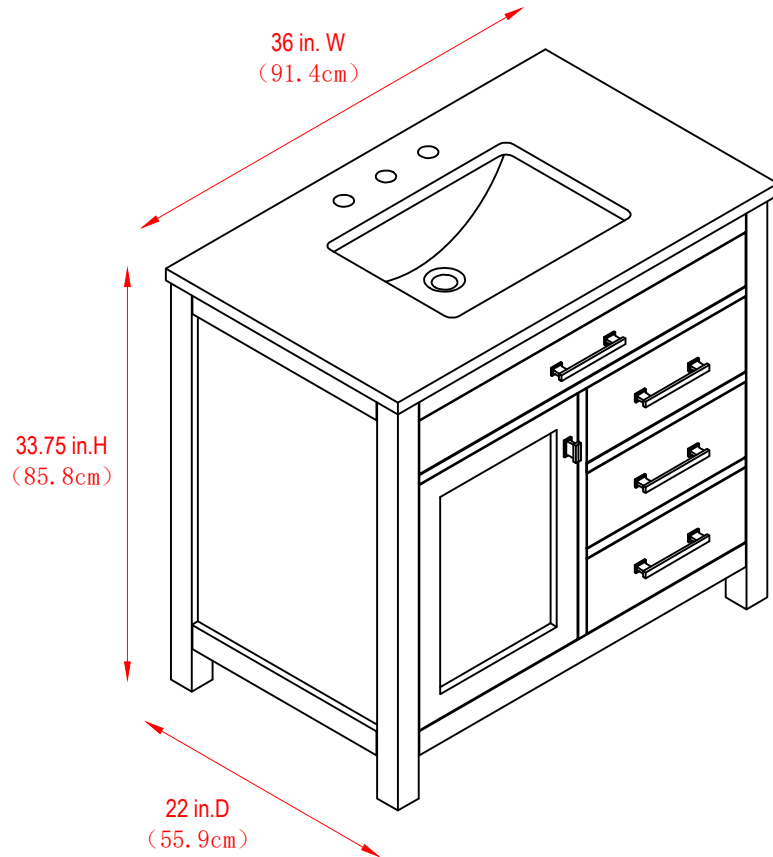

36" Bathroom Vanity

36 in. W x 22 in.D x 33.75 in.H
(91.4cm x 55.9 cm x85.8 cm)

Top View

Back View