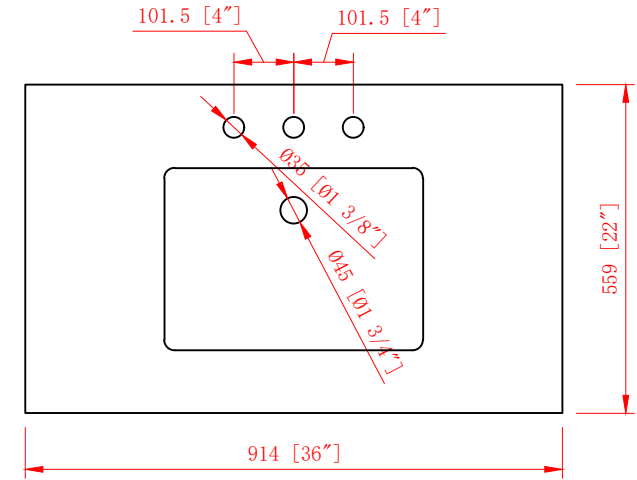

36" Bathroom Vanity

36 in. W x 22 in.D x 33.75 in.H
(91.4cm x 55.9 cm x85.8 cm)

Top View

Back View