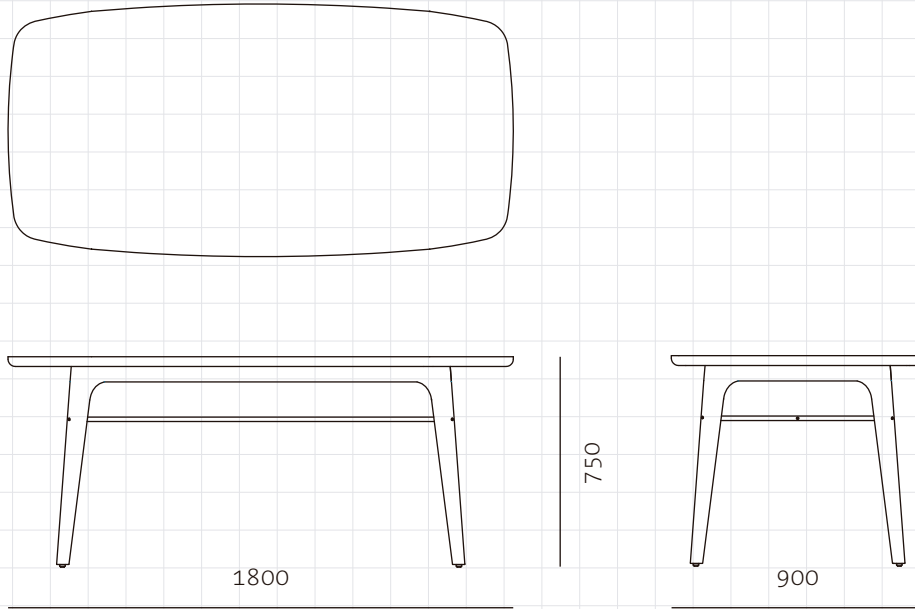

Utility Dining Table W1800

CODE

UT-T410-1800

DIMENSIONS

W1800 x D900 x H750mm

NET WEIGHT

52.0 kg

ENVIRONMENT

Indoor

MATERIALS

Solid wood legs, Steel hairline aged gold, Wood veneer top

*Please refer to website or contact your local representative for complete material swatches.

SHIPPING

Package	Knock Down		
Package Qty	1 pcs/2box		
Packaging	Measurement (mm)	Volume (cbm)	Gross Weight (kg)
FCL	W1880 x D980 x H165	0.30	52.85
	W215 x D265 x H765	0.04	8.02
LCL/AIR	W1900 x D1000 x H260	0.49	74.93
	W215 x D265 x H765	0.04	8.68