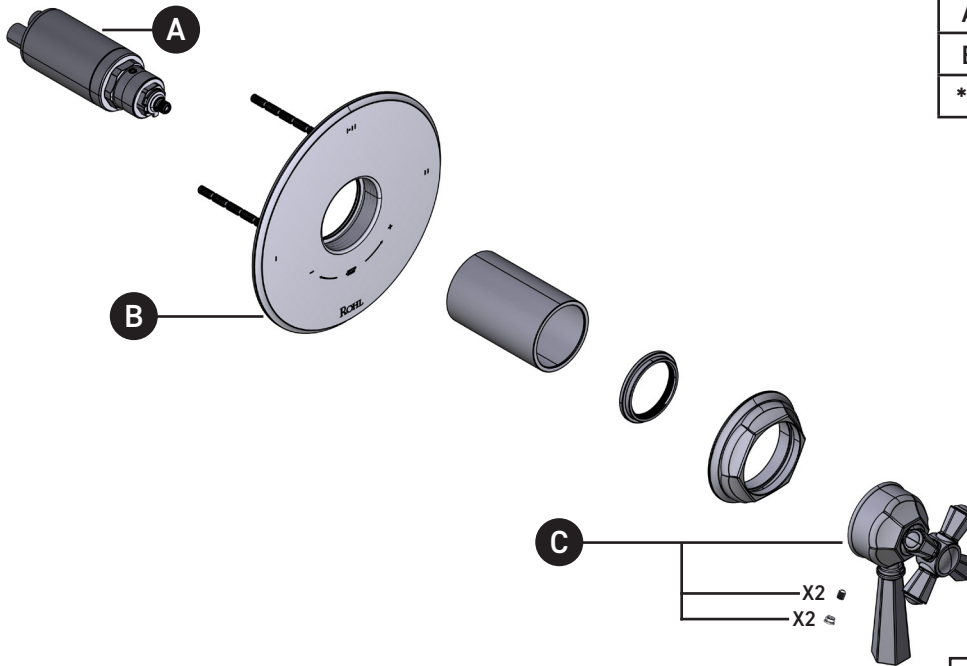

## ILLUSTRATED PARTS

**ORDER BY PART NUMBER**

### TTN23W1

Transitional 2-Way Type T/P  
Coaxial Valve

ID	Kit Number	Finish
A	S0-924	N/A
B	S5-948	N/A
*C	S206534	See below

**\*Finish Determined by Suffix**

Finish	Description
AG	Antique Gold
APC	Polished Chrome
IB	Italian Brass
MB	Matte Black
PN	Polished Nickel
STN	Satin Nickel
SUB	Satin Unlacquered Brass
TCB	Tuscan Brass