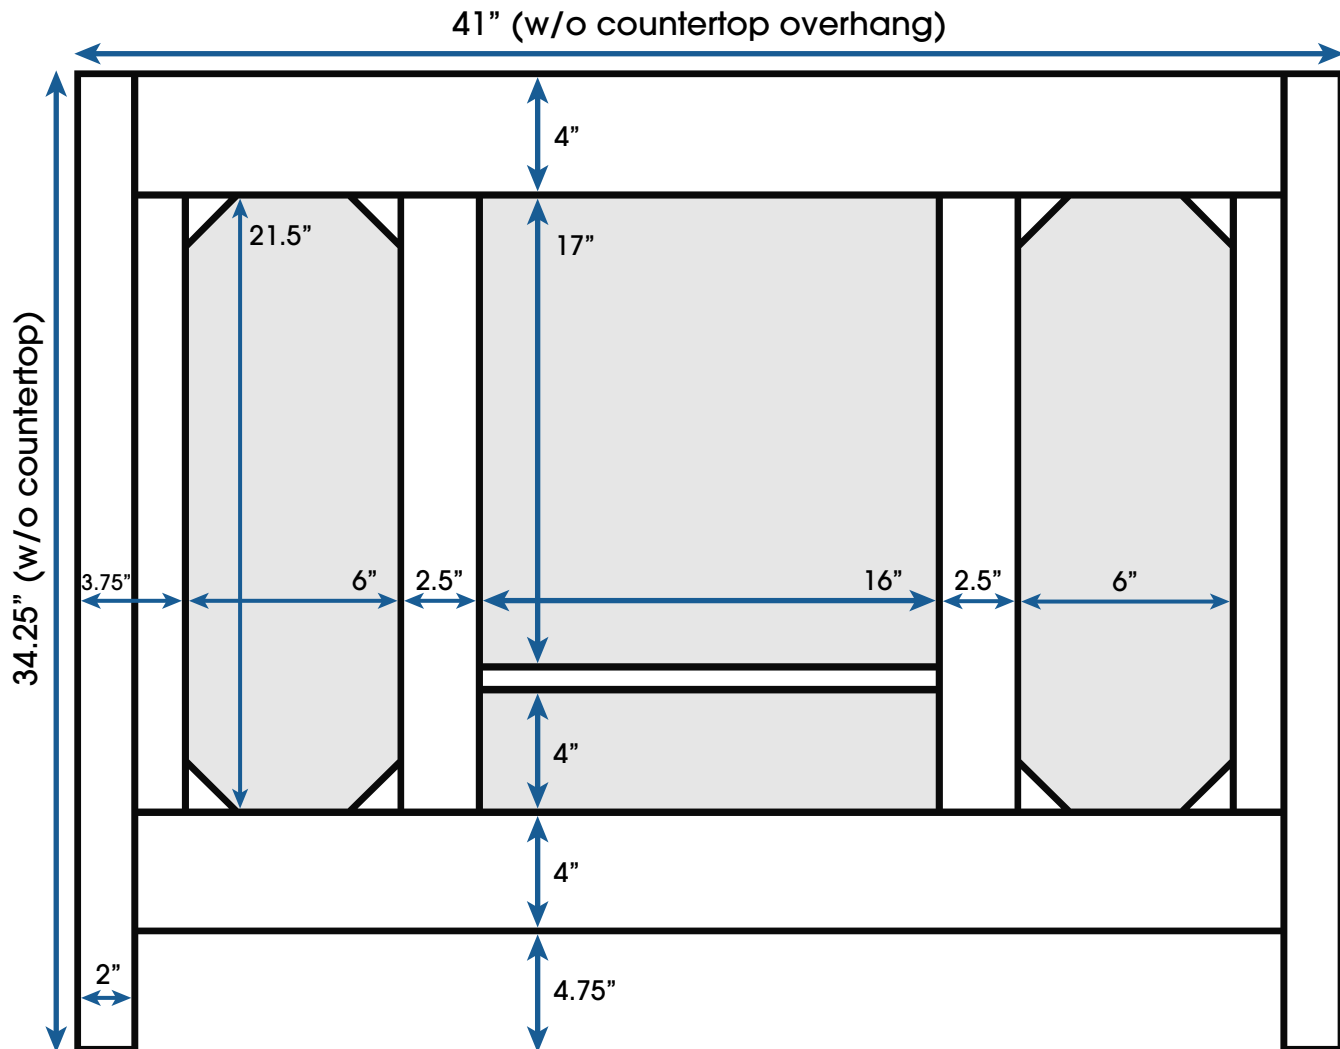

# *Horizon 42-inch Bath Vanity* (Back View)

**All measurements are approximate and rounded to the nearest quarter inch  
Please allow for a slight margin of error**