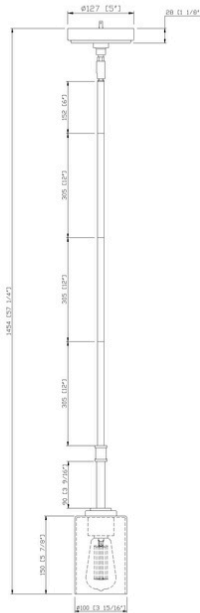

3110-BK

Wexton

Fixture Attributes

Category: Interior Pendant

Finish: Matte Black

Body: Steel / Glass

Shade Finish: Clear Bubble

Overall Size: 5"x5"x57.25"

Rod/Chain Length: 3x12"+1x6"

Max. Height from Ceiling: 57.25"

Min. Height from Ceiling: 11"

Weight of fixture: 3.30 LBS

Certifications/Qualifications: UL / cUL

Smart SkyPlug Compatible: N/A

Warranty: www.skyplug.com/warranty

Number of bulbs: 1

Max Wattage/Range: 60W

Voltage: 120

Socket Type: Ceramic

Mounting / Installations

 Plug-in Mounting System

Lead Wire Length: 98"

Wire Type: SPT-1 105°C