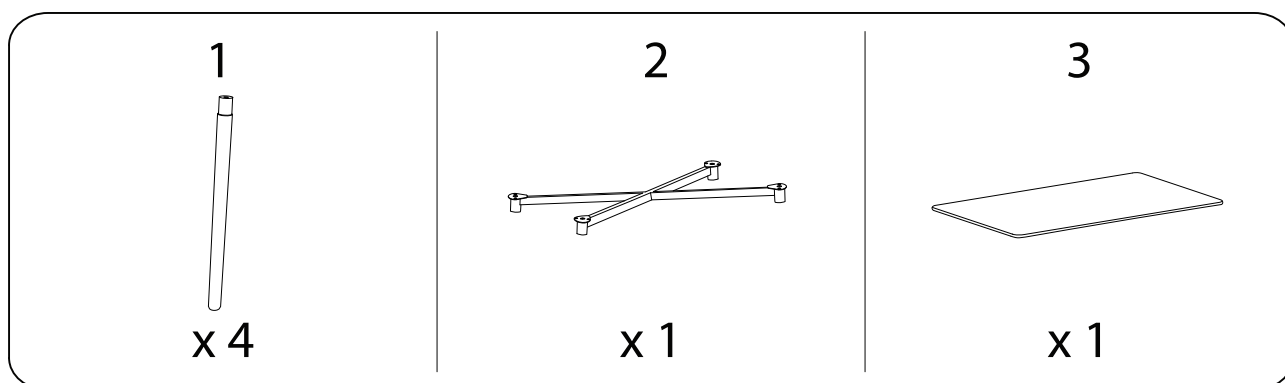

Diagram illustrating assembly instructions and safety warnings:

- Top Section:** Shows an Allen key icon and a crossed-out power drill icon, indicating that a power drill should not be used. A warning triangle with an exclamation mark is positioned to the right. Below this is a clock icon and the text "20'", indicating a 20-minute assembly time.
- Bottom Section:** Shows a diagram of a block being placed on a surface and a diagram of a block being lifted, both with a diagonal line through them, indicating that the table should be placed on a soft surface and not lifted. A warning triangle with an exclamation mark is positioned to the right. Below this is a person icon and the number "2", indicating that two people are required for assembly.

E 

E 

1 x 4

E 

E 

A

x 4

B