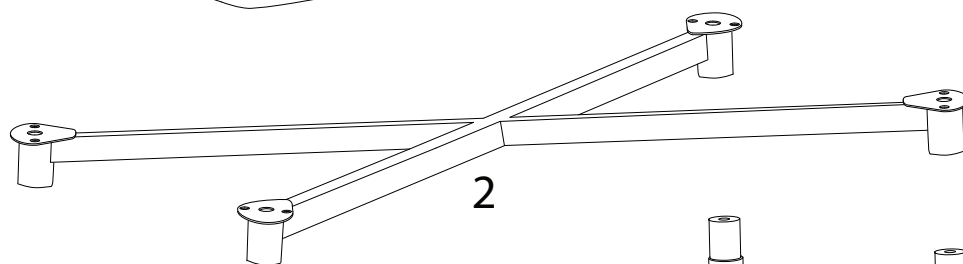

Diagram illustrating assembly instructions and safety warnings:

- Top Section:** Shows an Allen key icon and a crossed-out power drill icon, indicating that a power drill should not be used. A warning triangle with an exclamation mark is positioned to the right. Below this is a clock icon and the text "20'", indicating a 20-minute assembly time.
- Bottom Section:** Shows a diagram of a block being placed on a surface and a diagram of a block being lifted, both with a diagonal line through them, indicating that the table should be placed on a soft surface and not lifted. A warning triangle with an exclamation mark is positioned to the right. Below this is a person icon and the number "2", indicating that two people are required for assembly.

E 

E 

1 x 4

E 

E 

A

x 4

B