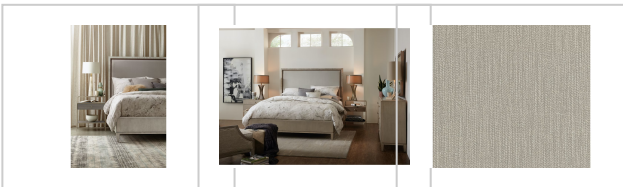

HOOKER®

FURNITURE

Hooker Furniture Bedroom Elixir California King Upholstered Bed

Hooker Furniture
www.hookerfurniture.com

SKU: 5990-90860-MULTI

Width: 79.25" (201.3 cm)

Depth: 91.5" (232.4 cm)

Height: 68.25" (173.4 cm)

Weight: 189.58 lb (85.3 kg)

Volume: 25.8 cu ft (0.7 m³)

Carton Weight: 240.29 lb (108.1 kg)

Specifications: Distance from floor to bottom of headboard - 21 7/8

Distance from floor to bottom of footboard - 6

Distance from floor to bottom of side rail - 6

Distance from floor to top of side rail - 17 1/8

Opening for inside bed - 73 x 86

Floor to Top of Slat: (one setting only) - 9 1/8

Top of Slat to Top of Side Rail: 8 (one setting only)

Type: Beds, Panel/Wall Beds, Upholstered Beds

Category: Bedroom

Collection: Elixir

Color: Serene Gray Beige Walnut

Color Family: Grey

Material: Fabric

Number of Shelves: 0

Number of Drawers: 0

Number of Leaves: 0

Style: Modern-Contemporary

Bed Size: California King

Finish: Light Wood

Brand: Hooker Furniture

Product Description: Make your bedroom into a serene refuge with the Elixir California King Upholstered Bed that exudes a feeling of comfort and simplicity. The headboard is upholstered in a soft, neutral texture, with the border, footboard and rails finished in a gray-beige finish applied to lightly sand-blasted walnut veneer for an organic and textural look. Bed includes headboard, footboard and rails.