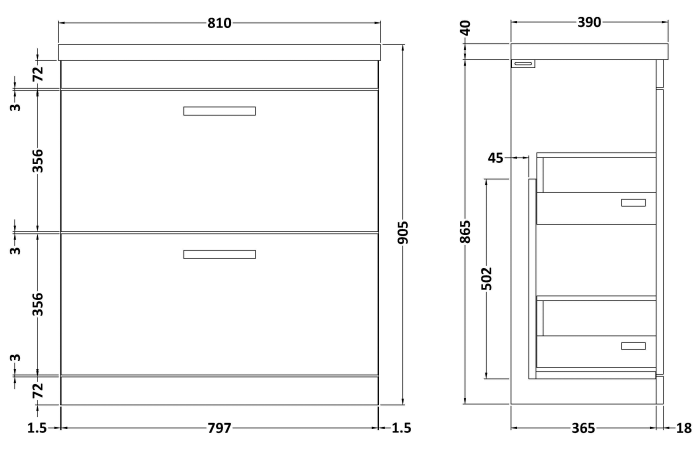

# CUSTOMER DATA SHEET

**DESCRIPTION:** 800 Fs 2-Drawer Vanity With Basin A

# CUSTOMER DATA SHEET - FURNITURE

**DESCRIPTION:** 800 Floor Standing 2-Drawer Basin Unit

PRODUCT DIMENSIONS			
Height (mm)	Width (mm)	Depth (mm)	Nett Wgt Kg
865	800	383	38

PACKAGING DIMENSIONS			
Height (mm)	Width (mm)	Depth (mm)	Gross Wgt Kg
885	820	405	38

PACKAGING DATA			
Box Colour	Brown Cardboard Box		
Box Qty	1	Label Colour	White Label
Label Size	100 x 50	Label Qty	2

OUTER BOX DIMENSIONS (If Applicable)			
Height (mm)	Width (mm)	Depth (mm)	Gross Wgt Kg

# CUSTOMER DATA SHEET - CERAMICS

**DESCRIPTION:** 800 Mid Edged Basin 1 Th

PRODUCT DIMENSIONS			
Height (mm)	Width (mm)	Depth (mm)	Nett Wgt Kg
180	810	390	15

PACKAGING DIMENSIONS			
Height (mm)	Width (mm)	Depth (mm)	Gross Wgt Kg
210	410	830	15