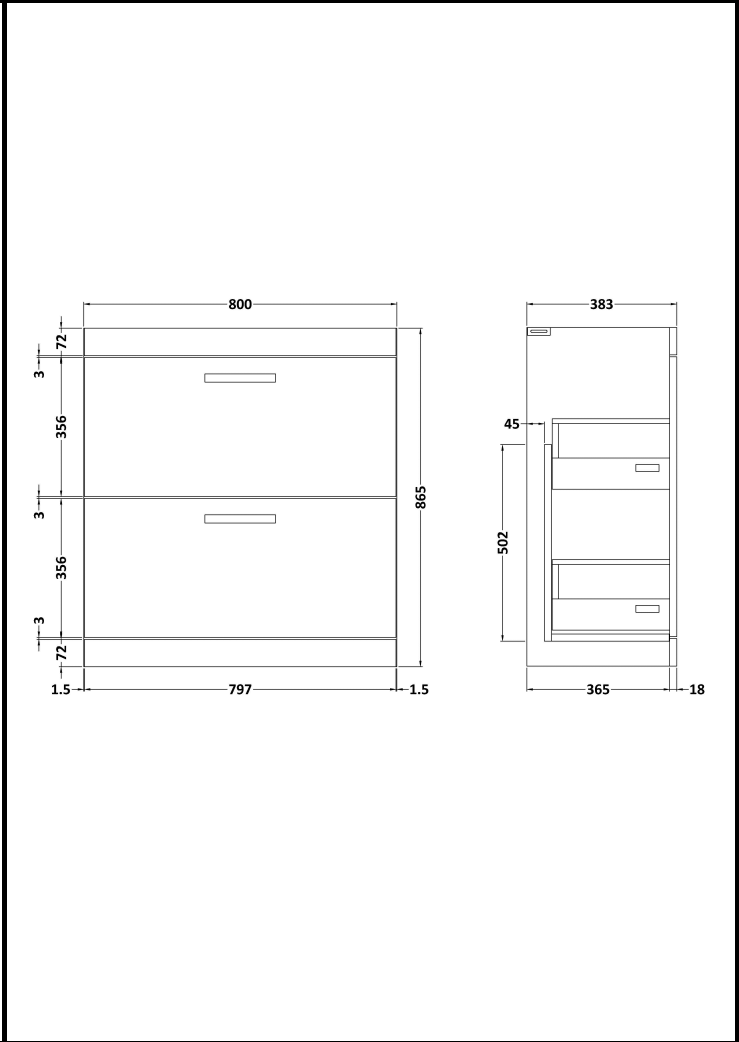

# CUSTOMER DATA SHEET

**DESCRIPTION:** 800 Fs 2-Drawer Vanity With Basin A

# CUSTOMER DATA SHEET - FURNITURE

**DESCRIPTION:** 800 Floor Standing 2-Drawer Basin Unit

PRODUCT DIMENSIONS			
Height (mm)	Width (mm)	Depth (mm)	Nett Wgt Kg
865	800	383	38

PACKAGING DIMENSIONS			
Height (mm)	Width (mm)	Depth (mm)	Gross Wgt Kg
885	820	405	38

PACKAGING DATA			
Box Colour	Brown Cardboard Box		
Box Qty	1	Label Colour	White Label
Label Size	100 x 50	Label Qty	2

OUTER BOX DIMENSIONS (If Applicable)			
Height (mm)	Width (mm)	Depth (mm)	Gross Wgt Kg

# CUSTOMER DATA SHEET - CERAMICS

**DESCRIPTION:** 800 Mid Edged Basin 1 Th

PRODUCT DIMENSIONS			
Height (mm)	Width (mm)	Depth (mm)	Nett Wgt Kg
180	810	390	15

PACKAGING DIMENSIONS			
Height (mm)	Width (mm)	Depth (mm)	Gross Wgt Kg
210	410	830	15