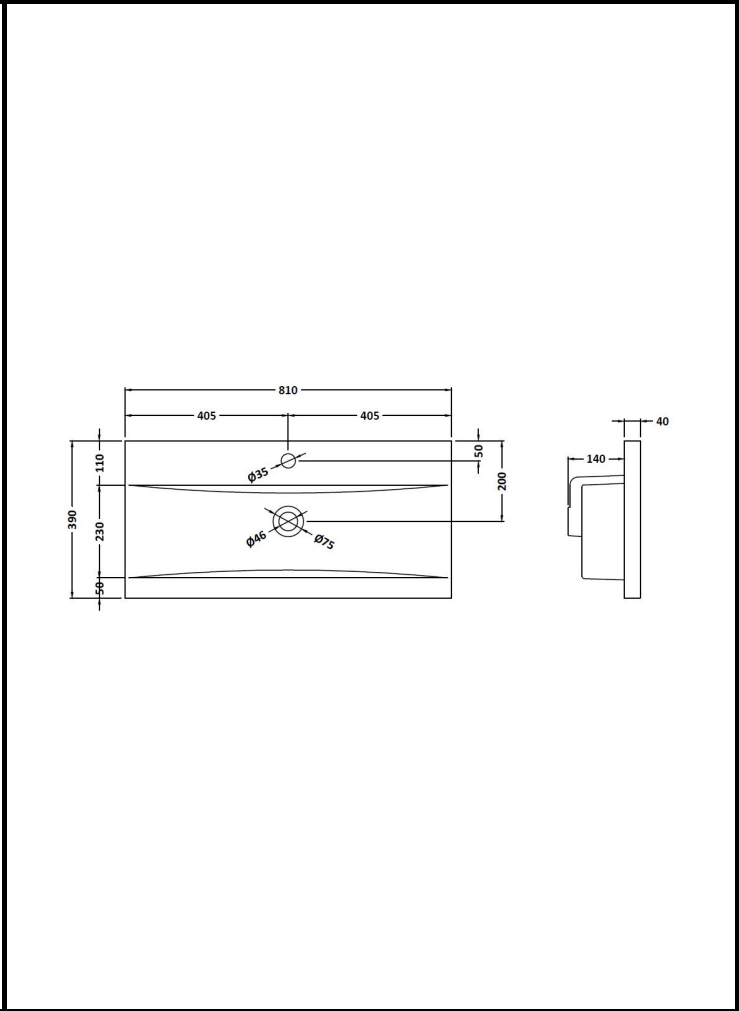

# CUSTOMER DATA SHEET - FURNITURE

**DESCRIPTION:** 800 Floor Standing 2-Drawer Basin Unit

PRODUCT DIMENSIONS			
Height (mm)	Width (mm)	Depth (mm)	Nett Wgt Kg
865	800	383	38

PACKAGING DIMENSIONS			
Height (mm)	Width (mm)	Depth (mm)	Gross Wgt Kg
885	820	405	38

PACKAGING DATA			
Box Colour	Brown Cardboard Box		
Box Qty	1	Label Colour	White Label
Label Size	100 x 50	Label Qty	2

OUTER BOX DIMENSIONS (If Applicable)			
Height (mm)	Width (mm)	Depth (mm)	Gross Wgt Kg

PRODUCT DETAILS	
Country of Origin	United Kingdom
Fitting Instruction	No
Constr' Method	Cam & Wood Dowel
Cabinet Finish	MFC Textured Woodgrain
Cab Thickness (mm)	18
Drawer Included	Yes
No of Shelves	0
Hinge Inc'	Not Applicable
Fixings Inc'	Yes
Handle Inc'	Yes, Supplied
Handle Type	Strap

# CUSTOMER DATA SHEET - CERAMICS

**DESCRIPTION:** 800 Mid Edged Basin 1 Th

PRODUCT DIMENSIONS			
Height (mm)	Width (mm)	Depth (mm)	Nett Wgt Kg
180	810	390	15

PACKAGING DIMENSIONS			
Height (mm)	Width (mm)	Depth (mm)	Gross Wgt Kg
210	410	830	15