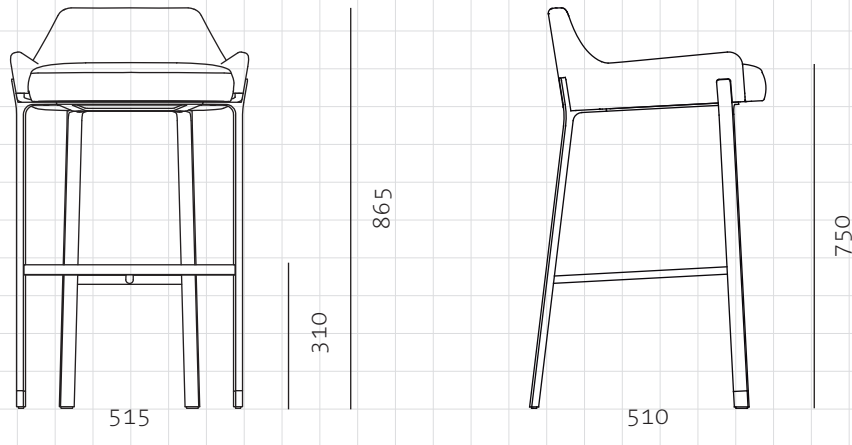

**Blink Bar Stool SH750**

**CODE**

BL-S610-750

**DIMENSIONS**

W515 x D510 x H865mm

**NET WEIGHT**

Seating height: 750mm

**ENVIRONMENT**

9.5 kg

**MATERIALS**

Indoor

Stainless steel hairline gold, steel black powder coat sand brust, upholstery

\*Please refer to website or contact your local representative for complete material swatches.

**SHIPPING**

<b>Package</b>	Assembled		
<b>Package Qty</b>	1 pcs/box		
<b>Packaging</b>	<b>Measurement (mm)</b>	<b>Volume (cbm)</b>	<b>Gross Weight (kg)</b>
<b>FCL</b>	W600 x D600 x H1000	0.36	15.90
<b>LCL/AIR</b>	W620 x D620 x H1095	0.42	20.37