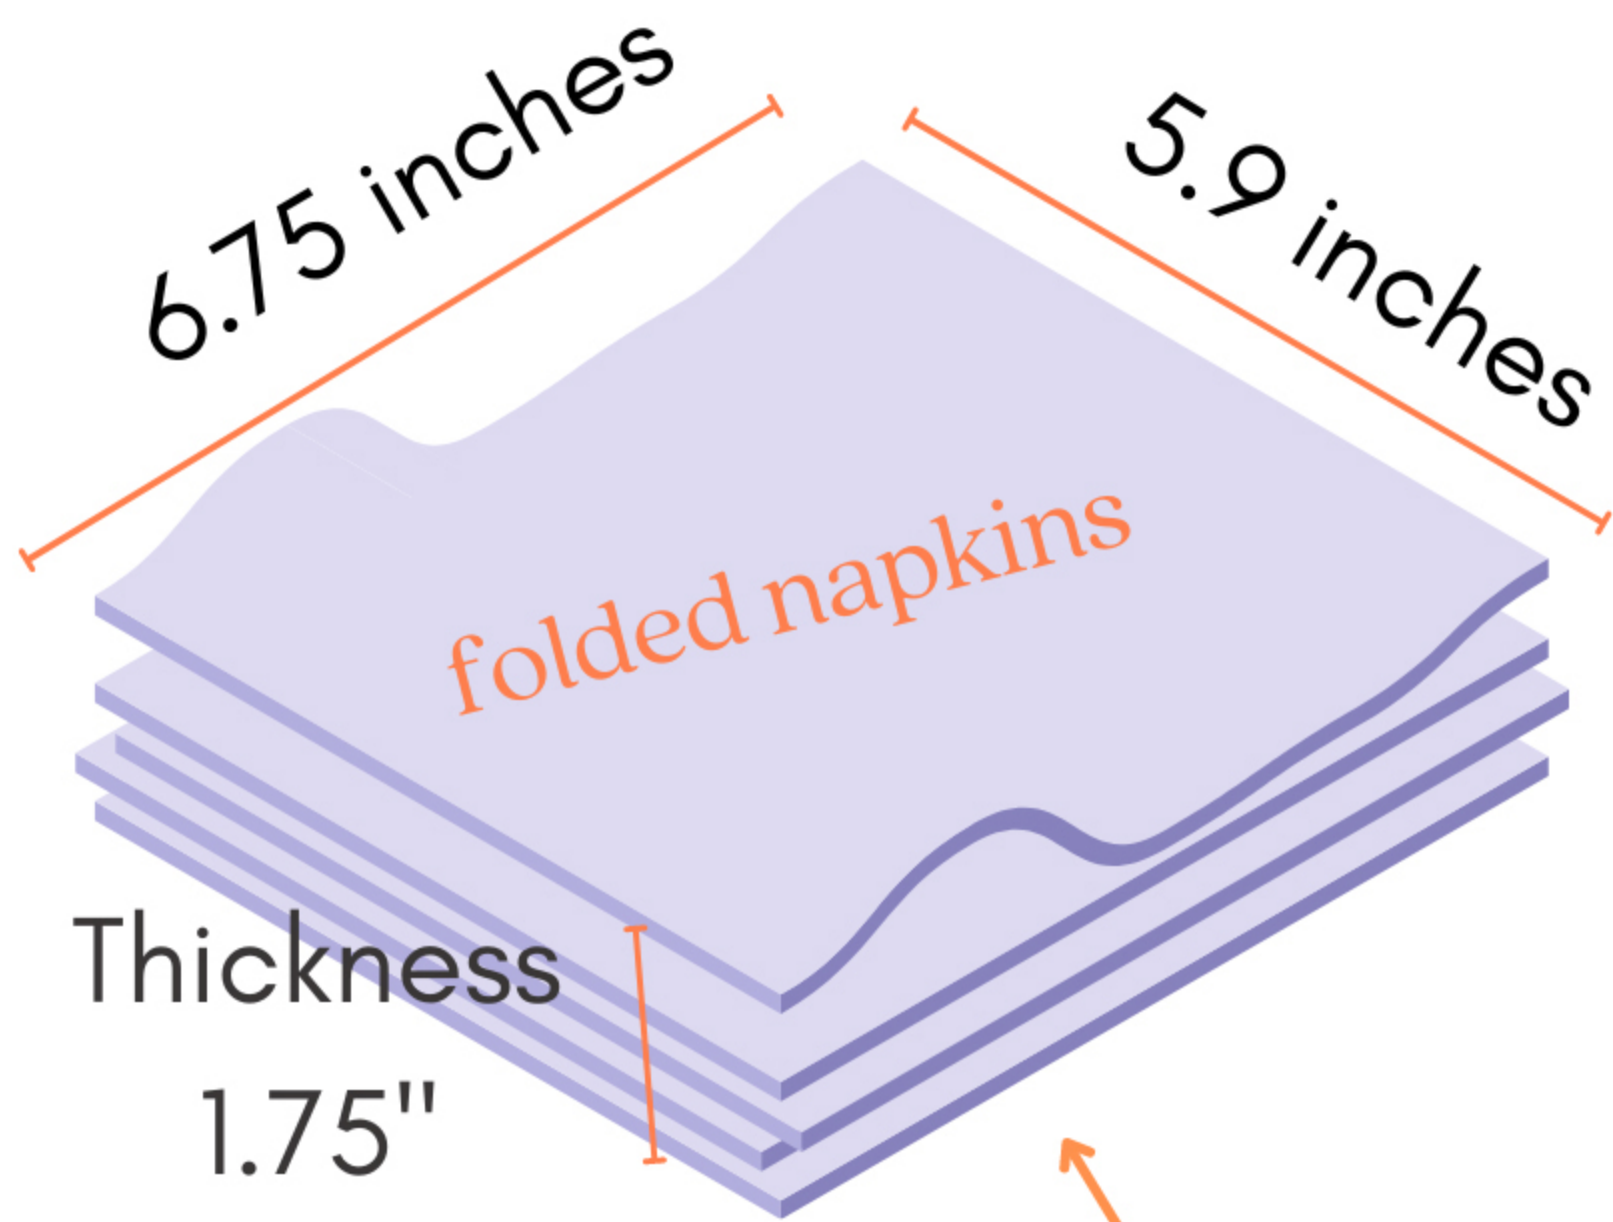

Dimensions

Holds napkin size: 6.75x5.9 inches

Sample picture lays KIRKLAND napkins

—JAR D3"—

JAR
H5"

mason jars x 2