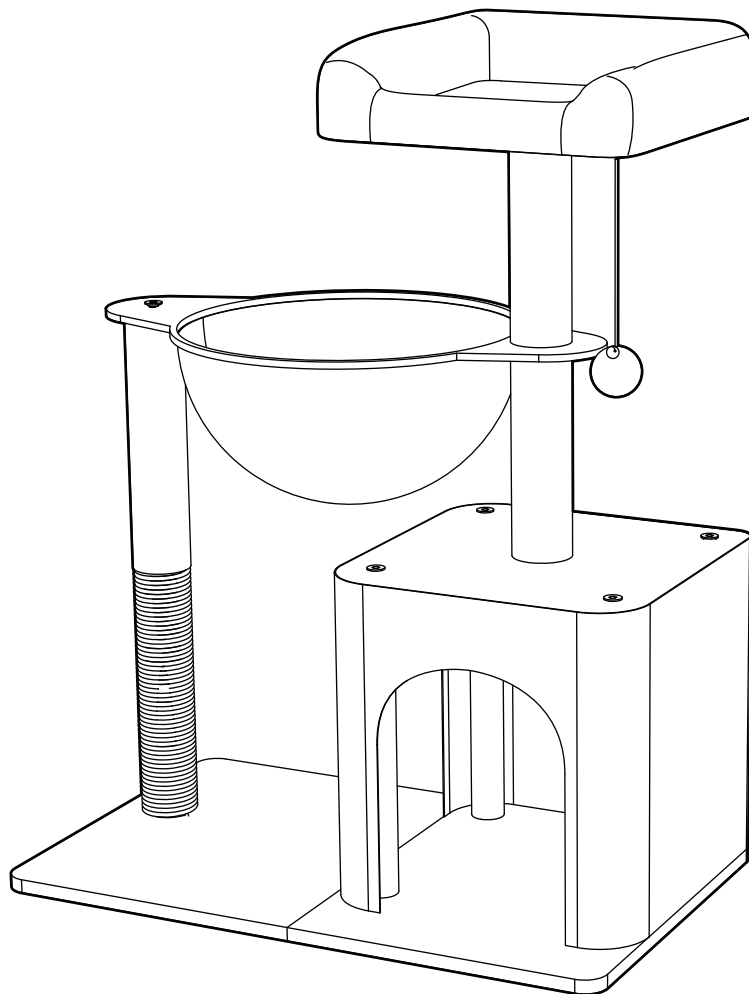

CAT TREE

AKXH002

ORIGINAL INSTRUCTION MANUAL

DEAR CUSTOMER,

Thank you for choosing our product. Please read this manual carefully before assembling or using the product, to avoid damage caused by improper use. If the product is passed on to third parties, this manual has to be passed on along with the product. For any question don't hesitate to contact us.

EXPLODED VIEW

PARTS LIST

<p>A</p>  <p>1×</p>	<p>B</p>  <p>1×</p>	<p>C</p>  <p>1×</p>
<p>D</p>  <p>1×</p>	<p>E</p>  <p>230MM</p> <p>1×</p>	<p>F</p>  <p>230MM</p> <p>1×</p>
<p>G</p>  <p>180MM</p> <p>1×</p>	<p>H</p>  <p>180MM</p> <p>1×</p>	<p>I</p>  <p>φ30×275MM</p> <p>4×</p>
<p>J</p>  <p>2×</p>	<p>K</p>  <p>1×</p>	<p>L</p>  <p>M8×40MM</p> <p>11×</p>
<p>M</p>  <p>M8×13MM</p> <p>4×</p>	<p>N</p>  <p>1×</p>	