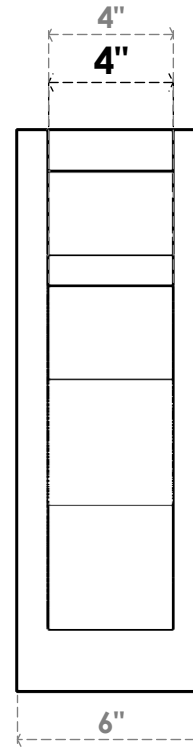

**ITEM NUMBER: OUTUROC040X060X18000X18000X040X020X040FST24RCPR**

4"W TOP X 6"W BACK X 18"D X 18"H X 4"T TOP X 2"T BACK TIMBERTHANE ROUGH CEDAR FUNSTON FAUX WOOD OPEN OUTLOOKER, SLAT TOP AND BLOCK BACK, 4"W CLOSED BRACE, PRIMED TAN

**SIDE PROFILE**

**FRONT PROFILE**

**ISOMETRIC**

GENERATED DATE : 07/06/2023

EKENA MILLWORK  
2300 WEST MAIN ST.  
CLARKSVILLE, TX 75426  
TOLL FREE: 866-607-0453  
WWW.EKENAMILLWORK.COM

**NOTES**

1. INSTALLATION TO BE COMPLETED IN ACCORDANCE WITH MANUFACTURER'S SPECIFICATIONS.
2. DRAWING MAY NOT BE TO SCALE
3. THIS DRAWING IS INTENDED FOR DESIGN AND PLANNING PURPOSES ONLY.
4. ALL INFORMATION CONTAINED HEREIN WAS CURRENT AT THE TIME OF DEVELOPMENT BUT MUST BE REVIEWED AND APPROVED BY THE PRODUCT MANUFACTURER TO BE CONSIDERED ACCURATE.
5. TIMBERTHANE ARCHITECTURAL PRODUCTS ARE MADE FROM HIGH DENSITY URETHANE AND COME FACTORY PRIMED