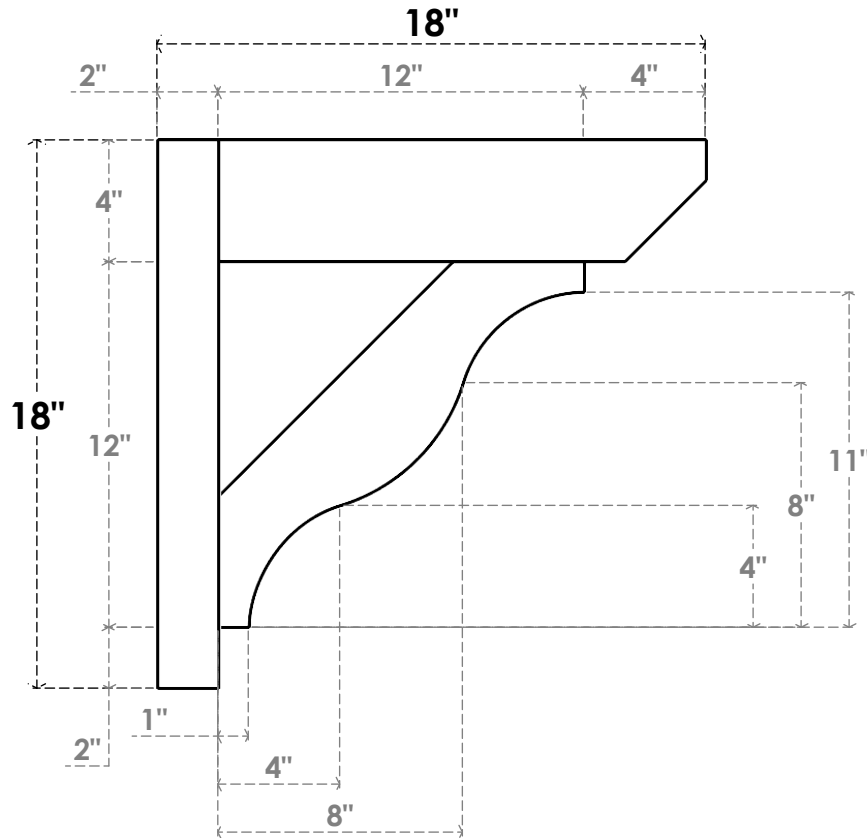

**ITEM NUMBER: OUTUROC040X060X18000X18000X040X020X040FST24RCPR**

4"W TOP X 6"W BACK X 18"D X 18"H X 4"T TOP X 2"T BACK TIMBERTHANE ROUGH CEDAR FUNSTON FAUX WOOD OPEN OUTLOOKER, SLAT TOP AND BLOCK BACK, 4"W CLOSED BRACE, PRIMED TAN

**SIDE PROFILE**

**FRONT PROFILE**

**ISOMETRIC**

GENERATED DATE : 07/06/2023

EKENA MILLWORK  
2300 WEST MAIN ST.  
CLARKSVILLE, TX 75426  
TOLL FREE: 866-607-0453  
WWW.EKENAMILLWORK.COM

**NOTES**

1. INSTALLATION TO BE COMPLETED IN ACCORDANCE WITH MANUFACTURER'S SPECIFICATIONS.
2. DRAWING MAY NOT BE TO SCALE
3. THIS DRAWING IS INTENDED FOR DESIGN AND PLANNING PURPOSES ONLY.
4. ALL INFORMATION CONTAINED HEREIN WAS CURRENT AT THE TIME OF DEVELOPMENT BUT MUST BE REVIEWED AND APPROVED BY THE PRODUCT MANUFACTURER TO BE CONSIDERED ACCURATE.
5. TIMBERTHANE ARCHITECTURAL PRODUCTS ARE MADE FROM HIGH DENSITY URETHANE AND COME FACTORY PRIMED