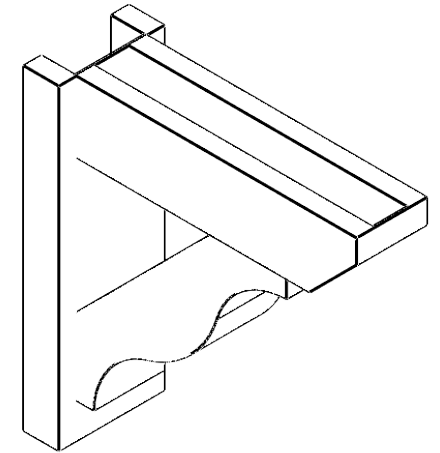

**ITEM NUMBER: OUTUROC040X060X18000X18000X040X020X040FST24RCPR**

4"W TOP X 6"W BACK X 18"D X 18"H X 4"T TOP X 2"T BACK TIMBERTHANE ROUGH CEDAR FUNSTON FAUX WOOD OPEN OUTLOOKER, SLAT TOP AND BLOCK BACK, 4"W CLOSED BRACE, PRIMED TAN

**SIDE PROFILE**

**FRONT PROFILE**

**ISOMETRIC**

GENERATED DATE : 07/06/2023

EKENA MILLWORK  
2300 WEST MAIN ST.  
CLARKSVILLE, TX 75426  
TOLL FREE: 866-607-0453  
WWW.EKENAMILLWORK.COM

**NOTES**

1. INSTALLATION TO BE COMPLETED IN ACCORDANCE WITH MANUFACTURER'S SPECIFICATIONS.
2. DRAWING MAY NOT BE TO SCALE
3. THIS DRAWING IS INTENDED FOR DESIGN AND PLANNING PURPOSES ONLY.
4. ALL INFORMATION CONTAINED HEREIN WAS CURRENT AT THE TIME OF DEVELOPMENT BUT MUST BE REVIEWED AND APPROVED BY THE PRODUCT MANUFACTURER TO BE CONSIDERED ACCURATE.
5. TIMBERTHANE ARCHITECTURAL PRODUCTS ARE MADE FROM HIGH DENSITY URETHANE AND COME FACTORY PRIMED