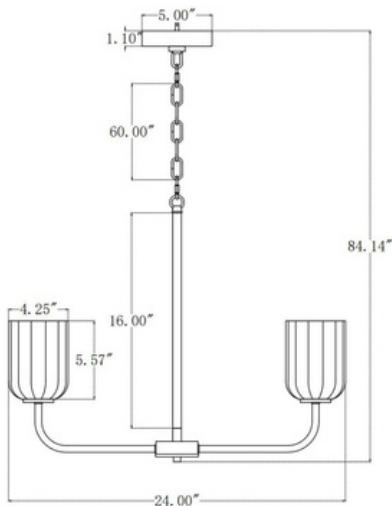

Light Source

Lamp Not Included

Lamp Type: A19

Incandescent or LED

Number of bulbs: 5

Max Wattage/Range: 60W

Voltage: 120

Socket Type: E26 MED BASE

Mounting / Installations

Plug-in Mounting System

Lead Wire Length: 87"

Wire Type: SPT-1 105°C

Location Rating: Damp

Luminaire Support: Max. 50 lbs

SkyPlug: SPU-3L

SkyOutlet: SR-3L