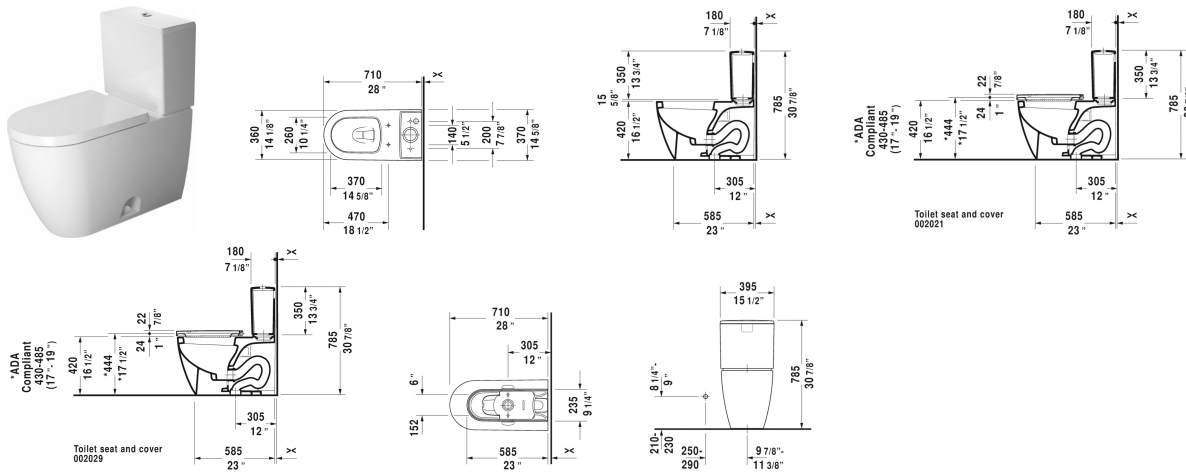

ME by Starck Toilet kit # D4201600

| < 15 3/8" Inch > |

Toilet kit	Dimension	Weight	Order number
Toilet bowl & Tank, WaterSense® listed			
Colors			
00 White			
Variant			
	15 3/8" x 28" Inch	129.6 lb	D4201600
Suitable products			
Two-Piece toilet (without tank), vertical outlet, 12" rough-in, cUPC® listed*, WaterSense® listed, syphonic, 14 1/8" x 28" Inch	14 1/8" x 28" Inch		217101
Tank for bottom left supply, WaterSense® listed, 15 3/8" x 7 1/8" Inch	15 3/8" x 7 1/8" Inch		093820

All drawings contain the necessary measurements which are subject to standard tolerances. They are stated in inch & mm and are non-binding. Exact measurements, in particular for customized installation scenarios, can only be taken from the finished ceramic piece.