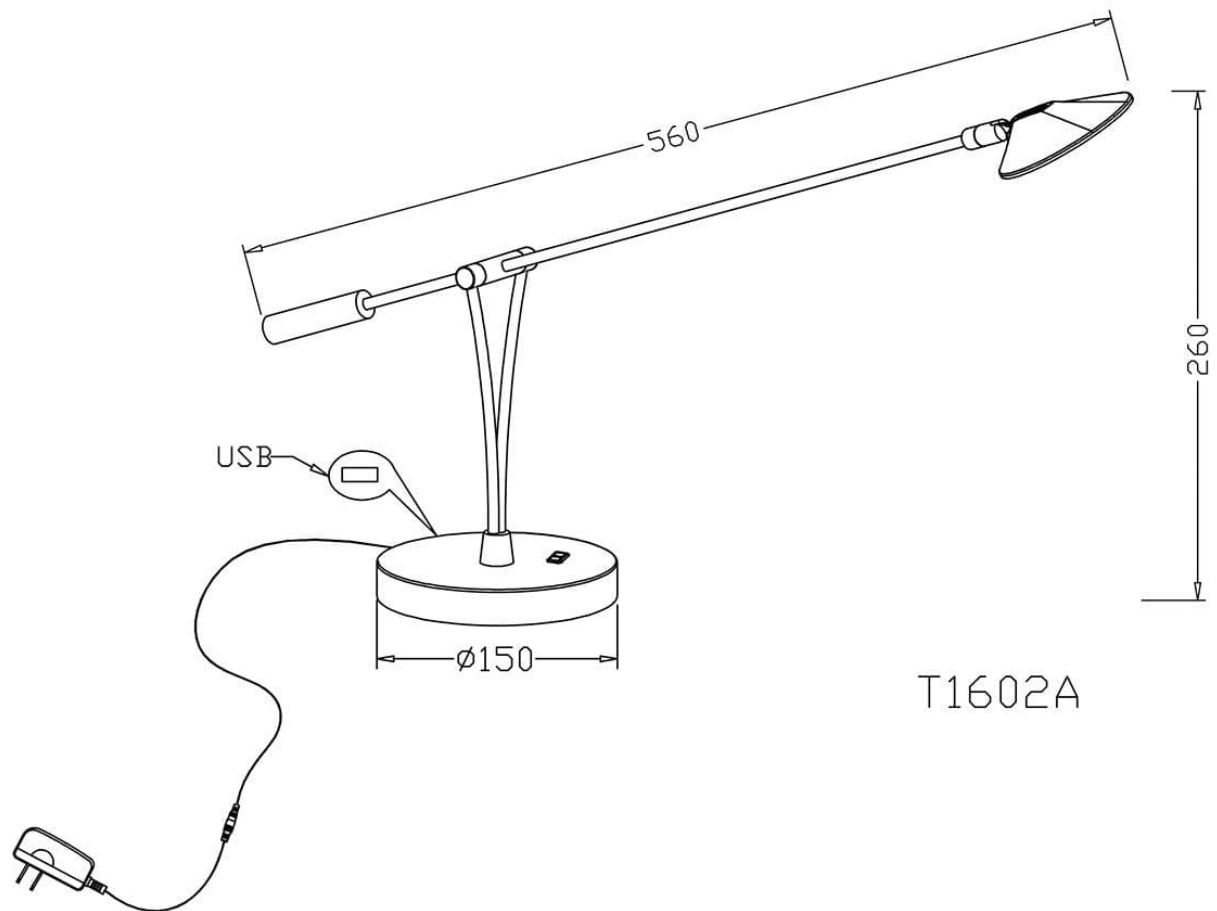

Product Specifications

OAH (in.): 9

Overall Width (in.): 24.5

Depth (in.): 6

Bulb type: Integrated LED

Bulb wattage (watts):

Number of Bulbs:

Bulb included:

LED Reading Light info - lm/W:

LED Reading Light info - CCT:

LED Reading Light info - CRI:

Net Weight (lb): 3.3

Net Weight (kg): 1.5

Certifications and Listings:

Warranty: 5 years

Black & Satin Nickel Desk Lamp