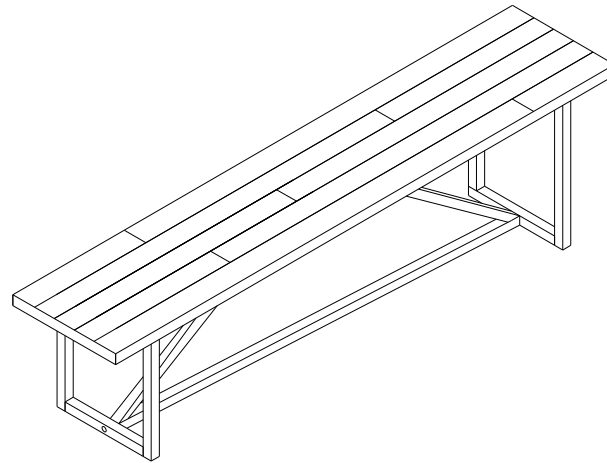

ASSEMBLY INSTRUCTIONS.

Wood Bench

THANK YOU FOR YOUR PURCHASE!

PARTS AND HARDWARE.

PARTS LIST

NO.	DESCRIPTION	IMAGE	Q'TY
P1	SEAT FRAME		1
P2	LEGS FRAMES		2
P3	SUPPORT BAR		2
P4	STRETCHER		1

HARDWARE LIST

NO.	DESCRIPTION	IMAGE	Q'TY
H1	BOLT M8x40		4
H2	BOLT M8x50		4
H3	ALLEN KEY M4		1
H4	SCREWS Ø4x25		4
H5	FLAT WASHER M8		8
H6	SPRING WASHER		8
H7	SCREW DRIVER		NOT PROVIDE

NOTES.

Thank you for purchasing this quality product! Be sure to check all packing material carefully for small part that may have come loose inside the carton during shipping.

CAUTION: The item is heavy, assembly should be performed by two people.