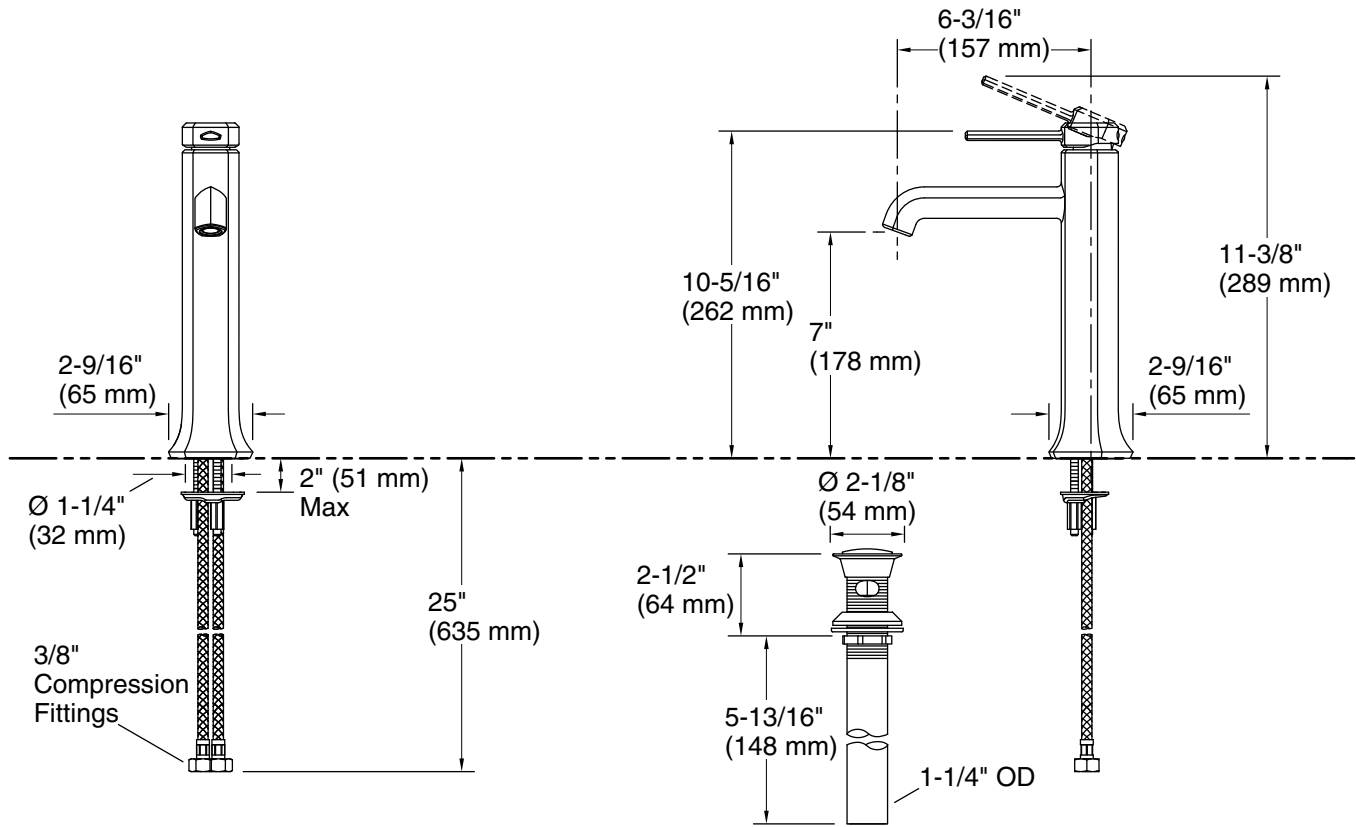

### Features

- A single handle controls both on/off activation and temperature setting
- 7" (178 mm) spout height
- 6-3/16" (157 mm) spout reach
- 1.2 gpm (4.5 lpm) maximum flow rate at 60 psi (4.14 bar)
- KOHLER® ceramic disc valves exceed industry longevity standards for a lifetime of durable performance
- Metal touch-activated drain with 1-1/4" tailpiece
- Ideal for vessel sink applications
- Part of the Occasion bathroom faucet and accessory collection

### Installation

- Single hole
- Preattached flexible supply lines simplify installation

**Technical Information**

All product dimensions are nominal.

Faucet flow rate: 1.2 gal/min (4.5 l/min)

Drain included: Yes

Drain with overflow: Yes

Drain tailpiece included: Yes

**Spout:**

Spout reach: 6-3/16" (157 mm)