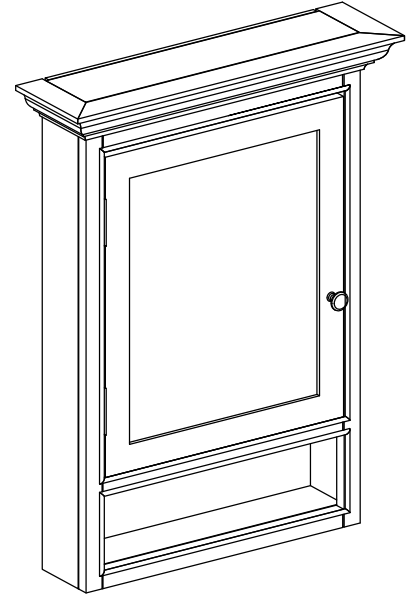

MIRROR CABINET 24''

SMMC2432LWT

MIRROR CABINET

SKU: SMMC2432LWT(left hinge)

Colors/Finishes: White, Titanium Grey, Navy Blue

Nominal Dimension: 24W*6.7D*32H inches

FEATURES:

- Durable solid popular wood frame
- Anti-fog glass
- Mirror cabinet hangs vertically
- 2 solid wood shelves inside
- Metal alloy hardware
- American classic wood door hinge

PRODUCT DIAGRAMS:

Front

Back

Side

Top

MIRROR CABINET INSTALLATION

SMMC2432LWT

SUGGESTED TOOLS AND MATERIALS: