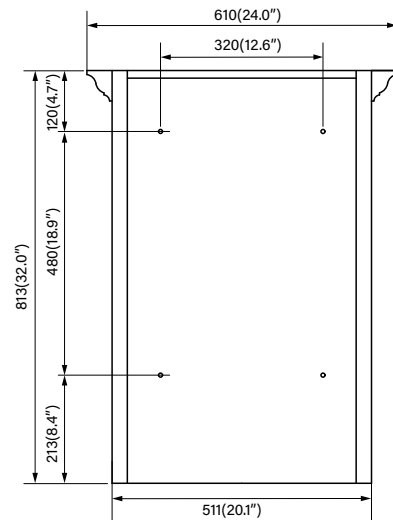

MIRROR CABINET 24''

SMMC2432LWT

MIRROR CABINET

SKU: SMMC2432LWT(left hinge)

Colors/Finishes: White, Titanium Grey, Navy Blue

Nominal Dimension: 24W*6.7D*32H inches

FEATURES:

- Durable solid popular wood frame
- Anti-fog glass
- Mirror cabinet hangs vertically
- 2 solid wood shelves inside
- Metal alloy hardware
- American classic wood door hinge

PRODUCT DIAGRAMS:

Front

Back

Side

Top

MIRROR CABINET INSTALLATION

SMMC2432LWT

SUGGESTED TOOLS AND MATERIALS:

PART LIST:

NOTE: Determine overall mirror dimensions before installation.
Requires two(2) person in installation.

Accessories and parts may vary from the picture above. Depends on the product model and size.