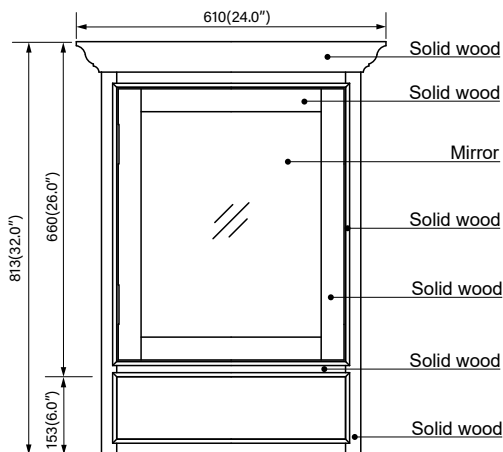

MIRROR CABINET 24''

SMMC2432LWT

MIRROR CABINET

SKU: SMMC2432LWT(left hinge)

Colors/Finishes: White, Titanium Grey, Navy Blue

Nominal Dimension: 24W*6.7D*32H inches

FEATURES:

- Durable solid popular wood frame
- Anti-fog glass
- Mirror cabinet hangs vertically
- 2 solid wood shelves inside
- Metal alloy hardware
- American classic wood door hinge

PRODUCT DIAGRAMS:

Front

Back

Side

Top

MIRROR CABINET INSTALLATION

SMMC2432LWT

SUGGESTED TOOLS AND MATERIALS: