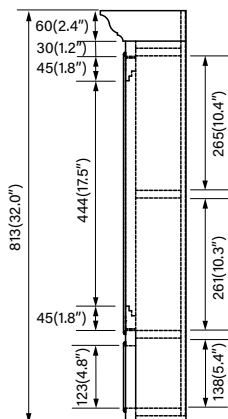

MIRROR CABINET 24''

SMMC2432LWT

MIRROR CABINET

SKU: SMMC2432LWT(left hinge)

Colors/Finishes: White, Titanium Grey, Navy Blue

Nominal Dimension: 24W*6.7D*32H inches

FEATURES:

- Durable solid popular wood frame
- Anti-fog glass
- Mirror cabinet hangs vertically
- 2 solid wood shelves inside
- Metal alloy hardware
- American classic wood door hinge

PRODUCT DIAGRAMS:

Front

Back

Side

Top

MIRROR CABINET INSTALLATION

SMMC2432LWT

SUGGESTED TOOLS AND MATERIALS:

PART LIST:

NOTE: Determine overall mirror dimensions before installation.
Requires two(2) person in installation.

Accessories and parts may vary from the picture above. Depends on the product model and size.