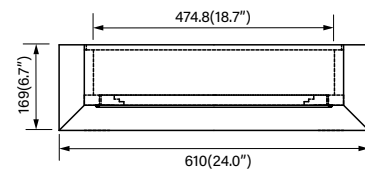

MIRROR CABINET 24''

SMMC2432LWT

MIRROR CABINET

SKU: SMMC2432LWT(left hinge)

Colors/Finishes: White, Titanium Grey, Navy Blue

Nominal Dimension: 24W*6.7D*32H inches

FEATURES:

- Durable solid popular wood frame
- Anti-fog glass
- Mirror cabinet hangs vertically
- 2 solid wood shelves inside
- Metal alloy hardware
- American classic wood door hinge

PRODUCT DIAGRAMS:

Front

Back

Side

Top

MIRROR CABINET INSTALLATION

SMMC2432LWT

SUGGESTED TOOLS AND MATERIALS:

PART LIST:

NOTE: Determine overall mirror dimensions before installation.
Requires two(2) person in installation.

Accessories and parts may vary from the picture above. Depends on the product model and size.