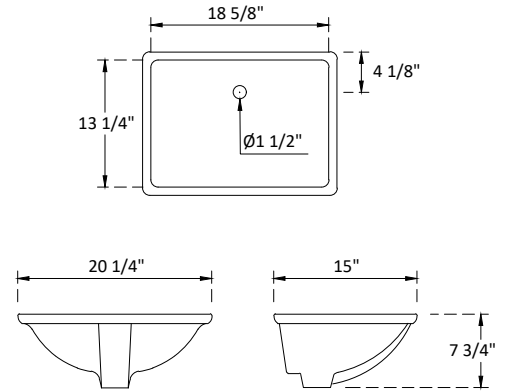

SPECIFICATIONS

Handle:
Overall length : 7 3/8"(186mm)
center to center : 6 1/4"(160mm)

Knob:
Overall length : 2"(50mm)
center to center : 1 1/4"(32mm)