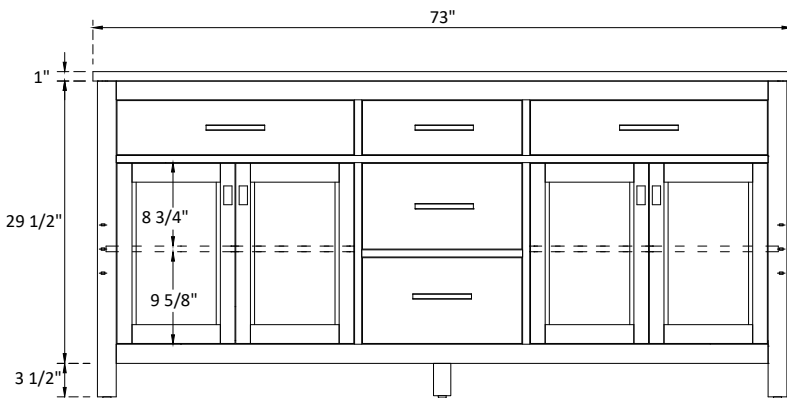

SPECIFICATIONS

Handle:
Overall length : 7 3/8"(186mm)
center to center : 6 1/4"(160mm)

Knob:
Overall length : 2"(50mm)
center to center : 1 1/4"(32mm)