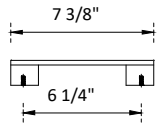

SPECIFICATIONS

Handle:
Overall length : 7 3/8"(186mm)
center to center : 6 1/4"(160mm)

Knob:
Overall length : 2"(50mm)
center to center : 1 1/4"(32mm)