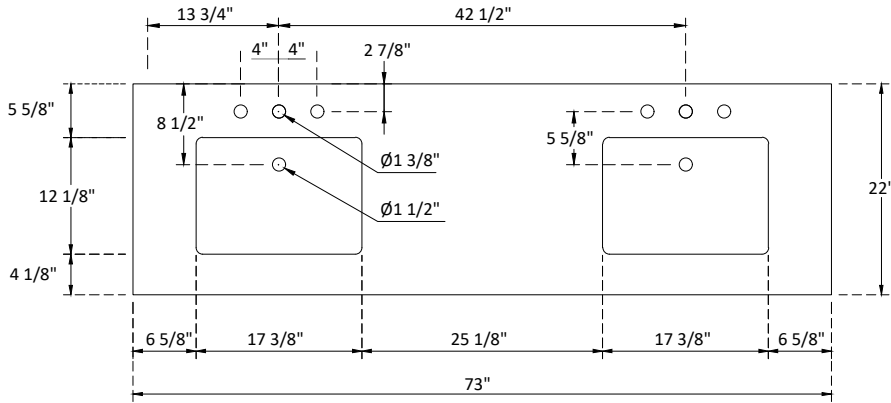

SPECIFICATIONS

Handle:
Overall length : 7 3/8"(186mm)
center to center : 6 1/4"(160mm)

Knob:
Overall length : 2"(50mm)
center to center : 1 1/4"(32mm)