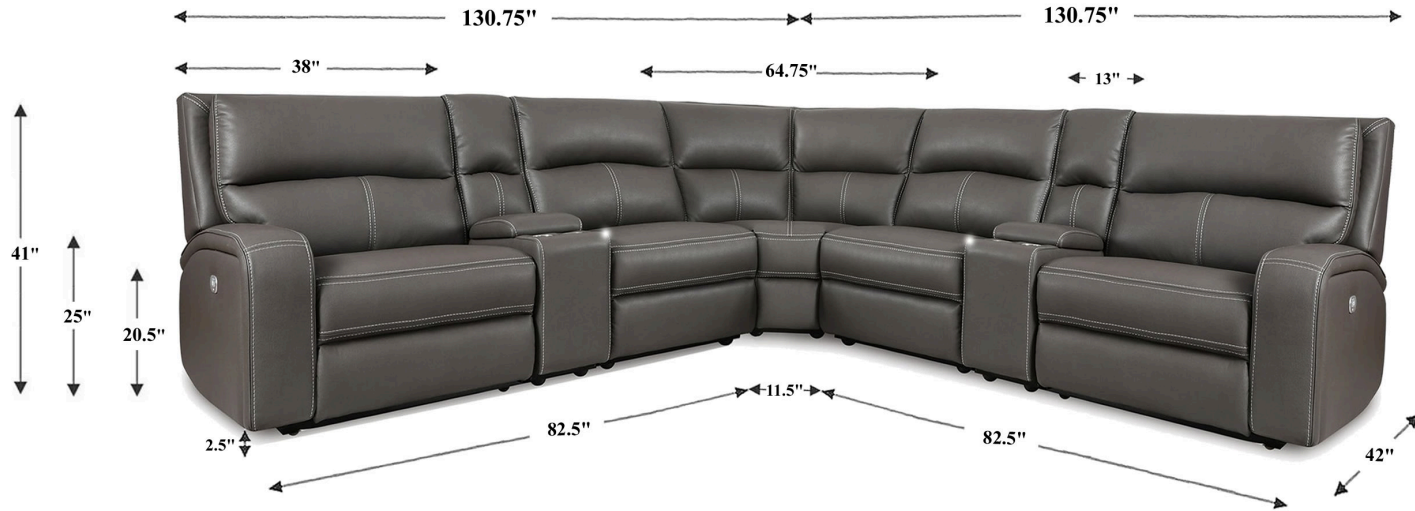

## 7 Piece Modular Power Reclining Sectional with Power Adjustable Headrests

Overall Dimensions	130.75" x 130.75" x 41"
Overall Width	130.75"
Overall Depth	130.75"
Overall Height	41"
Overall Weight	517.1 lbs.
Fully Reclined	68"
Distance from Wall	5.5"
Back of Seat to end of Chaise	41"
Leg Height (Distance from Foot Rest to Floor in Full Recline)	22.5"
Head Height (Distance from Headrest to Floor in Full Recline)	34"

Seat Width	30"
Seat Depth	22"
Seat Height	20.5"
Arm Width	8"
Arm Depth	28"
Arm Height	25"
Back Height	24"
Headrest Extended from Back	6"
Console Storage area Inside	10" x 11.5" x 6"