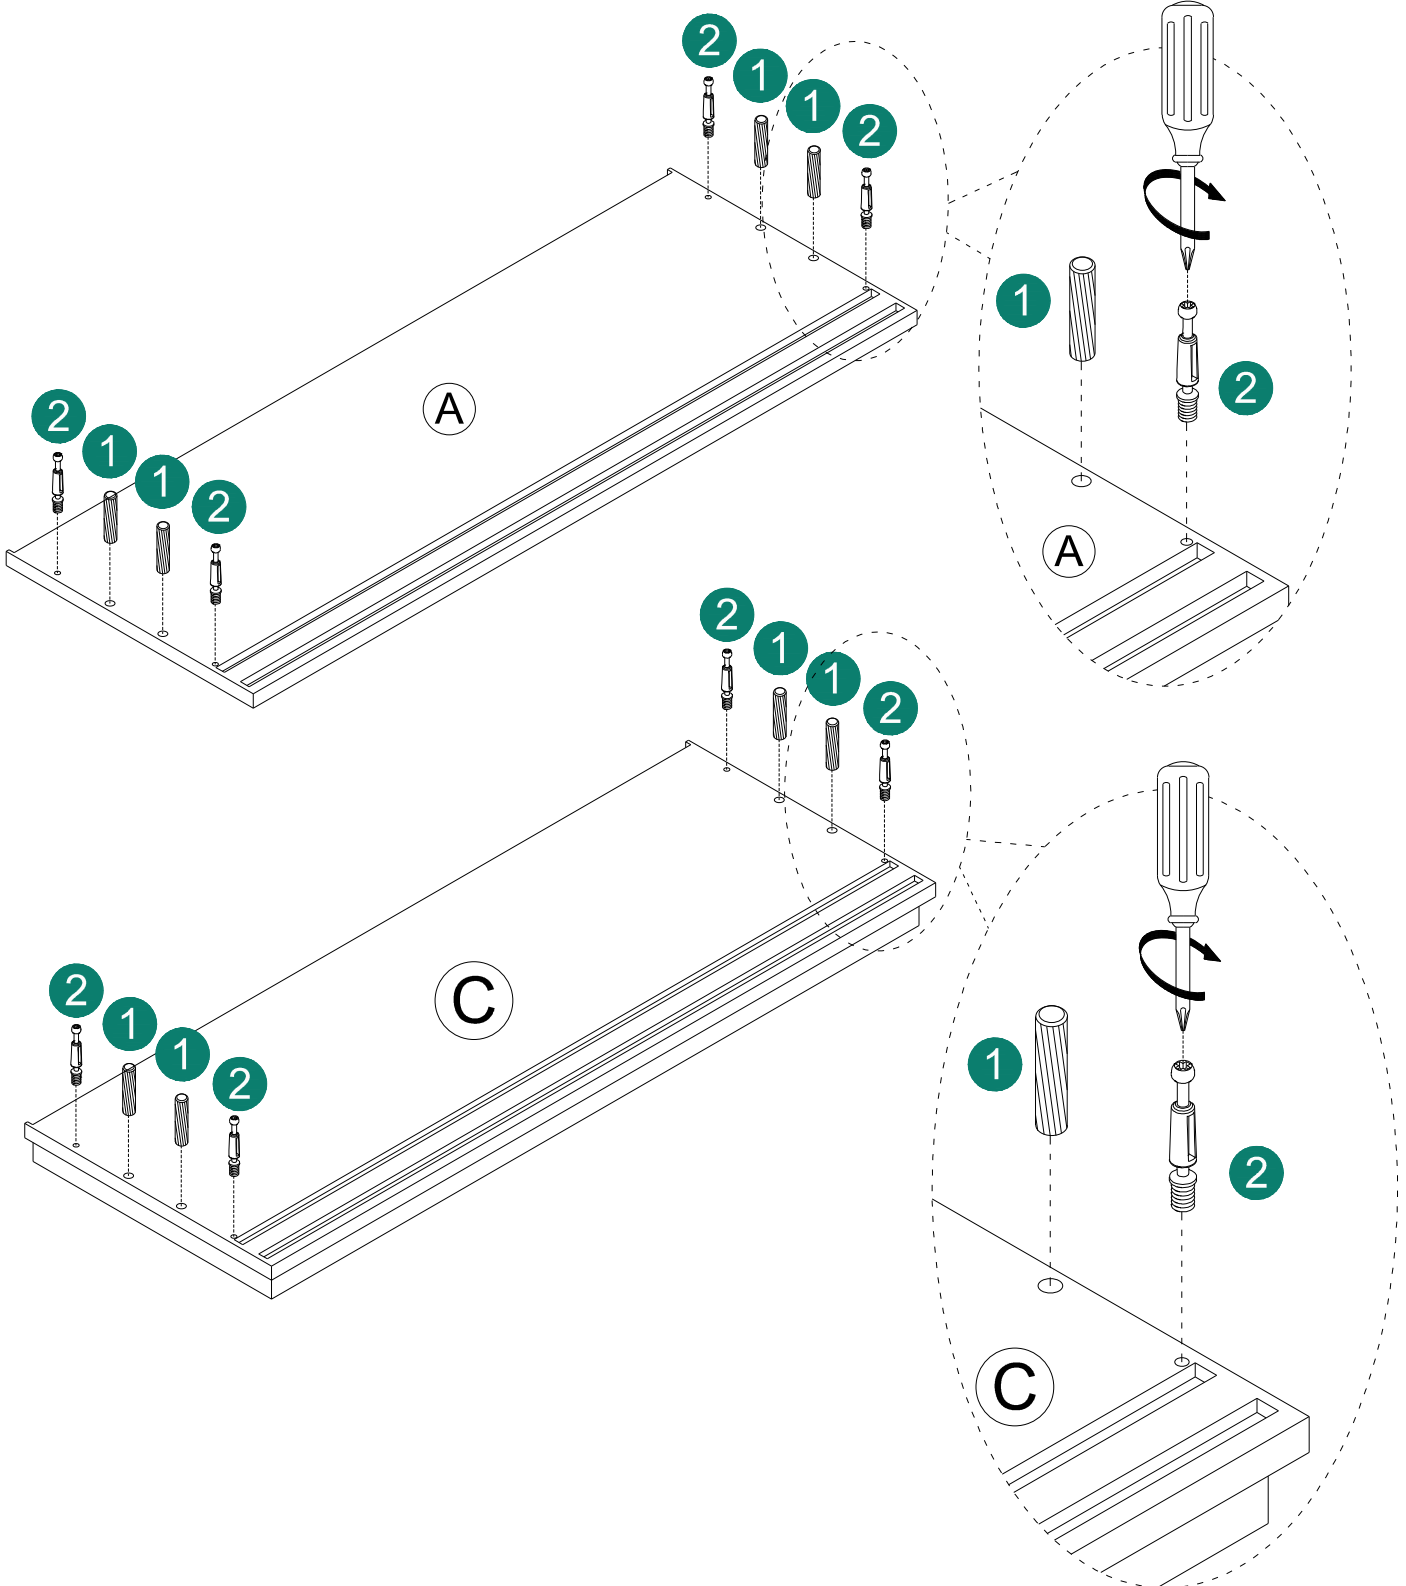

HARDWARE LIST

Item no.	Reference Image	Qty	Item no.	Reference Image	Qty
①	 Ø8*30mm	X8	④	 Ø6.5*Ø3*15mm	X22+2
②		X12+1	⑤		X1
③		X12+1			

ASSEMBLY INSTRUCTIONS

ASSEMBLY INSTRUCTIONS

1

(A) 1pc

(C) 1pc

(1) 8pcs

(2) 8pcs

ASSEMBLY INSTRUCTIONS

2

D 2pc

2 4pcs

ASSEMBLY INSTRUCTIONS

3

B 1pc

C

Ø8*3/4"

1pcs

D

Ø8*1-1/2"

1pcs

E

1pcs