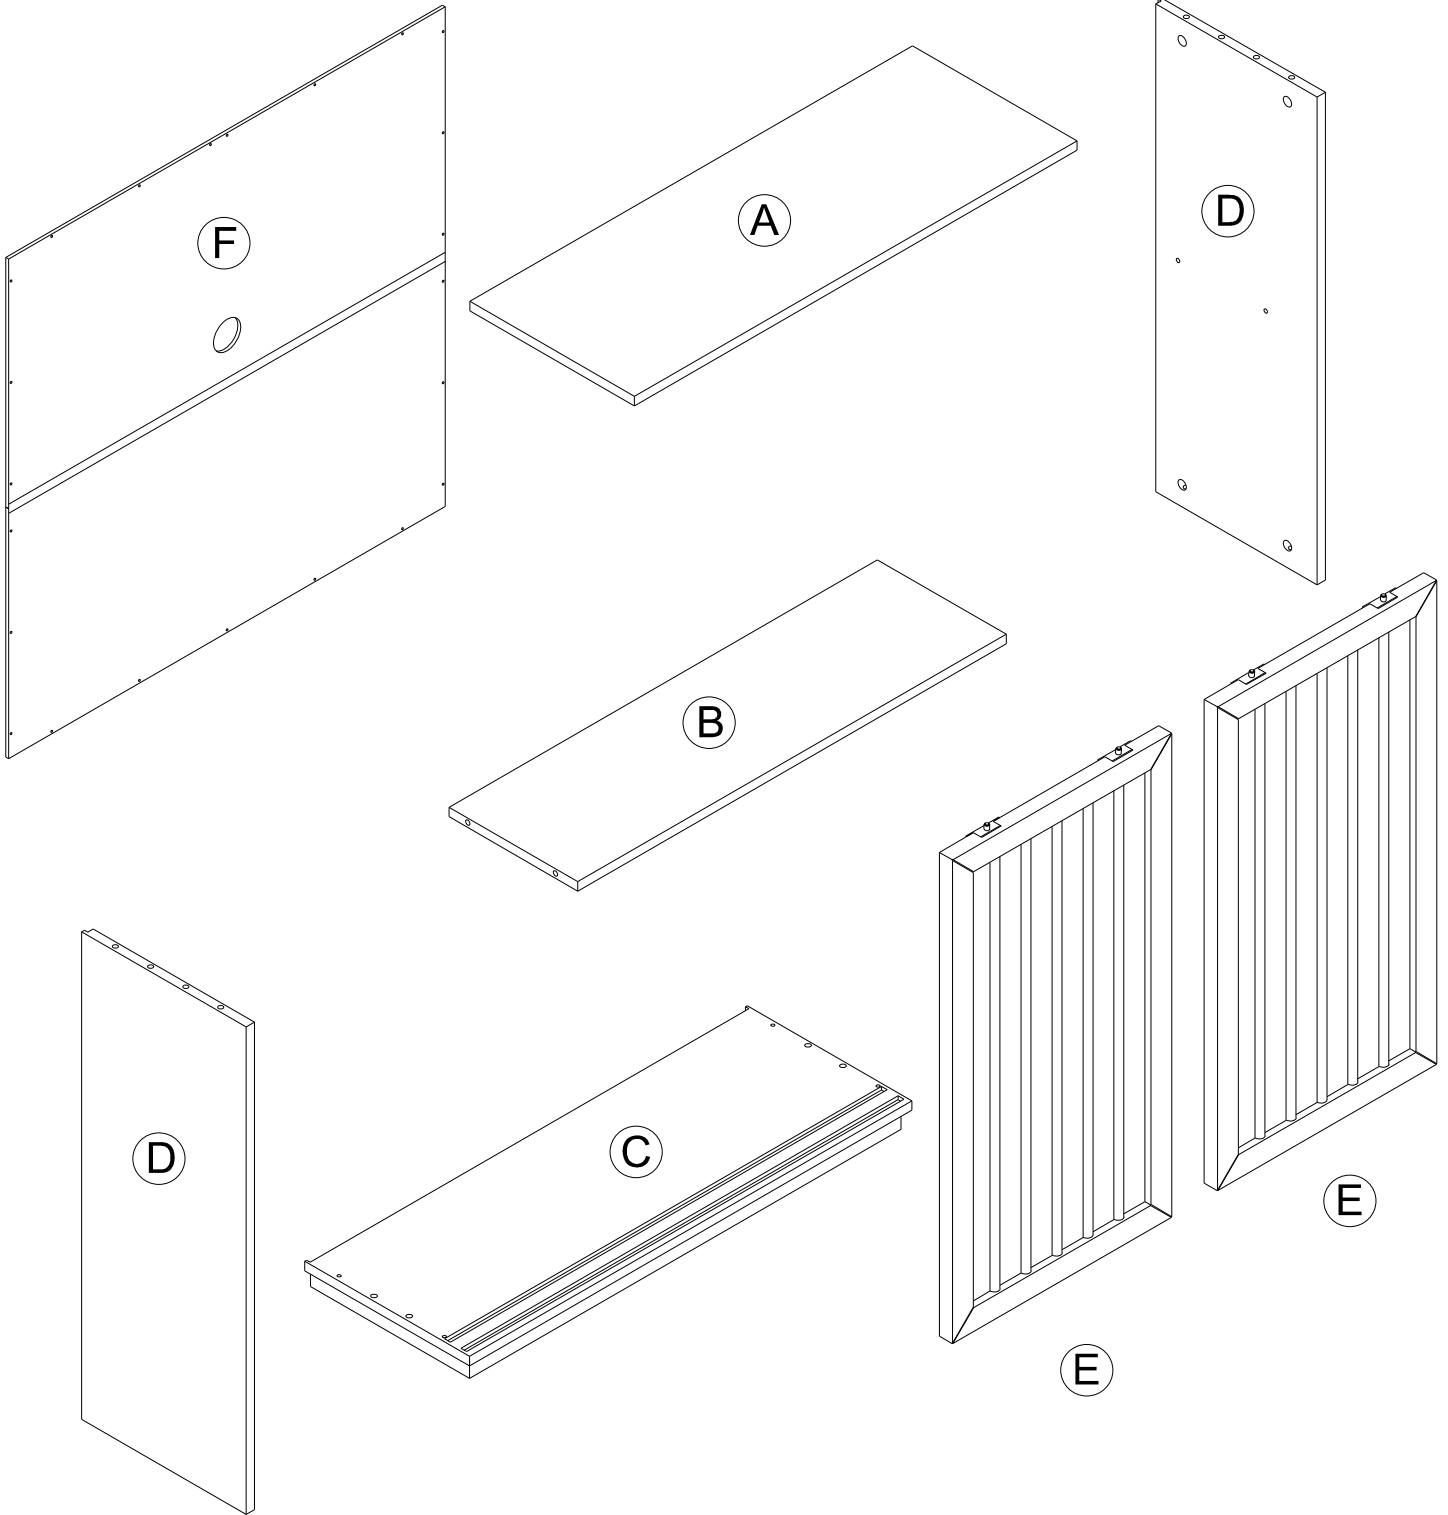

Recommended installers:2

Put a carpet on the floor
before unpacking

Estimate installation time:
30minutes

ASSEMBLY INSTRUCTIONS

PART LIST

Item no.	Reference Image	Qty	Item no.	Reference Image	Qty
Ⓐ		X1	Ⓔ		X2
Ⓑ		X1	Ⓕ		X1
Ⓒ		X1			
Ⓓ		X2			

HARDWARE LIST

Item no.	Reference Image	Qty	Item no.	Reference Image	Qty
①	 Ø8*30mm	X8	④	 Ø6.5*Ø3*15mm	X22+2
②		X12+1	⑤		X1
③		X12+1			

ASSEMBLY INSTRUCTIONS

ASSEMBLY INSTRUCTIONS

1

(A) 1pc

(C) 1pc

(1) 8pcs