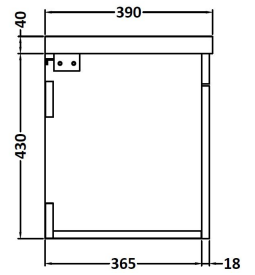

CUSTOMER DATA SHEET

DESCRIPTION: 800 Wh Single Drawer Vanity With Basin A

CUSTOMER DATA SHEET - FURNITURE

DESCRIPTION: 800 Wall Hung Single Drawer Basin Unit

PRODUCT DIMENSIONS

Height (mm)	Width (mm)	Depth (mm)	Nett Wgt Kg
430	800	383	19

PACKAGING DIMENSIONS

Height (mm)	Width (mm)	Depth (mm)	Gross Wgt Kg
405	820	450	19

PACKAGING DATA

Box Colour	Brown Cardboard Box		
Box Qty	1	Label Colour	White Label
Label Size	100 x 50	Label Qty	2

OUTER BOX DIMENSIONS (If Applicable)

CUSTOMER DATA SHEET - CERAMICS

DESCRIPTION: 800 Mid Edged Basin 1 Th

PRODUCT DIMENSIONS			
Height (mm)	Width (mm)	Depth (mm)	Nett Wgt Kg
180	810	390	15

PACKAGING DIMENSIONS			
Height (mm)	Width (mm)	Depth (mm)	Gross Wgt Kg
210	410	830	15

PACKAGING DATA			
Box Colour	Brown Cardboard Box		
Box Qty	1	Label Colour	White Label
Label Size	100 x 50	Label Qty	2

OUTER BOX DIMENSIONS (If Applicable)			
Height (mm)	Width (mm)	Depth (mm)	Gross Wgt Kg