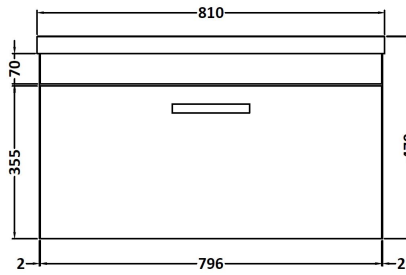

CUSTOMER DATA SHEET

DESCRIPTION: 800 Wh Single Drawer Vanity With Basin A

CUSTOMER DATA SHEET - FURNITURE

DESCRIPTION: 800 Wall Hung Single Drawer Basin Unit

PRODUCT DIMENSIONS

Height (mm)	Width (mm)	Depth (mm)	Nett Wgt Kg
430	800	383	19

PACKAGING DIMENSIONS

Height (mm)	Width (mm)	Depth (mm)	Gross Wgt Kg
405	820	450	19

PACKAGING DATA

Box Colour	Brown Cardboard Box		
Box Qty	1	Label Colour	White Label
Label Size	100 x 50	Label Qty	2

OUTER BOX DIMENSIONS (If Applicable)

CUSTOMER DATA SHEET - CERAMICS

DESCRIPTION: 800 Mid Edged Basin 1 Th

PRODUCT DIMENSIONS			
Height (mm)	Width (mm)	Depth (mm)	Nett Wgt Kg
180	810	390	15

PACKAGING DIMENSIONS			
Height (mm)	Width (mm)	Depth (mm)	Gross Wgt Kg
210	410	830	15

PACKAGING DATA			
Box Colour	Brown Cardboard Box		
Box Qty	1	Label Colour	White Label
Label Size	100 x 50	Label Qty	2

OUTER BOX DIMENSIONS (If Applicable)			
Height (mm)	Width (mm)	Depth (mm)	Gross Wgt Kg