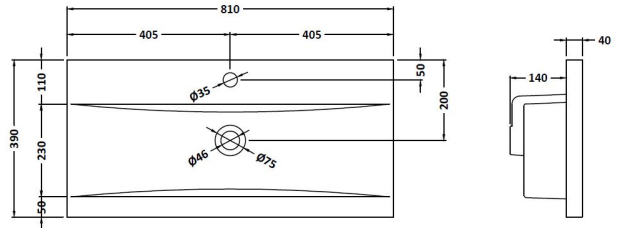

CUSTOMER DATA SHEET

DESCRIPTION: 800 Wh Single Drawer Vanity With Basin A

CUSTOMER DATA SHEET - FURNITURE

DESCRIPTION: 800 Wall Hung Single Drawer Basin Unit

PRODUCT DIMENSIONS

Height (mm)	Width (mm)	Depth (mm)	Nett Wgt Kg
430	800	383	19

PACKAGING DIMENSIONS

Height (mm)	Width (mm)	Depth (mm)	Gross Wgt Kg
405	820	450	19

PACKAGING DATA

Box Colour	Brown Cardboard Box		
Box Qty	1	Label Colour	White Label
Label Size	100 x 50	Label Qty	2

OUTER BOX DIMENSIONS (If Applicable)

CUSTOMER DATA SHEET - CERAMICS

DESCRIPTION: 800 Mid Edged Basin 1 Th

PRODUCT DIMENSIONS			
Height (mm)	Width (mm)	Depth (mm)	Nett Wgt Kg
180	810	390	15

PACKAGING DIMENSIONS			
Height (mm)	Width (mm)	Depth (mm)	Gross Wgt Kg
210	410	830	15

PACKAGING DATA			
Box Colour	Brown Cardboard Box		
Box Qty	1	Label Colour	White Label
Label Size	100 x 50	Label Qty	2

OUTER BOX DIMENSIONS (If Applicable)			
Height (mm)	Width (mm)	Depth (mm)	Gross Wgt Kg