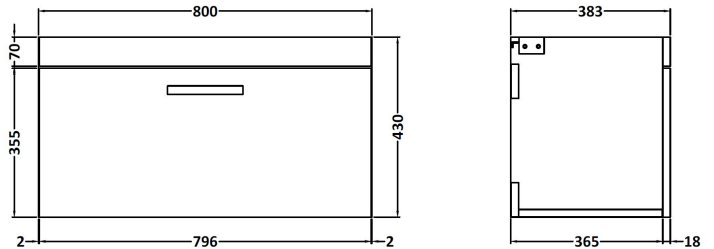

CUSTOMER DATA SHEET

DESCRIPTION: 800 Wh Single Drawer Vanity With Basin A

CUSTOMER DATA SHEET - FURNITURE

DESCRIPTION: 800 Wall Hung Single Drawer Basin Unit

PRODUCT DIMENSIONS

Height (mm)	Width (mm)	Depth (mm)	Nett Wgt Kg
430	800	383	19

PACKAGING DIMENSIONS

Height (mm)	Width (mm)	Depth (mm)	Gross Wgt Kg
405	820	450	19

PACKAGING DATA

Box Colour	Brown Cardboard Box		
Box Qty	1	Label Colour	White Label
Label Size	100 x 50	Label Qty	2

OUTER BOX DIMENSIONS (If Applicable)

CUSTOMER DATA SHEET - CERAMICS

DESCRIPTION: 800 Mid Edged Basin 1 Th

PRODUCT DIMENSIONS			
Height (mm)	Width (mm)	Depth (mm)	Nett Wgt Kg
180	810	390	15

PACKAGING DIMENSIONS			
Height (mm)	Width (mm)	Depth (mm)	Gross Wgt Kg
210	410	830	15

PACKAGING DATA			
Box Colour	Brown Cardboard Box		
Box Qty	1	Label Colour	White Label
Label Size	100 x 50	Label Qty	2

OUTER BOX DIMENSIONS (If Applicable)			
Height (mm)	Width (mm)	Depth (mm)	Gross Wgt Kg