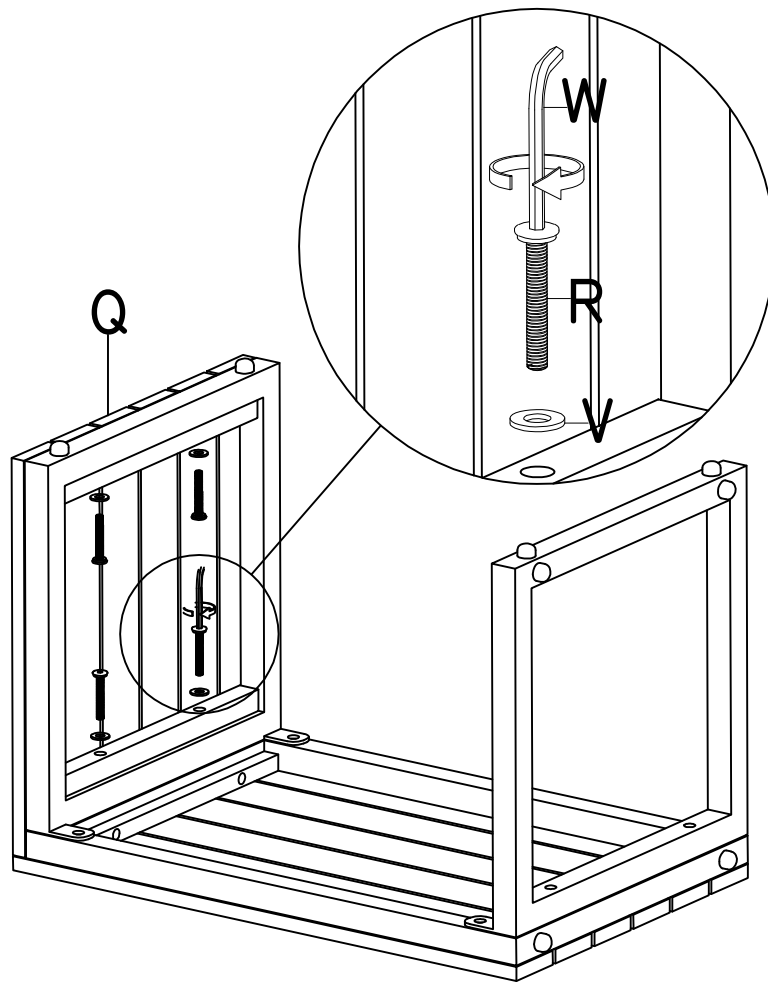

HARDWARE LIST		
S	 M6*30	14PCS
V		14PCS
W		1PC

NOTE: Do not tighten bolts until all parts are connected.
Washers must be used.

Step 1

Step 2

Step 3

Step 4

Completed Unit

COFFEE TABLE

Check and ensure you get the components on the list, contact us for any missing.

PARTS LIST		
M		1PC
N		1PC
P		1PC
Q		1PC

HARDWARE LIST			
Y		M6*15	4PCS
R		M6*40	8PCS
V			12PCS
W			1PC

NOTE: Do not tighten bolts until all parts are connected.
Washers must be used.

Step 1

Step 2

Step 3

Completed Unit

NOTE: Do not sit on the table.

Patio Furniture Clips

Preventing sofa from moving.
Used to fix the bottom of the sectional sofa.

PARTS LIST		
Z		2PCS