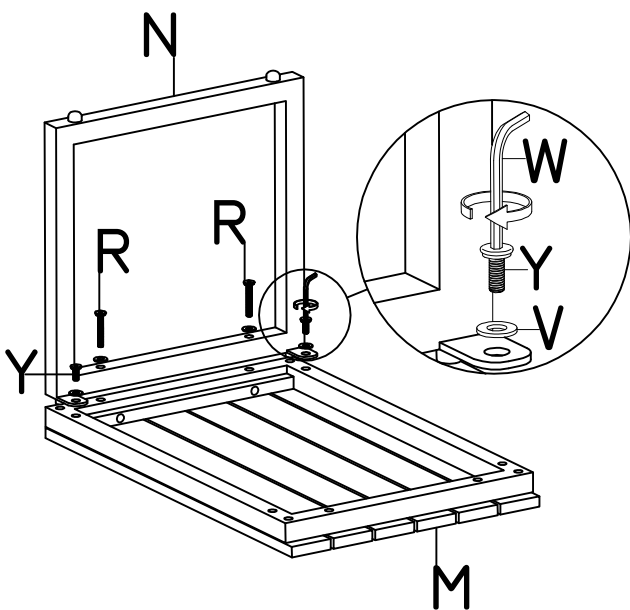

HARDWARE LIST		
S	 M6*30	14PCS
V		14PCS
W		1PC

NOTE: Do not tighten bolts until all parts are connected.
Washers must be used.

Step 1

Step 2

Step 3

Step 4

Completed Unit

COFFEE TABLE

Check and ensure you get the components on the list, contact us for any missing.

PARTS LIST		
M		1PC
N		1PC
P		1PC
Q		1PC

HARDWARE LIST			
Y		M6*15	4PCS
R		M6*40	8PCS
V			12PCS
W			1PC

NOTE: Do not tighten bolts until all parts are connected.
Washers must be used.

Step 1

Step 2

Step 3

Completed Unit

NOTE: Do not sit on the table.

Patio Furniture Clips

Preventing sofa from moving.
Used to fix the bottom of the sectional sofa.

PARTS LIST		
Z		2PCS