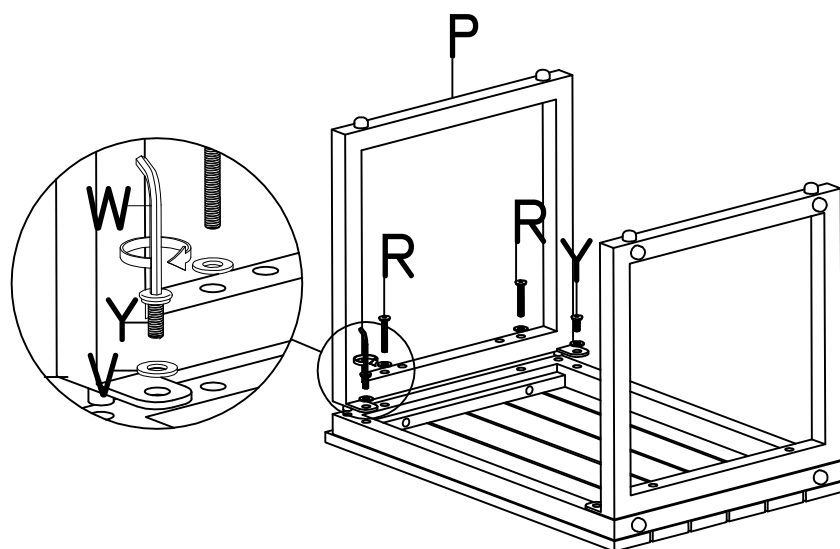

HARDWARE LIST		
S	 M6*30	14PCS
V		14PCS
W		1PC

NOTE: Do not tighten bolts until all parts are connected.
Washers must be used.

Step 1

Step 2

Step 3

Step 4

Completed Unit

COFFEE TABLE

Check and ensure you get the components on the list, contact us for any missing.

PARTS LIST		
M		1PC
N		1PC
P		1PC
Q		1PC

HARDWARE LIST			
Y		M6*15	4PCS
R		M6*40	8PCS
V			12PCS
W			1PC

NOTE: Do not tighten bolts until all parts are connected.
Washers must be used.

Step 1

Step 2

Step 3

Completed Unit

NOTE: Do not sit on the table.

Patio Furniture Clips

Preventing sofa from moving.
Used to fix the bottom of the sectional sofa.

PARTS LIST		
Z		2PCS