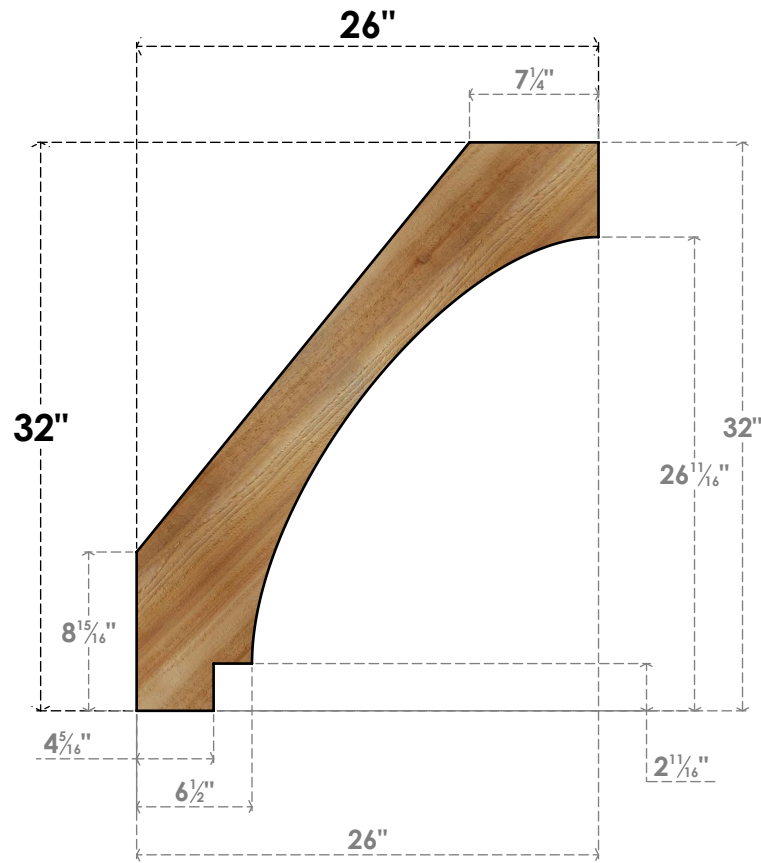

# BRC04X26X32IMP00RWR

4"W X 26"D X 32"H IMPERIAL ROUGH SAWN BRACE, WESTERN RED CEDAR

**SIDE**

**FRONT**

EKENA MILLWORK  
 2300 WEST MAIN ST.  
 CLARKSVILLE, TX 75426  
 TOLL FREE: 866-607-0453  
 WWW.EKENAMILLWORK.COM