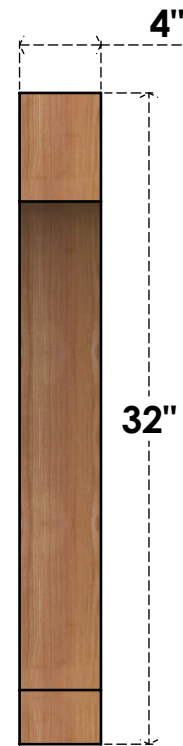

# BRC04X26X32IMP00RWR

4"W X 26"D X 32"H IMPERIAL ROUGH SAWN BRACE, WESTERN RED CEDAR

**SIDE**

**FRONT**

EKENA MILLWORK  
 2300 WEST MAIN ST.  
 CLARKSVILLE, TX 75426  
 TOLL FREE: 866-607-0453  
 WWW.EKENAMILLWORK.COM

**NOTES**

1. INSTALLATION TO BE COMPLETED IN ACCORDANCE WITH MANUFACTURER'S SPECIFICATIONS.
2. DRAWING MAY NOT BE TO SCALE
3. THIS DRAWING IS INTENDED FOR DESIGN AND PLANNING PURPOSES ONLY.
4. ALL INFORMATION CONTAINED HEREIN WAS CURRENT AT THE TIME OF DEVELOPMENT BUT MUST BE REVIEWED AND APPROVED BY THE PRODUCT MANUFACTURER TO BE CONSIDERED ACCURATE.
5. PRODUCTS ARE NOT KILN DRIED. THIS ITEM IS UNIQUE AND WILL CONTAIN THE NATURAL VARIATIONS THAT THE WOOD SPECIES OFFERS. THIS MAY RESULT IN VARIATIONS UP TO 1/4"