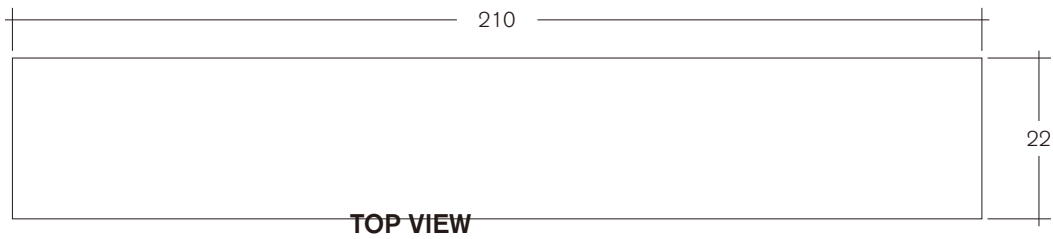

OAK wall shelf

General

Function : Shelf
Range : Stonecut
Designer : Alain van Havre

Specifications

Ref : 51360
Wood : 4mm veneered Oak + solid wood frame
Finishing : Oiled
Maximum load : 15 kg
Assembly required : Yes
FSC : No
Made in : Serbia

Measurements

Dimension : 210 cm / 22 cm / 5 cm
Weight : 14 kg

Packaging

Box : 213 cm / 25 cm / 7 cm
Weight : 16 kg
Volume : 0,0358

Ethnicraft

Technical Drawing

Lifestyle image