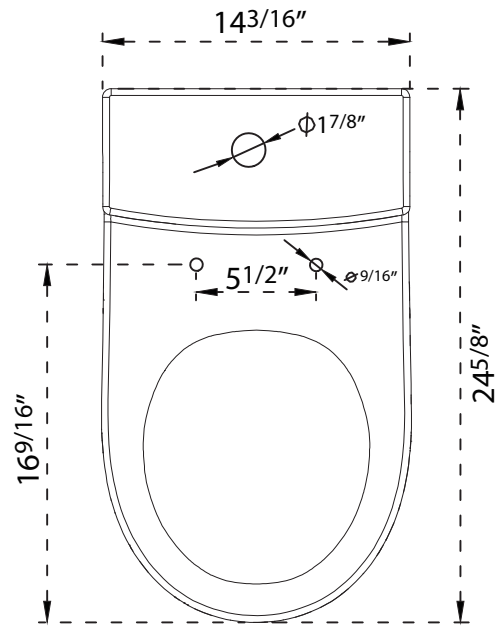

DIMENSION DETAILS

ONE-PIECE TOILET

PRODUCT
INSTRUCTION
VIDEO

GP-AT8017

(AT8017)

PRODUCT SIZE

Front View

Top View

Side View