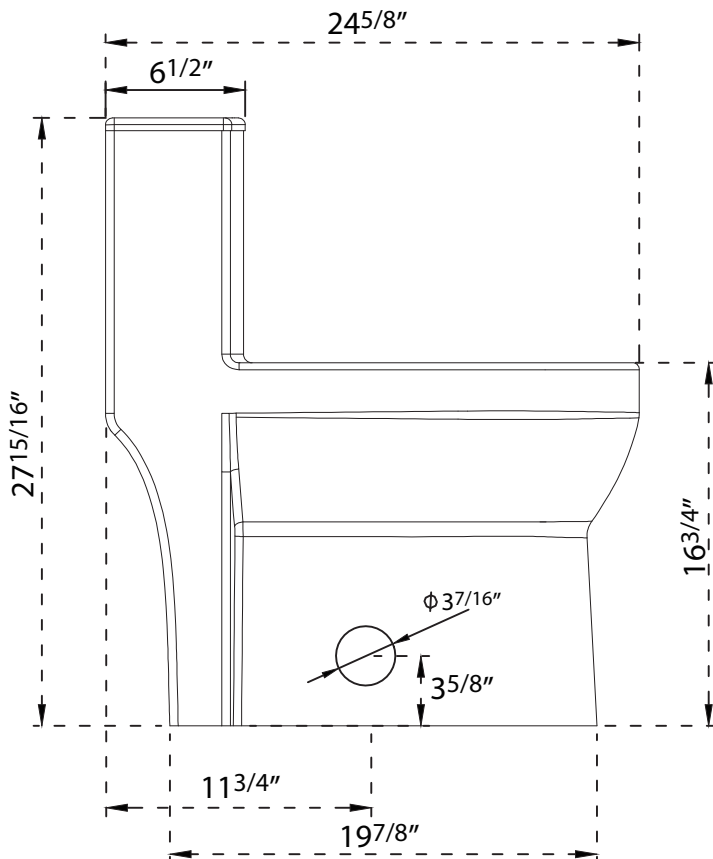

DIMENSION DETAILS

ONE-PIECE TOILET

PRODUCT
INSTRUCTION
VIDEO

GP-AT8017

(AT8017)

PRODUCT SIZE

Front View

Top View

Side View