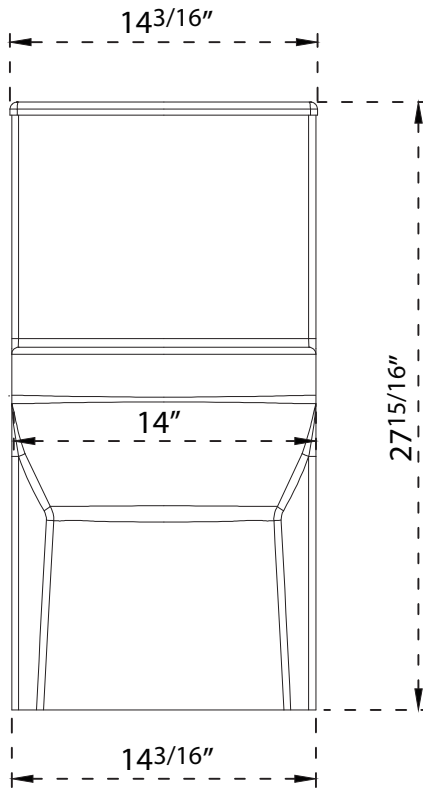

DIMENSION DETAILS

ONE-PIECE TOILET

PRODUCT
INSTRUCTION
VIDEO

GP-AT8017

(AT8017)

PRODUCT SIZE

Front View

Top View

Side View